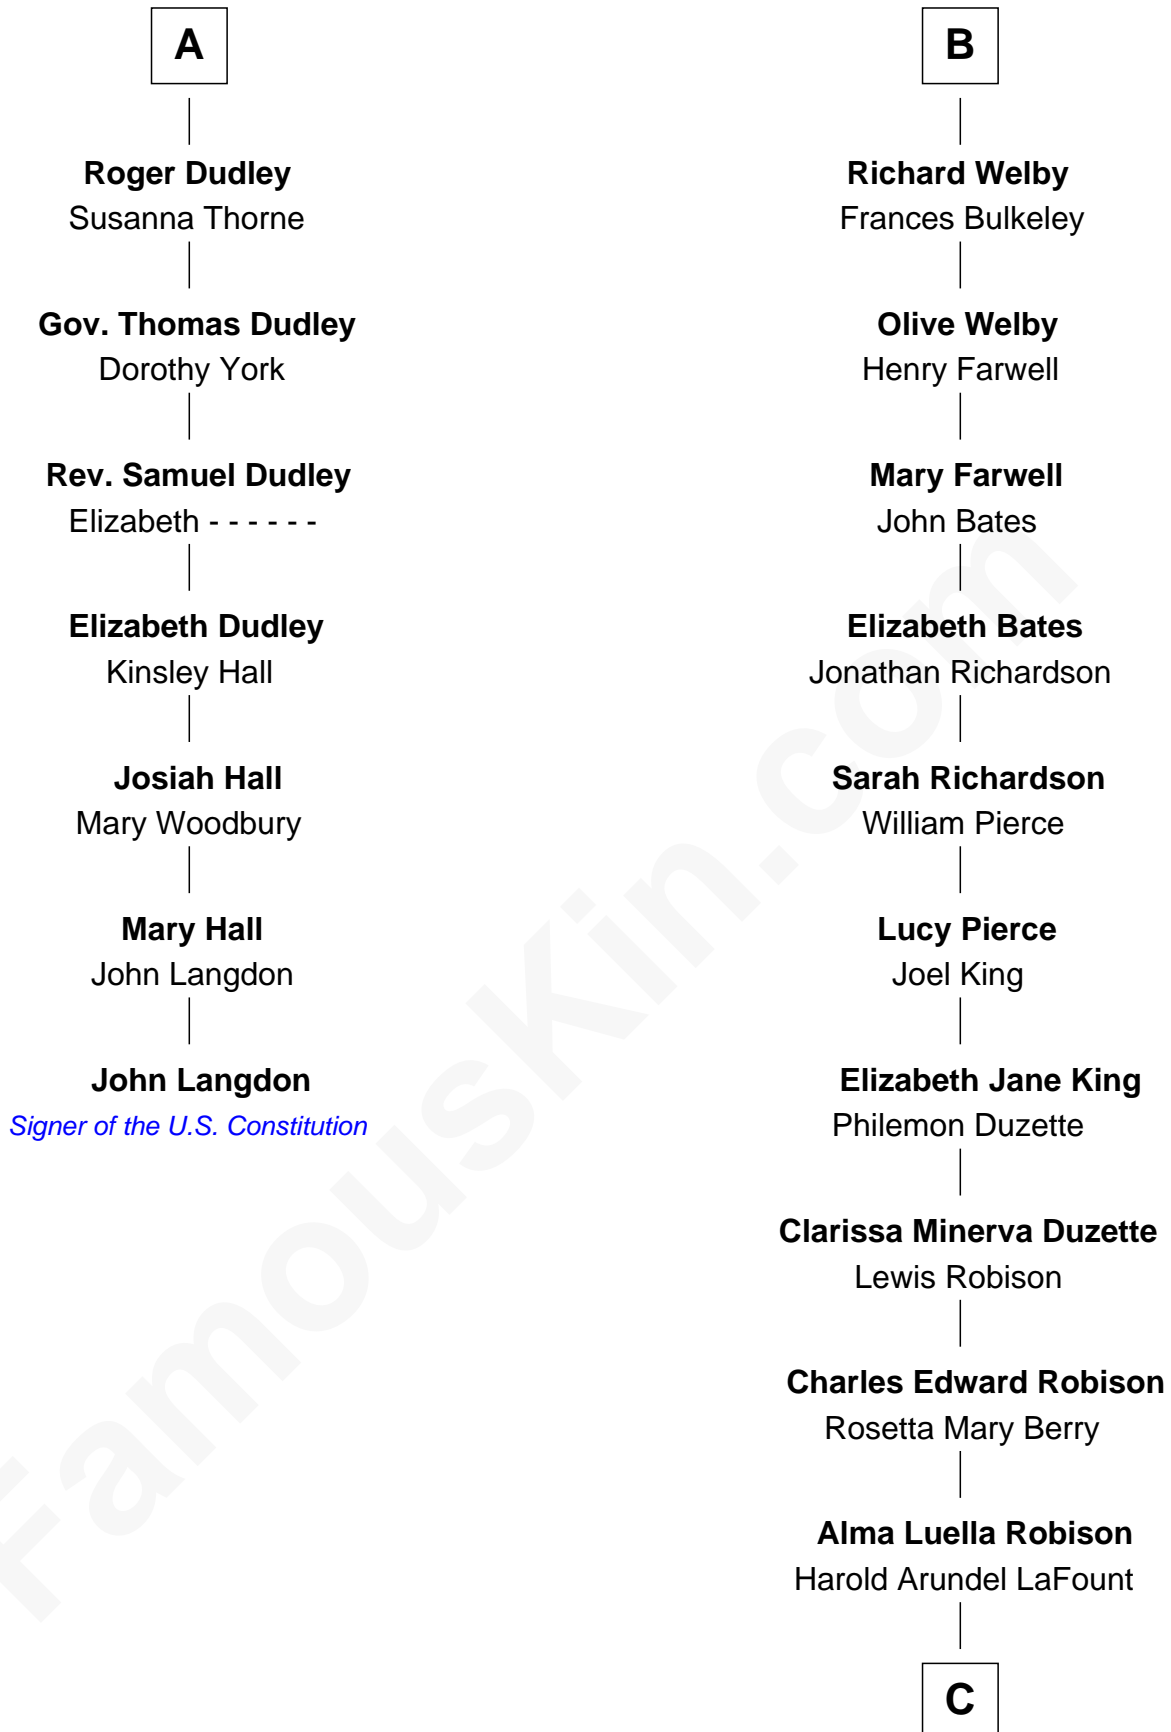

FamousKin.com Relationship Chart of

John Langdon

Signer of the U.S. Constitution

13th cousin 5 times removed of

Mitt Romney

70th Governor of Massachusetts

Sir Philip le Despencer

Elizabeth - - - - -

Alice le Despenser

Sir John Sutton

Sir John Sutton

Constance Blount

Sir John Sutton

Elizabeth Berkeley

Sir Edmund Sutton

Joyce Tiptoft

Sir Robert Tyrwhit

Maud Talboys

Katharine Tyrwhit

Sir Richard Thimbleby

Elizabeth Thimbleby

Thomas Welby

B

C

Lenore Emily LaFount
George Wilcken Romney

Mitt Romney
70th Governor of Massachusetts

FamousKin.com