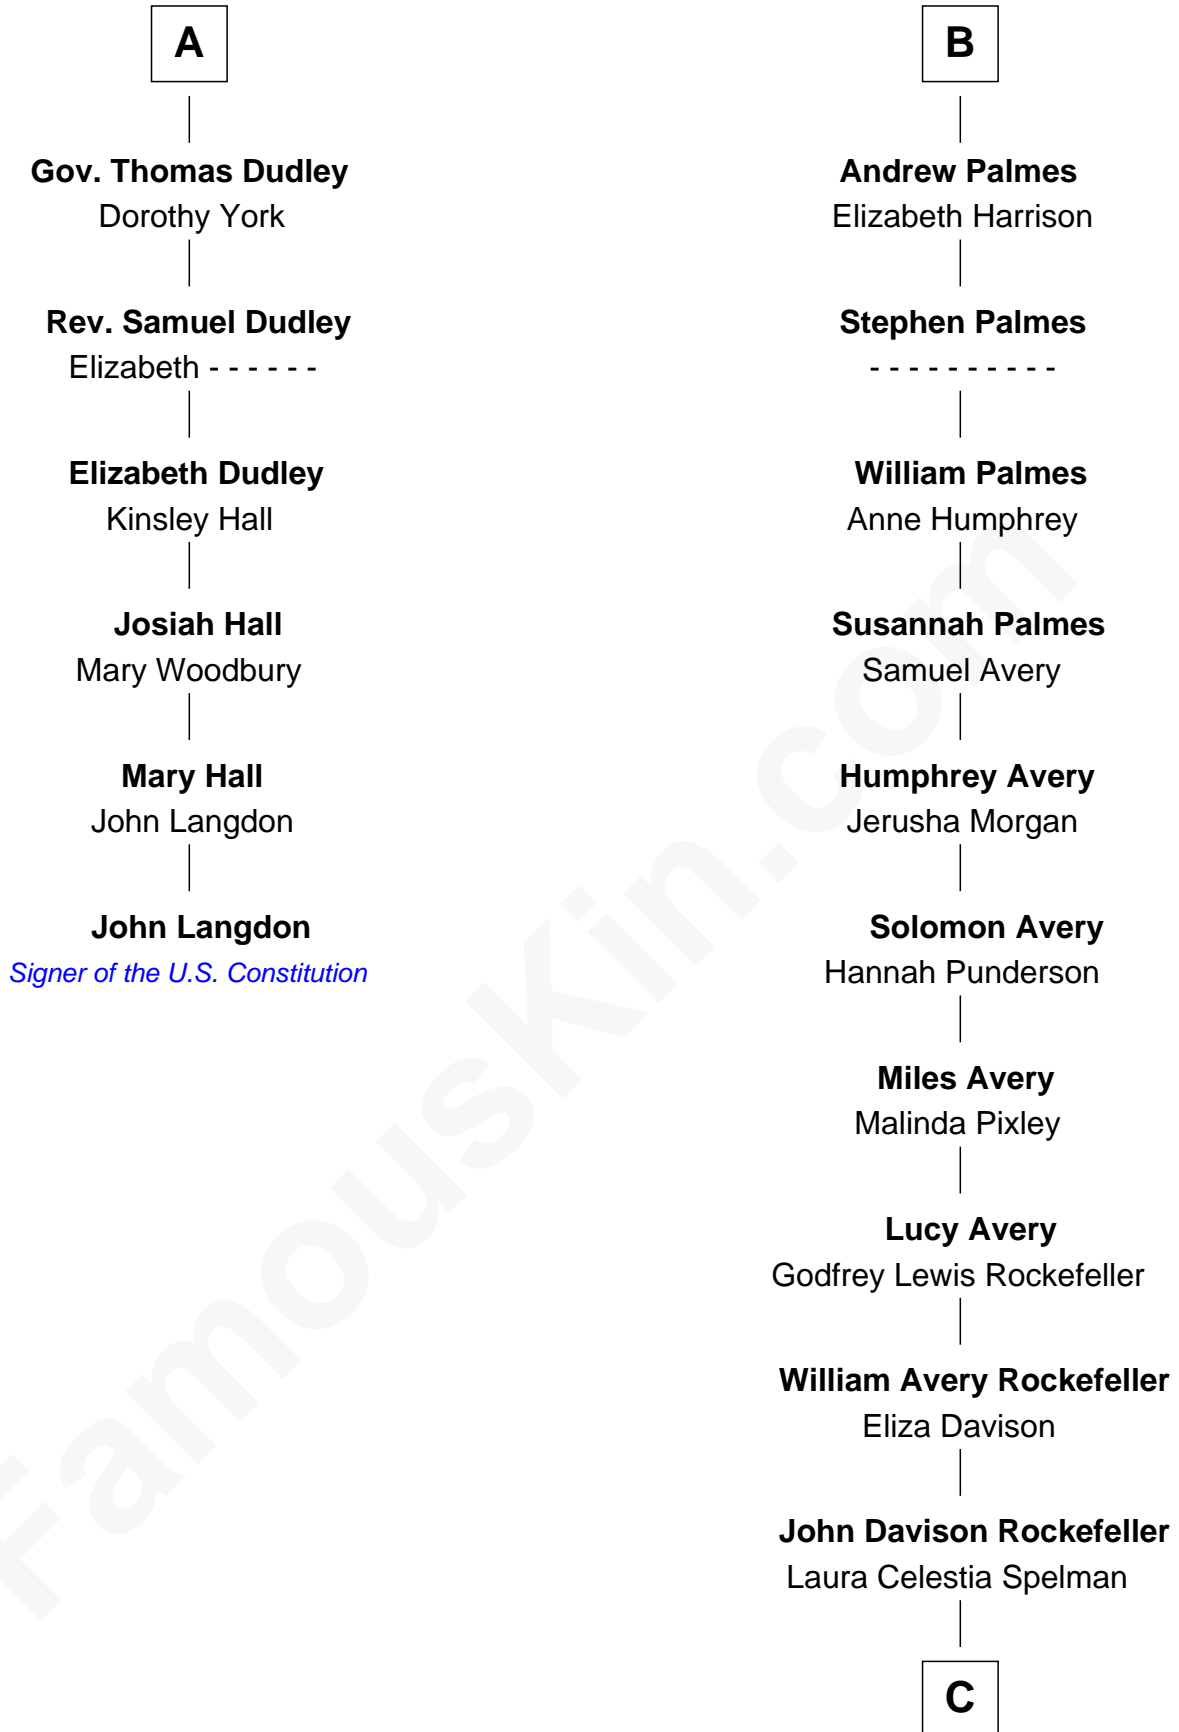

FamousKin.com Relationship Chart of

John Langdon

Signer of the U.S. Constitution

12th cousin 6 times removed of

Nelson Rockefeller

41st U.S. Vice-President

Sir Walter Blount

Sancha de Ayala

Sir Thomas Blount

Margaret de Gresley

Sir Walter Blount

Helena Byron

Sir William Blount

Margaret Echyngham

Elizabeth Blount

Sir Andrews de Windsor

Anne Windsor

Sir Roger Corbet

Margaret Corbet

Sir Francis Palmes

Sir Francis Palmes

Mary Hadnall

B

C

John Davison Rockefeller

Abby Greene Aldrich

Nelson Rockefeller

41st U.S. Vice-President

FamousKin.com