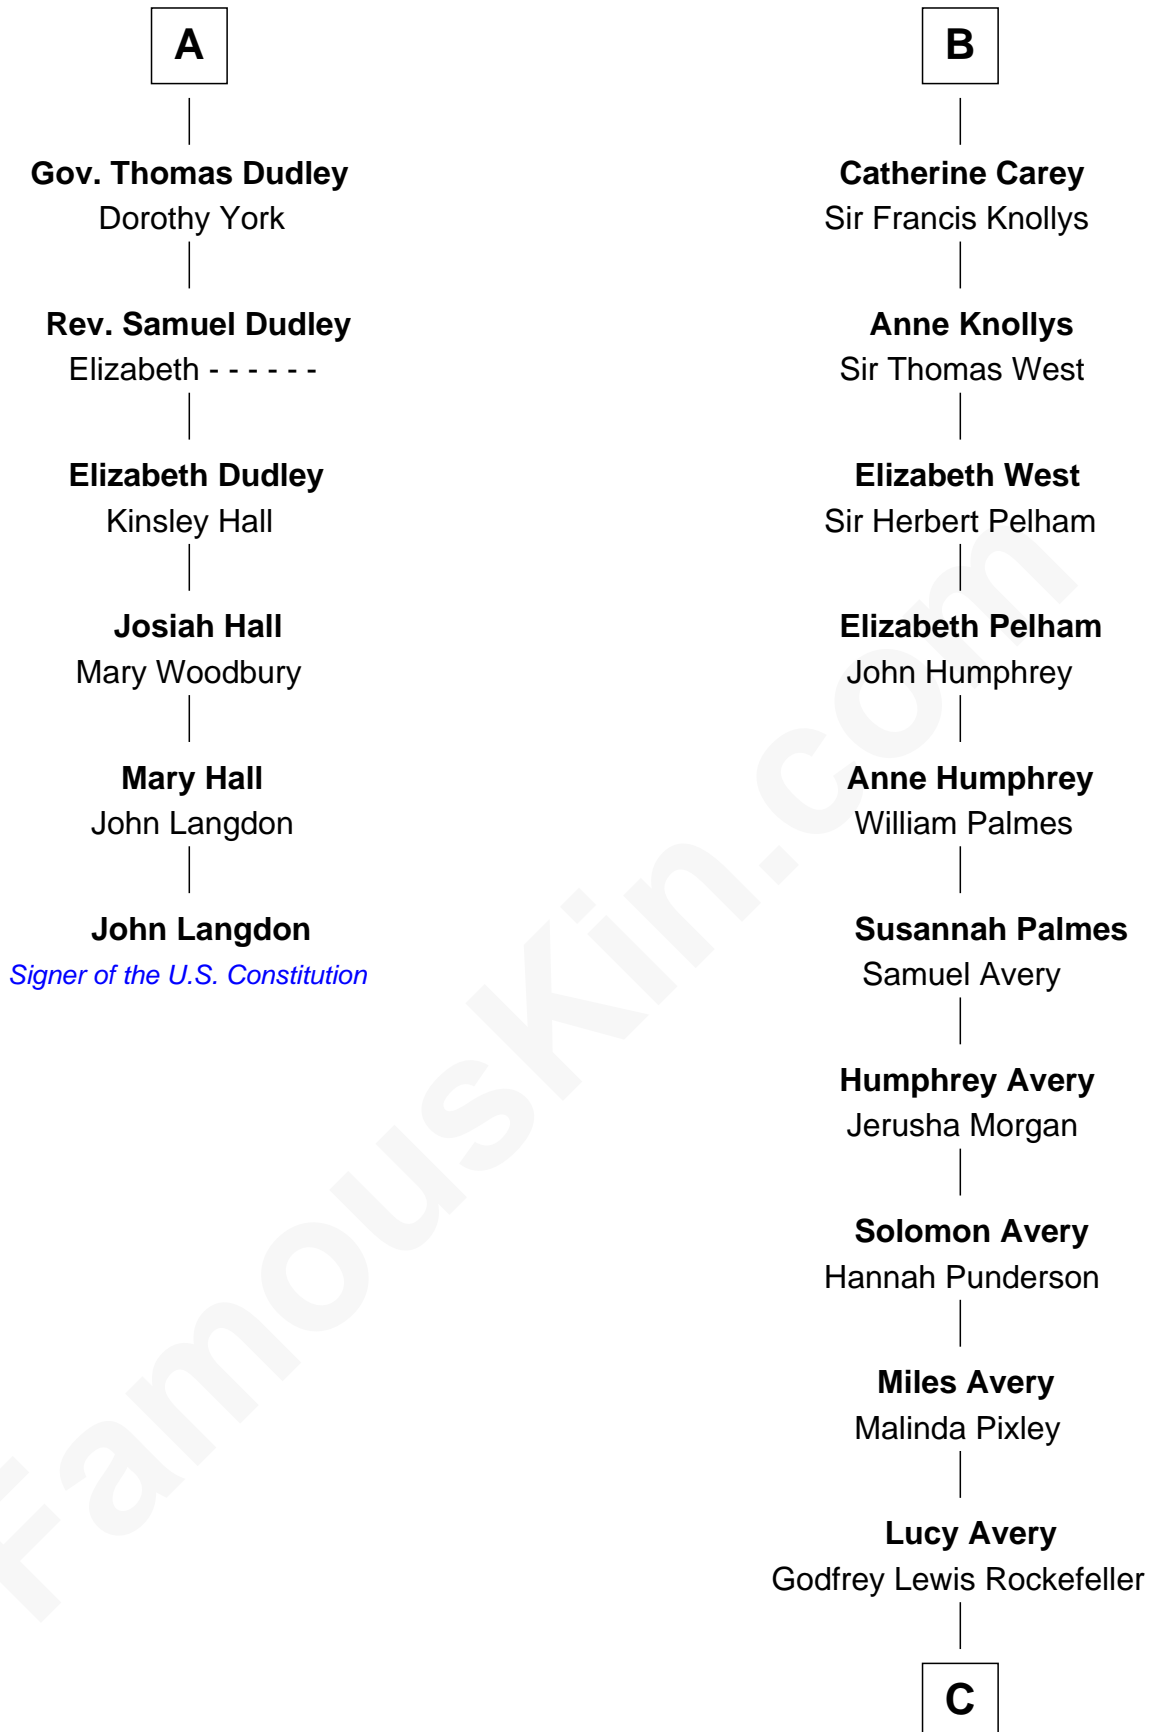

## Relationship Chart of

### John Langdon

*Signer of the U.S. Constitution*

12th cousin 8 times removed of

### Nelson Rockefeller

*41st U.S. Vice-President*

**C**

**William Avery Rockefeller**

Eliza Davison

**John Davison Rockefeller**

Laura Celestia Spelman

**John Davison Rockefeller**

Abby Greene Aldrich

**Nelson Rockefeller**

*41st U.S. Vice-President*

FamousKin.com