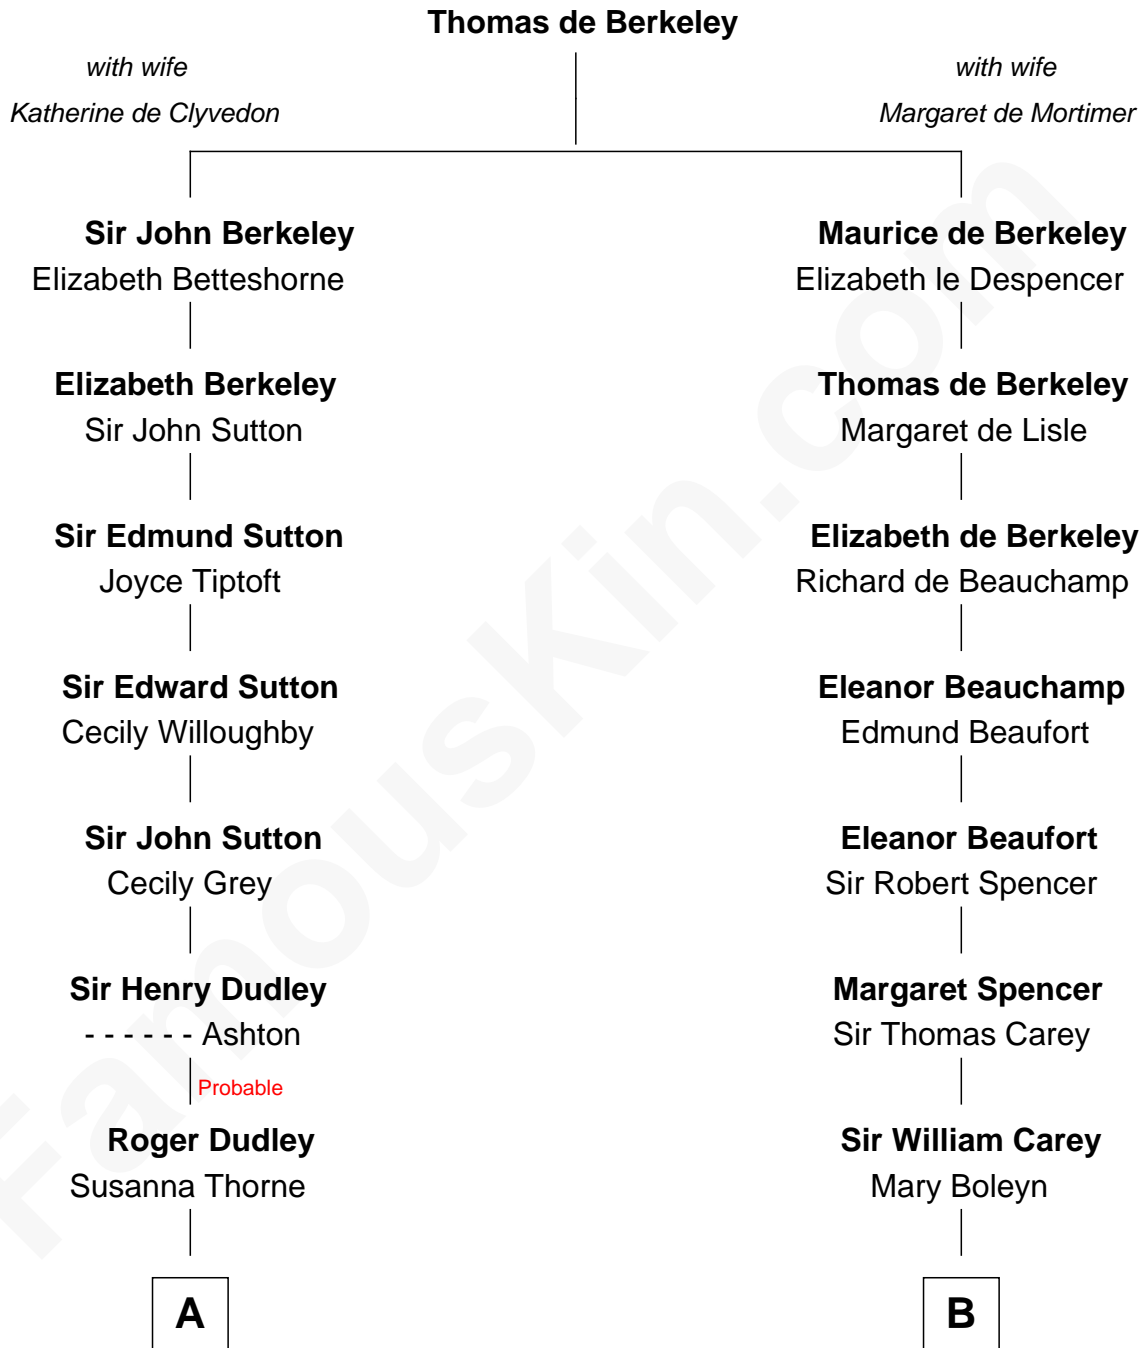

## Relationship Chart of

### John Langdon

*Signer of the U.S. Constitution*

12th cousin 8 times removed of

### Nelson Rockefeller

*41st U.S. Vice-President*

**C**

**William Avery Rockefeller**

Eliza Davison

**John Davison Rockefeller**

Laura Celestia Spelman

**John Davison Rockefeller**