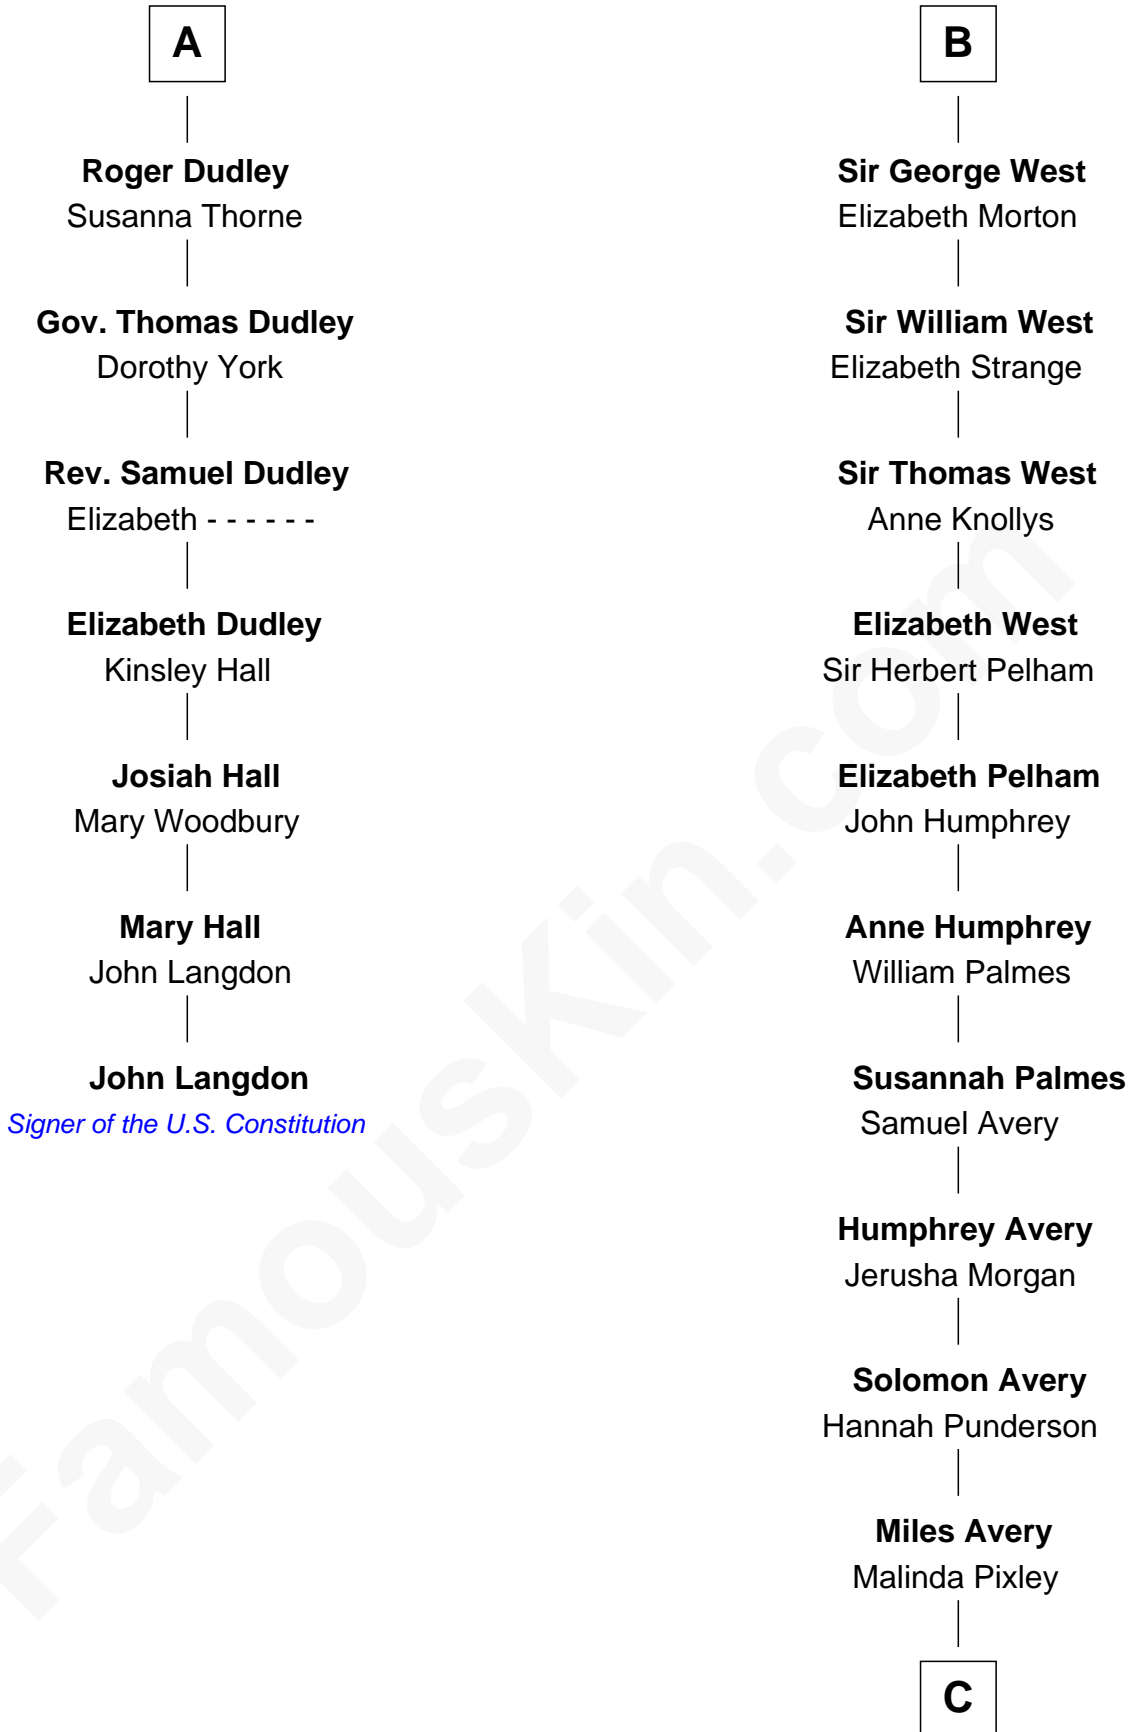

FamousKin.com

Relationship Chart of

John Langdon

Signer of the U.S. Constitution

13th cousin 8 times removed of

Nelson Rockefeller

41st U.S. Vice-President

C

—
Lucy Avery

Godfrey Lewis Rockefeller

—
William Avery Rockefeller

Eliza Davison

—
John Davison Rockefeller

Laura Celestia Spelman

—
John Davison Rockefeller

Abby Greene Aldrich

—
Nelson Rockefeller

41st U.S. Vice-President

FamousKin.com