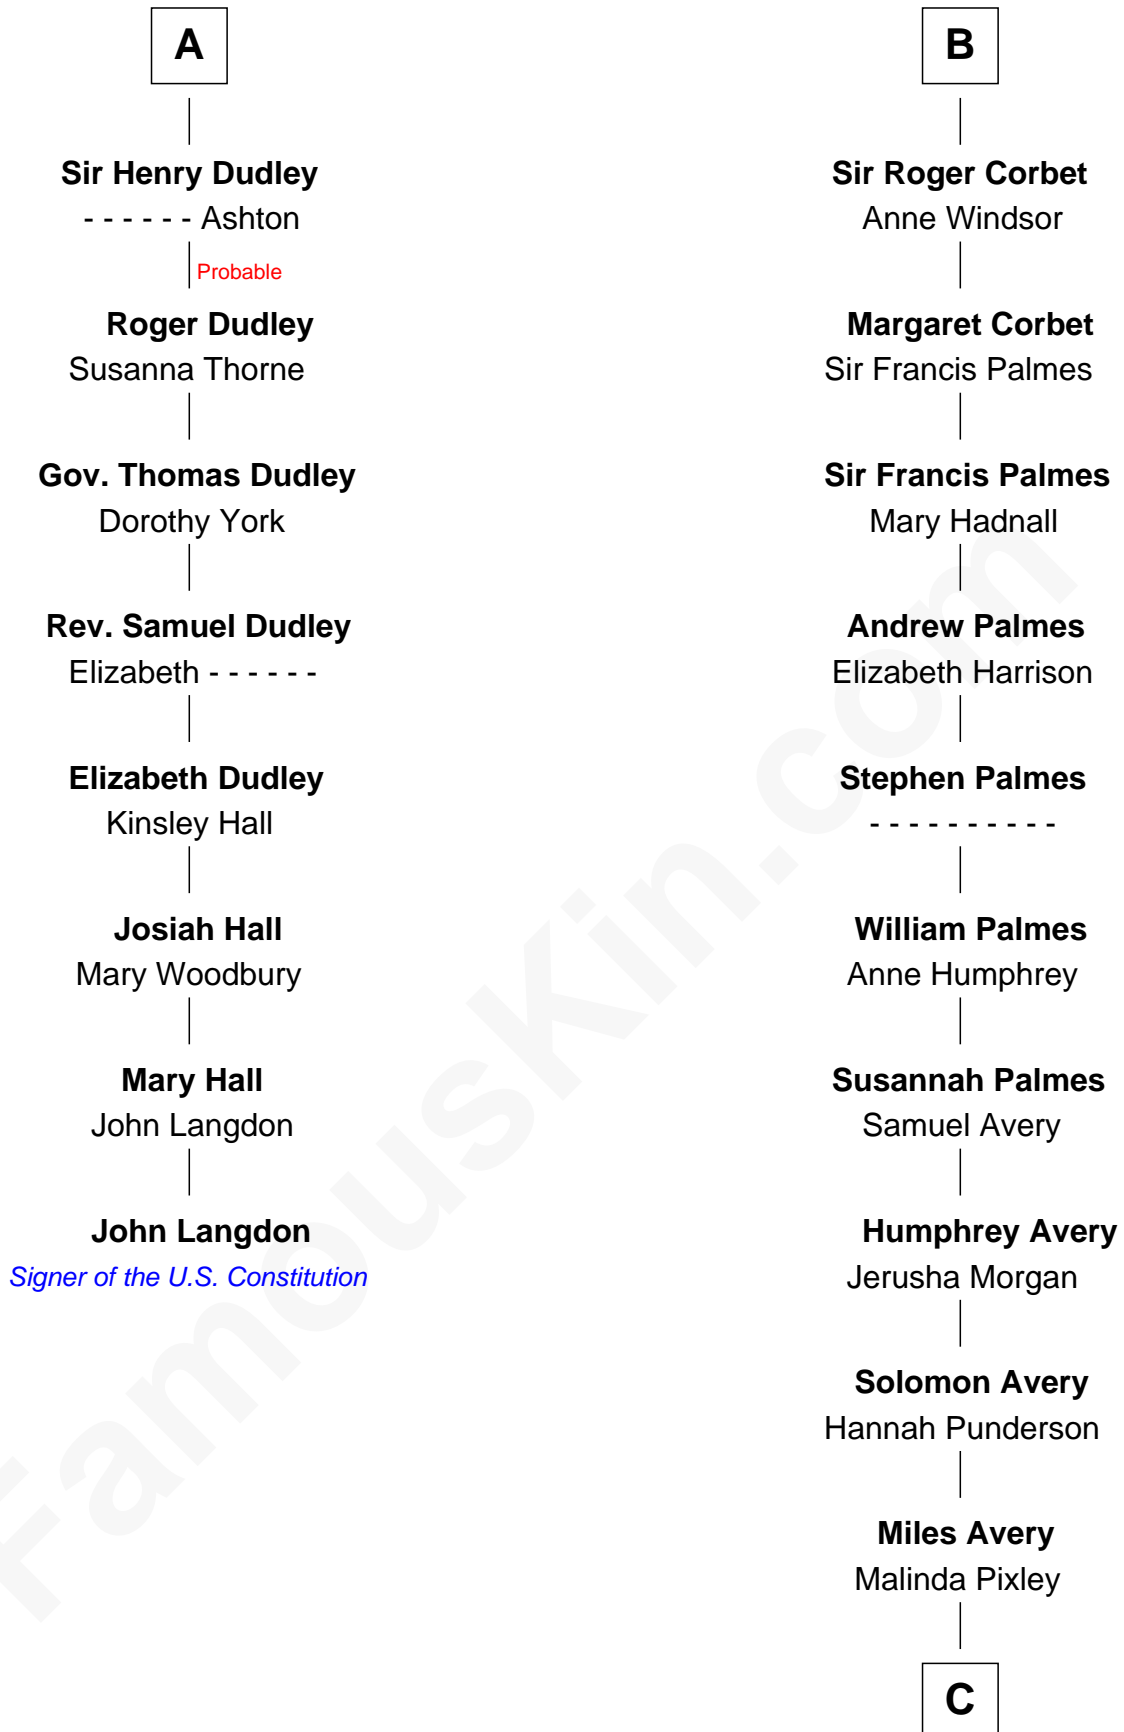

FamousKin.com Relationship Chart of

John Langdon

Signer of the U.S. Constitution

14th cousin 7 times removed of

Nelson Rockefeller

41st U.S. Vice-President

Ralph de Stafford

Margaret de Audley

Sir Walter Devereux

Elizabeth Devereux

Sir Richard Corbet

Sir Robert Corbet

Elizabeth Vernon

B

C

—
Lucy Avery

41st U.S. Vice-President

FamousKin.com