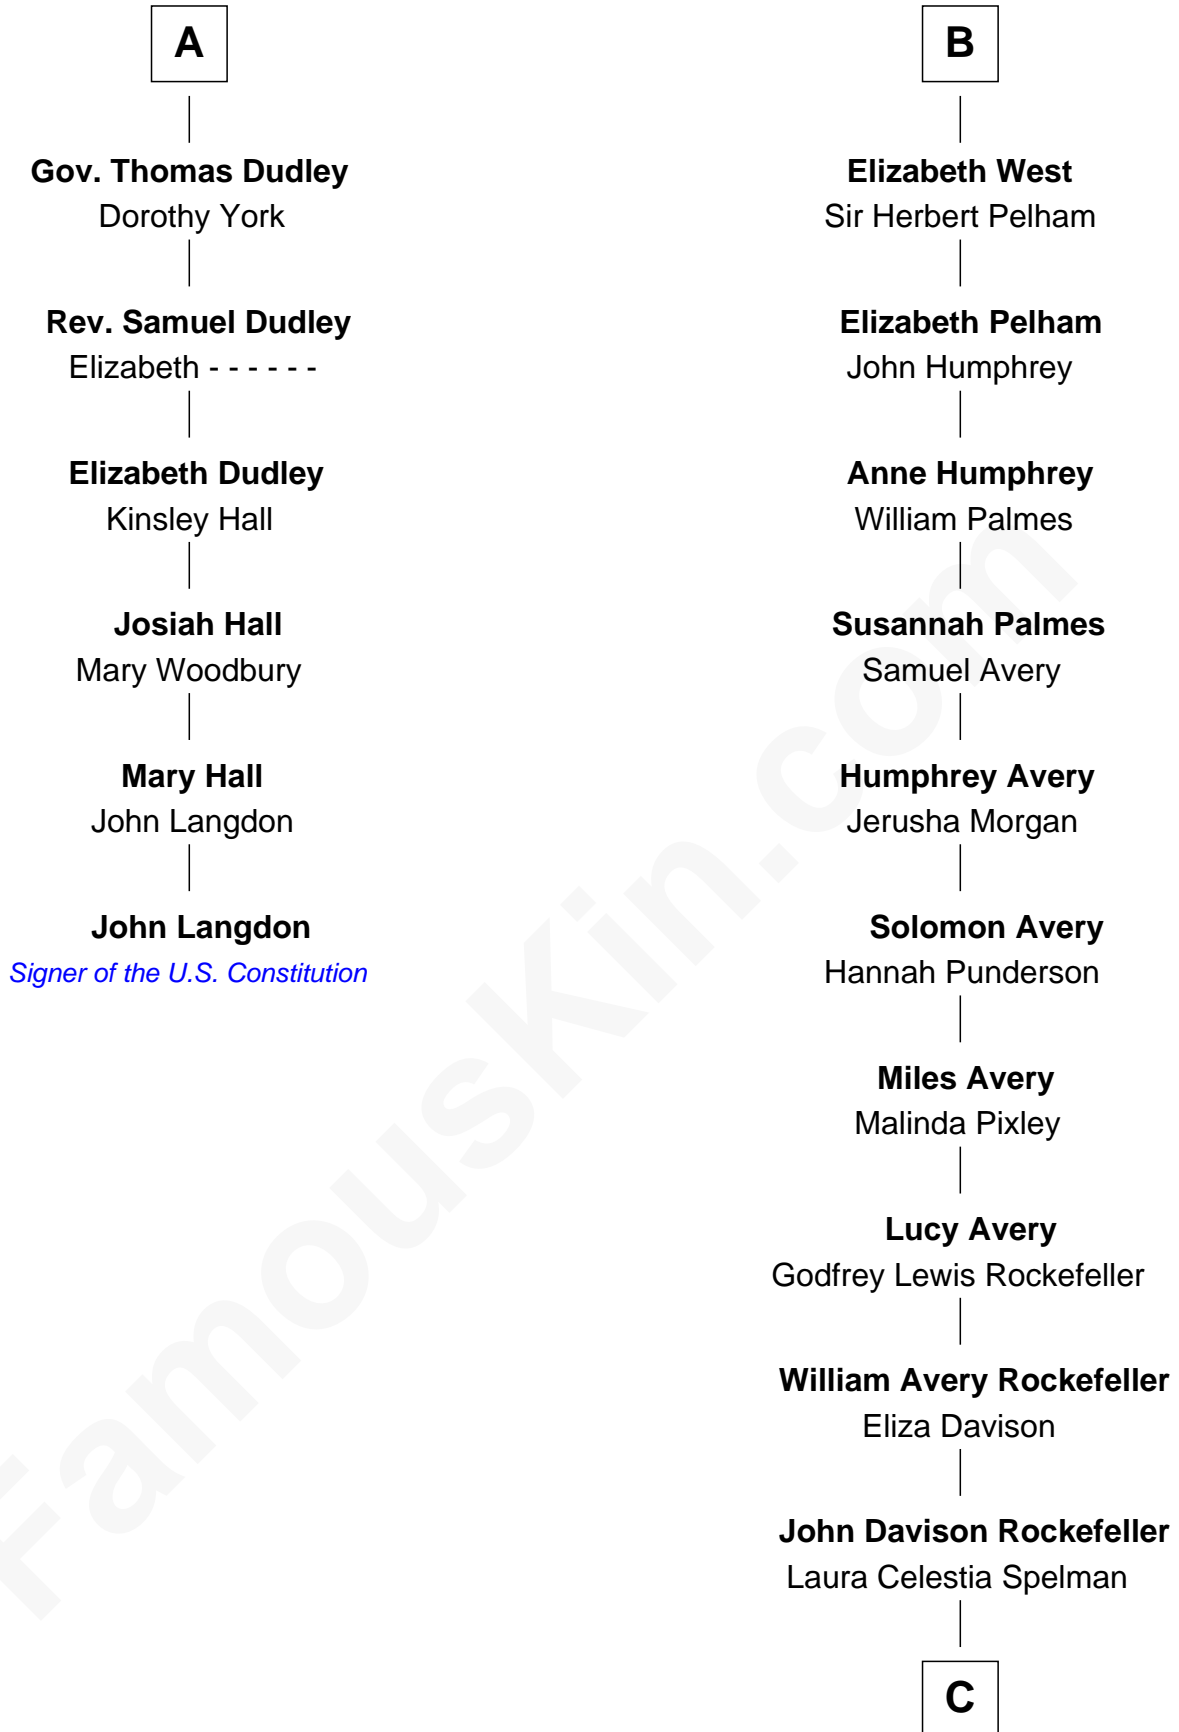

## Relationship Chart of

### John Langdon

*Signer of the U.S. Constitution*

12th cousin 6 times removed of

### Nelson Rockefeller

*41st U.S. Vice-President*

**Sir Thomas de Holand**

Alice Fitzalan

**C**

**John Davison Rockefeller**

Abby Greene Aldrich

**Nelson Rockefeller**

*41st U.S. Vice-President*

FamousKin.com