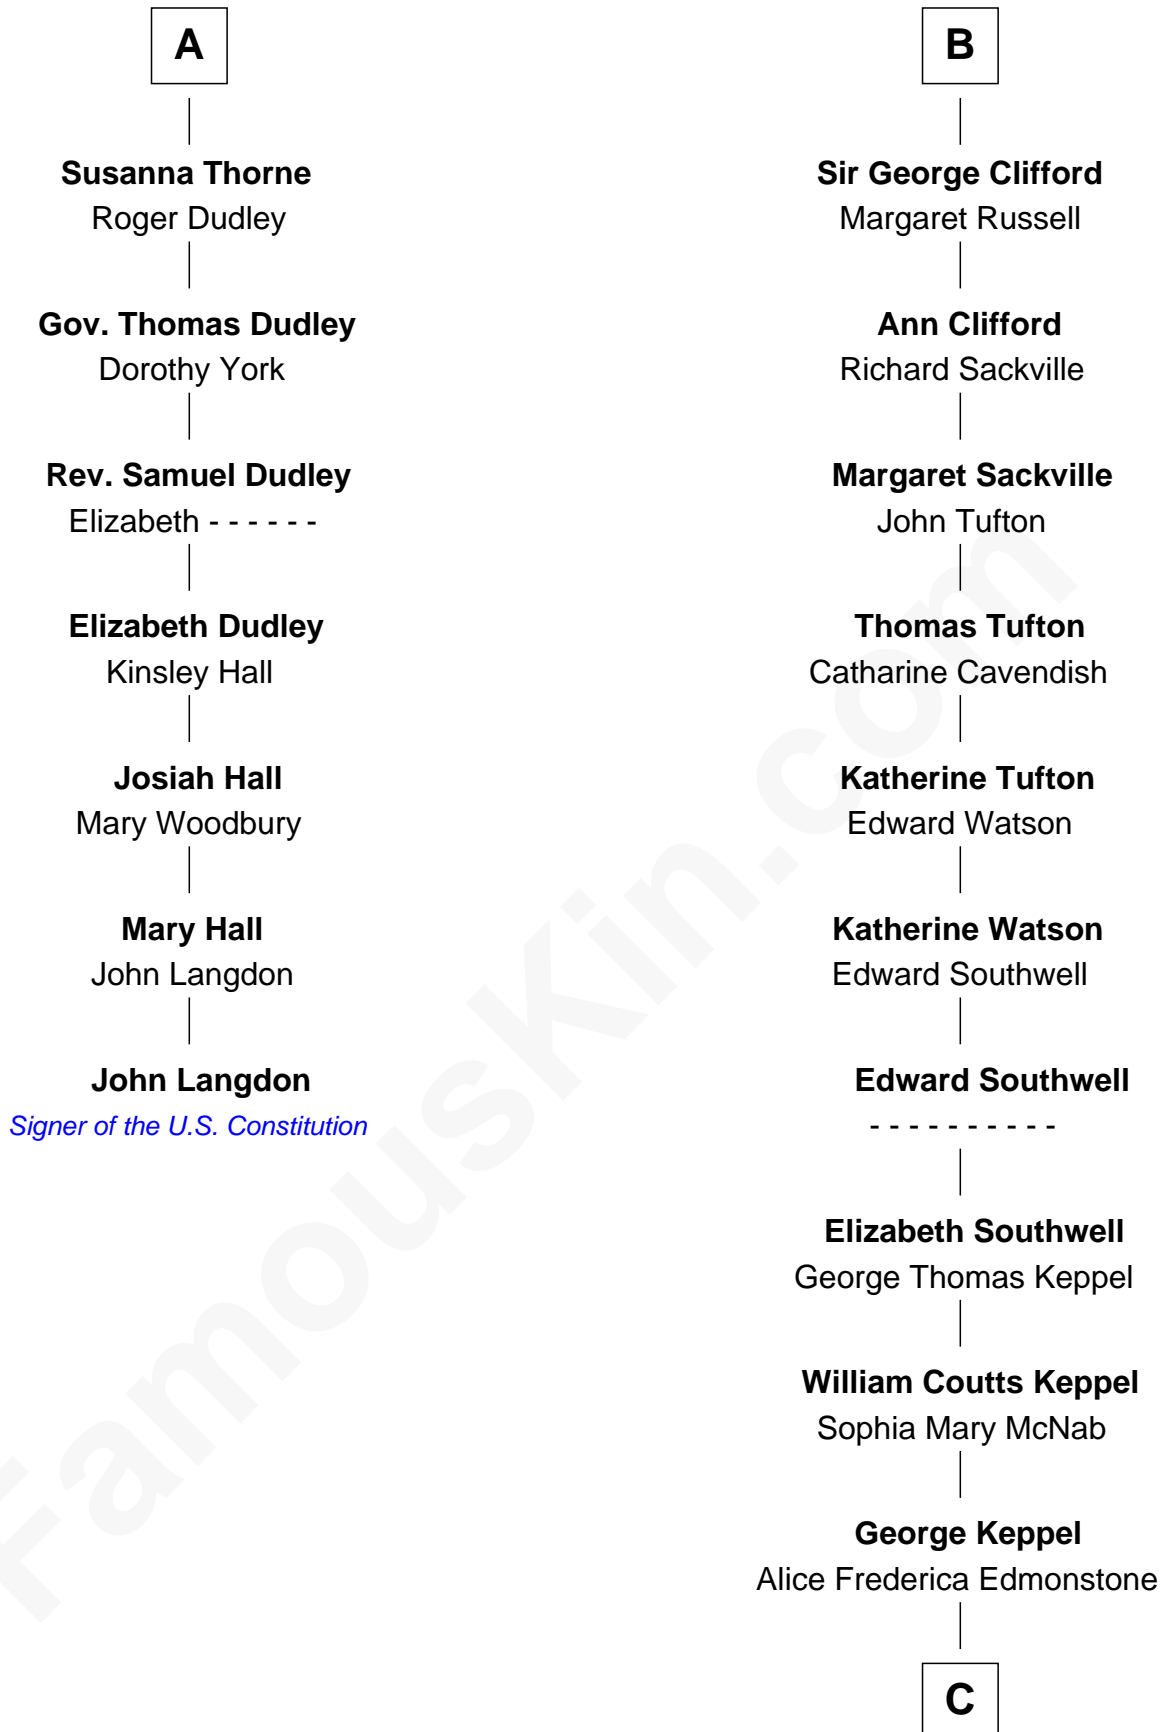

FamousKin.com

Relationship Chart of

John Langdon

Signer of the U.S. Constitution

13th cousin 6 times removed of

Camilla Parker Bowles

Queen Consort of the United Kingdom

C

—
Sonia Rosemary Keppel

Roland Calvert Cubitt

—
Rosalind Maud Cubitt

Bruce Middleton Hope Shand

—
Camilla Parker Bowles

Queen Consort

FamousKin.com