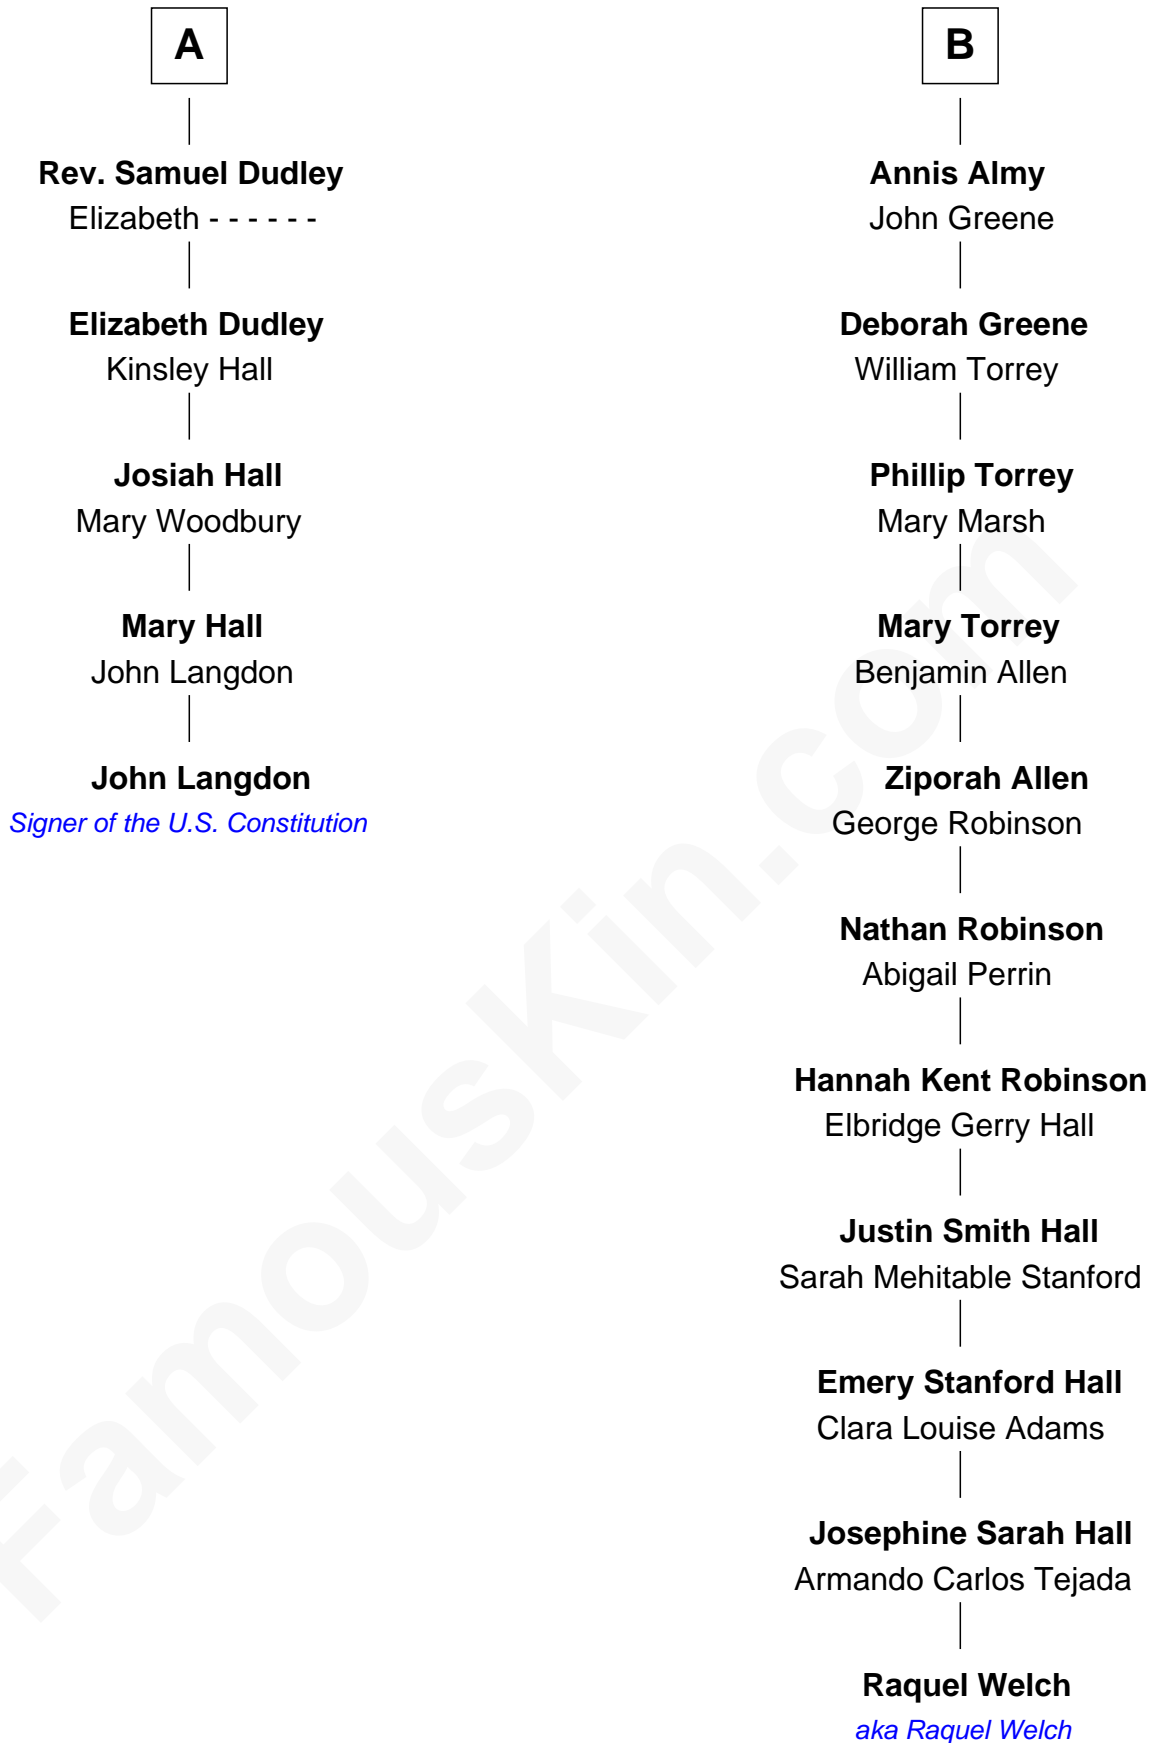

FamousKin.com Relationship Chart of

John Langdon

Signer of the U.S. Constitution

11th cousin 6 times removed of

Raquel Welch

Movie Actress

Richard Woodville

Joan Bedlisgate

Gov. Thomas Dudley
Dorothy York

A

Joan Woodville

William Haute

Alice Haute

Sir John Fogge

Margaret Fogge
Sir Humphrey Stafford

Sir Humphrey Stafford
Margaret Tame

Ellen Stafford
Thomas Barlow

Stafford Barlow

Audrey Barlow
William Almy

B

Raquel Welch photo by [Alan Light](#) (CC BY 2.0)