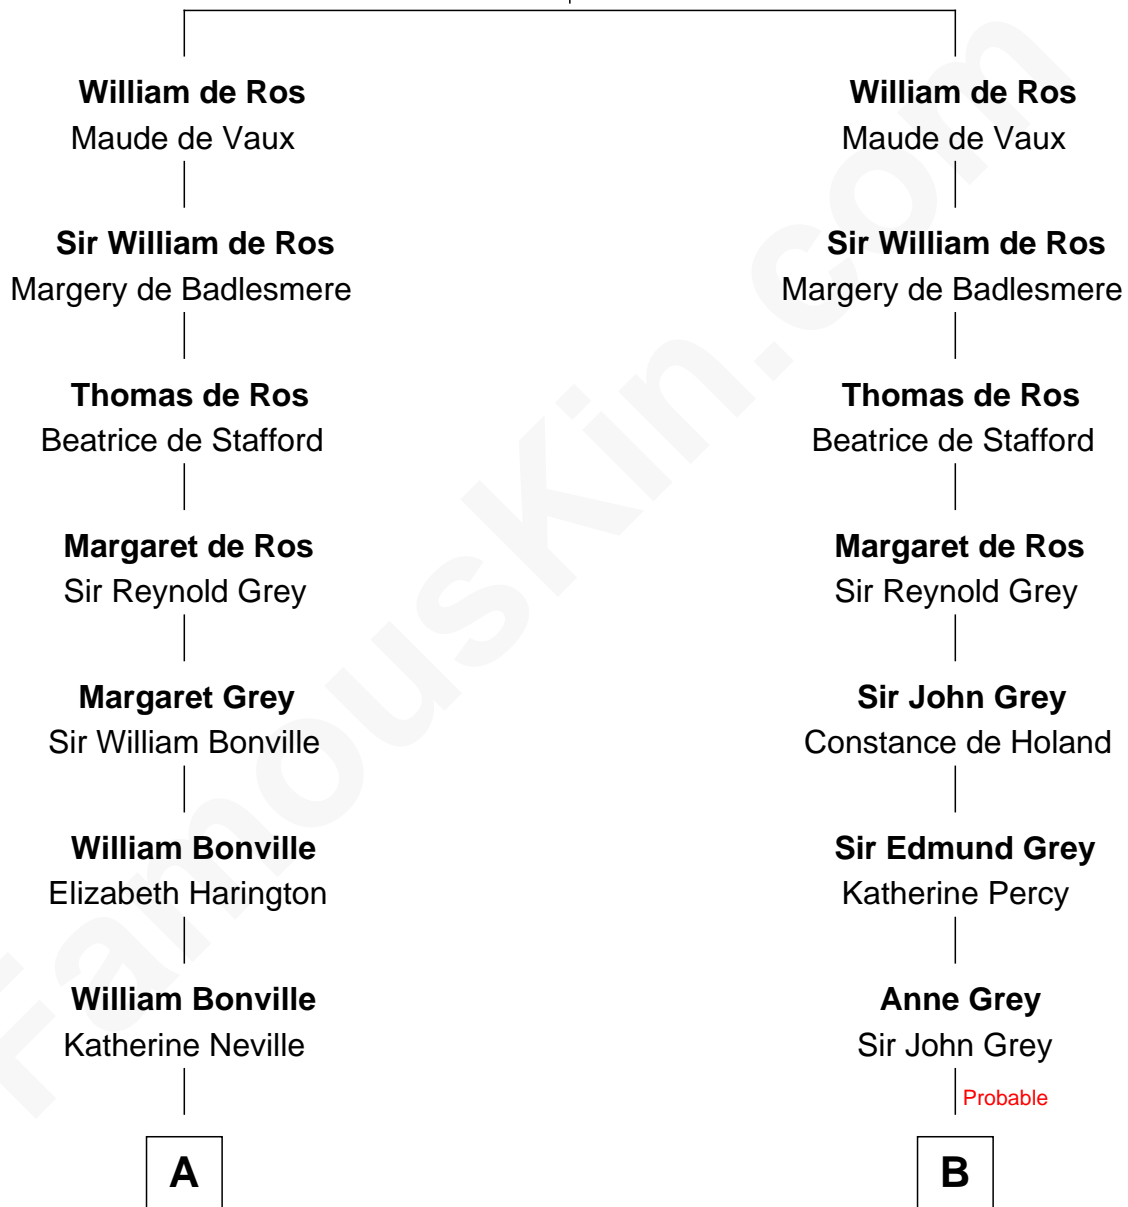

FamousKin.com Relationship Chart of

John Langdon

Signer of the U.S. Constitution

16th cousin 5 times removed of

Raquel Welch

Movie Actress

Sir Robert de Ros

Isabel de Aubeney

Armando Carlos Tejada

Raquel Welch

aka Raquel Welch