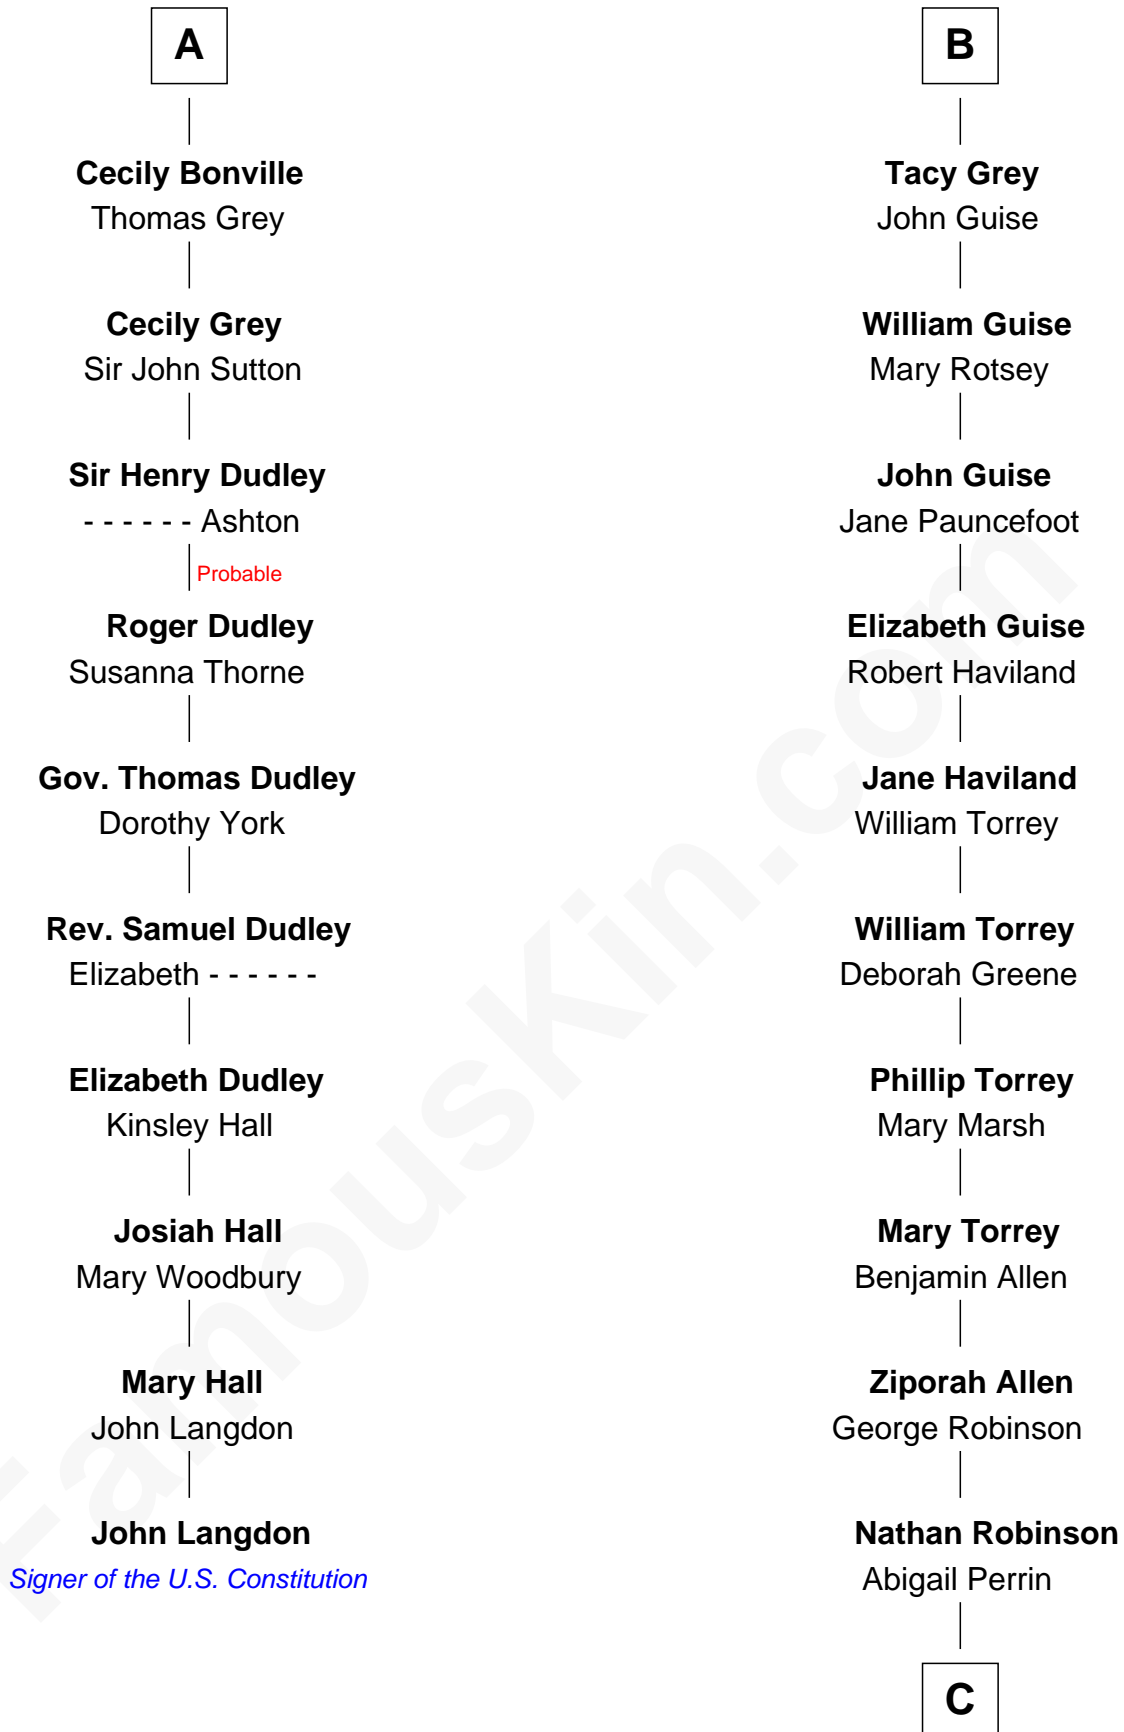

FamousKin.com Relationship Chart of

John Langdon

Signer of the U.S. Constitution

16th cousin 5 times removed of

Raquel Welch

Movie Actress

Sir Robert de Ros

Isabel de Aubeney