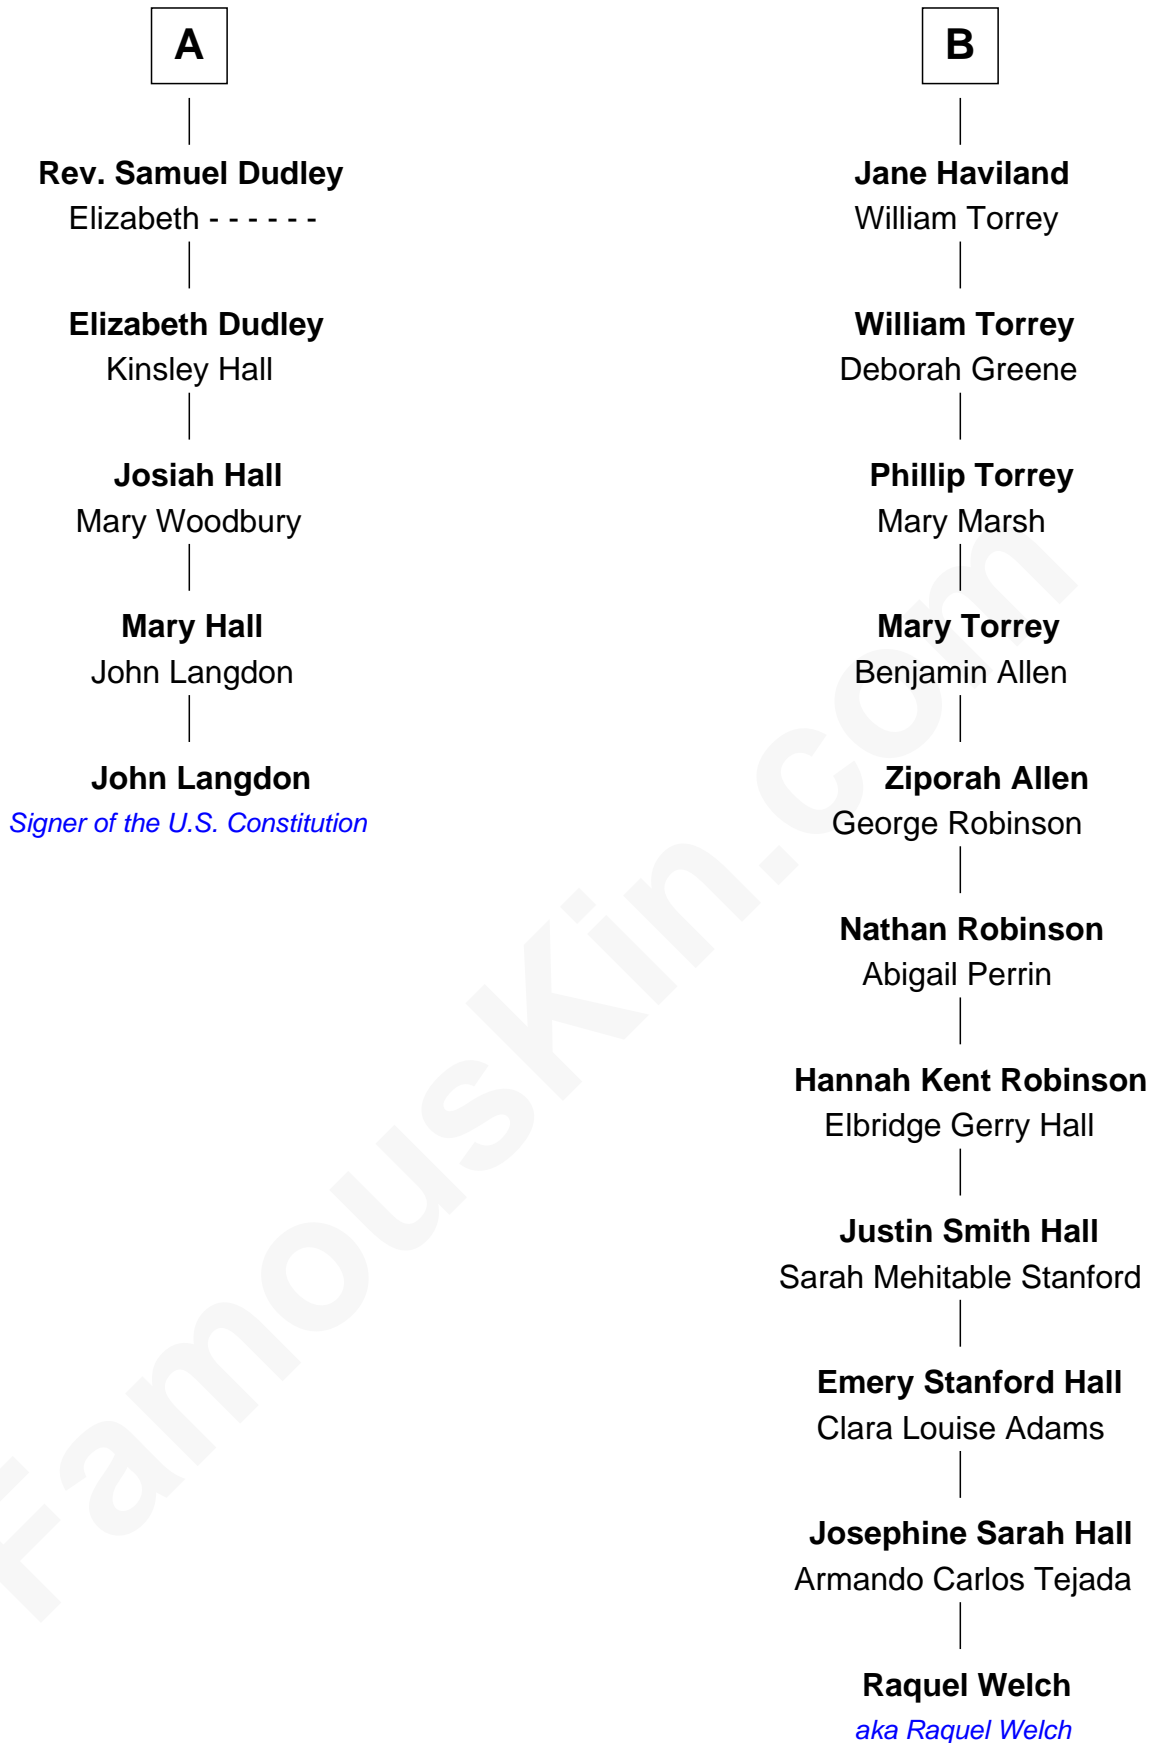

FamousKin.com Relationship Chart of

John Langdon

Signer of the U.S. Constitution

11th cousin 6 times removed of

Raquel Welch

Movie Actress

Sir Ralph Neville

Joan Beaufort

Katherine Neville
Sir Thomas Strangeways

Joan Strangeways
Sir William Willoughby

Cecily Willoughby
Sir Edward Sutton

Sir John Sutton
Cecily Grey

Sir Henry Dudley
----- Ashton

Probable

Roger Dudley
Susanna Thorne

Gov. Thomas Dudley
Dorothy York

A

Eleanor Neville
Sir Henry Percy

Katherine Percy
Sir Edmund Grey

Anne Grey
Sir John Grey

Probable

Tacy Grey
John Guise

William Guise
Mary Rotsey

John Guise
Jane Pauncefoot

Elizabeth Guise
Robert Haviland

B

Raquel Welch photo by [Alan Light](#) (CC BY 2.0)