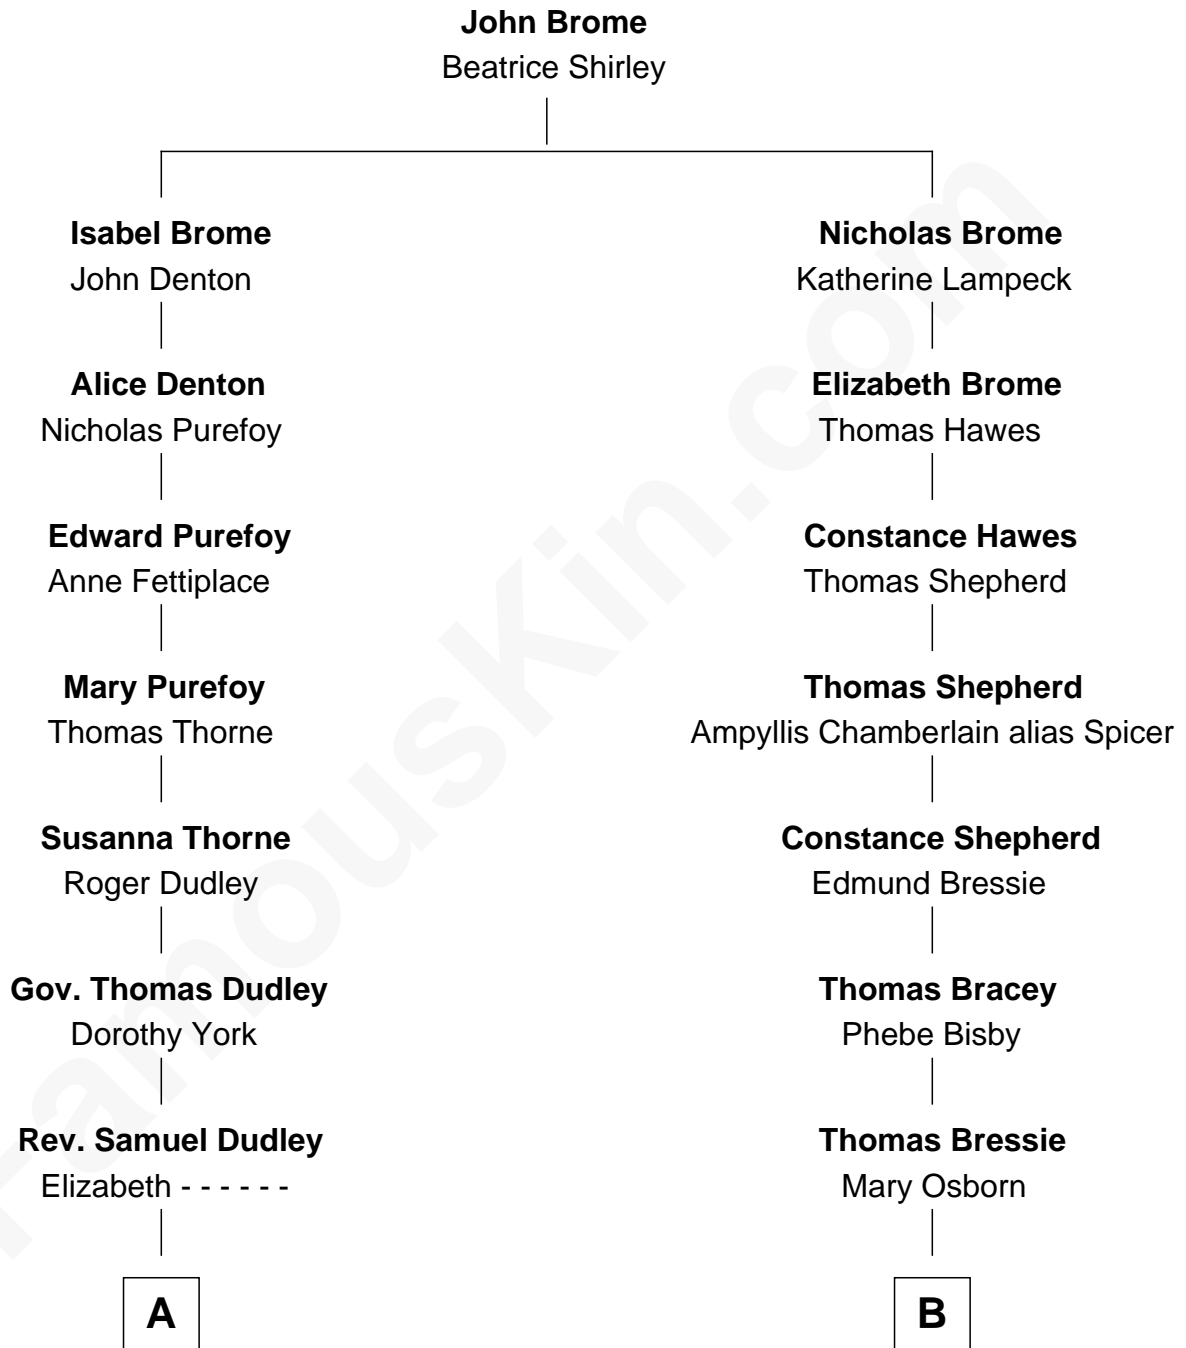

## Relationship Chart of

### John Langdon

*Signer of the U.S. Constitution*

10th cousin 3 times removed of

### Helen (Herron) Taft

*First Lady of President William H. Taft*

**A**

**Elizabeth Dudley**

Kinsley Hall

**Josiah Hall**

Mary Woodbury

**Mary Hall**