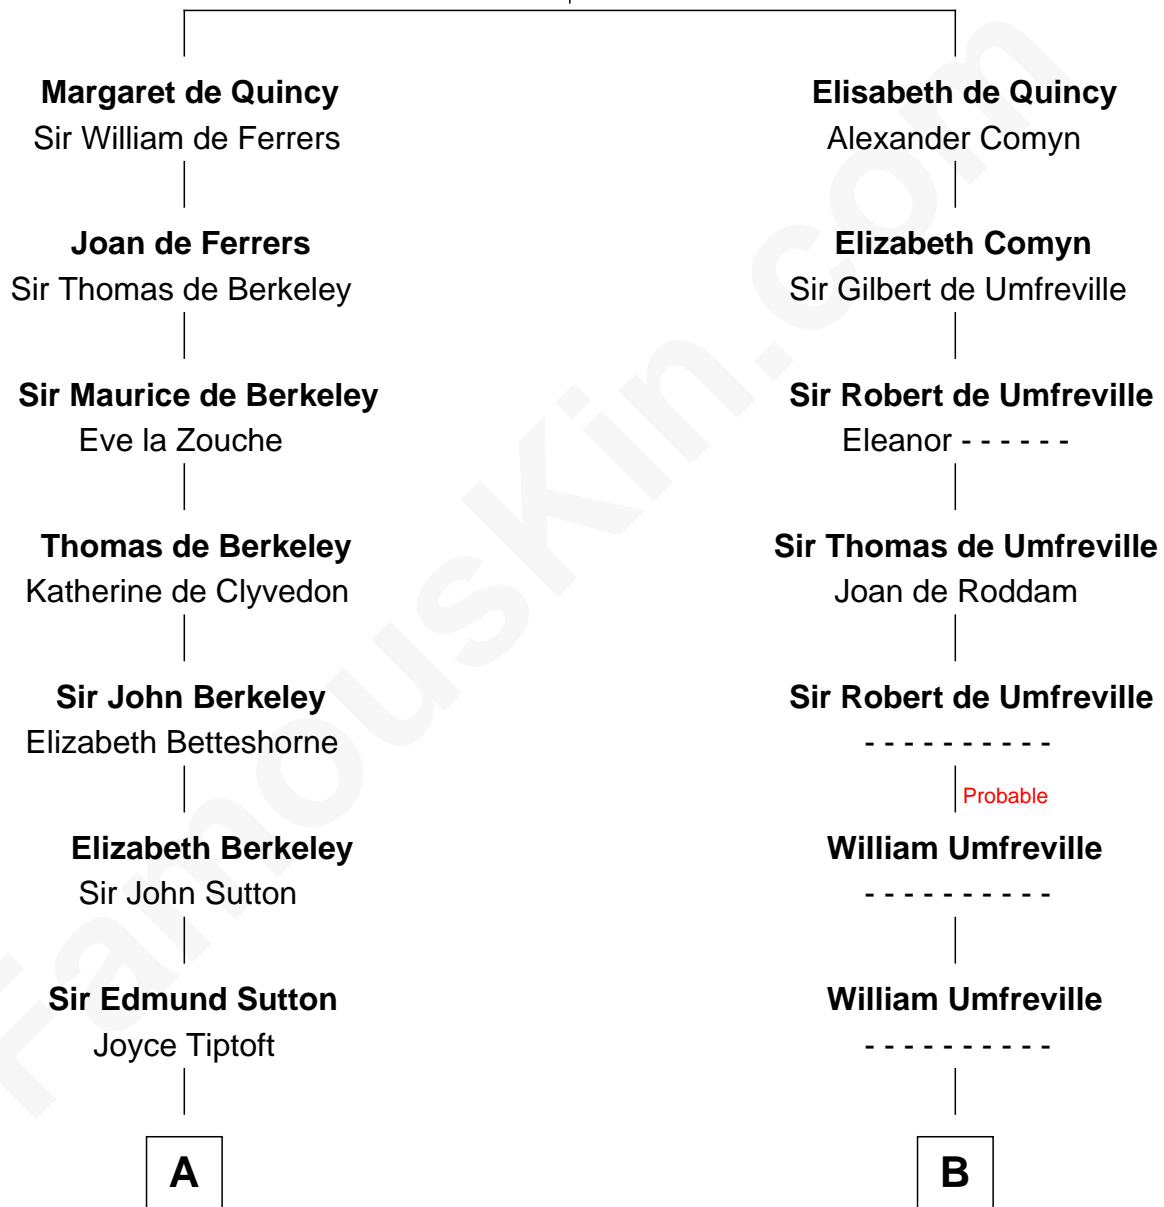

## Relationship Chart of

### John Langdon

*Signer of the U.S. Constitution*

16th cousin 2 times removed of

### Helen (Herron) Taft

*First Lady of President William H. Taft*

**Sir Roger de Quincy**

Helen of Galloway

C

Harriet Anne Collins  
John Williamson Herron

Helen (Herron) Taft  
*First Lady of William H. Taft*