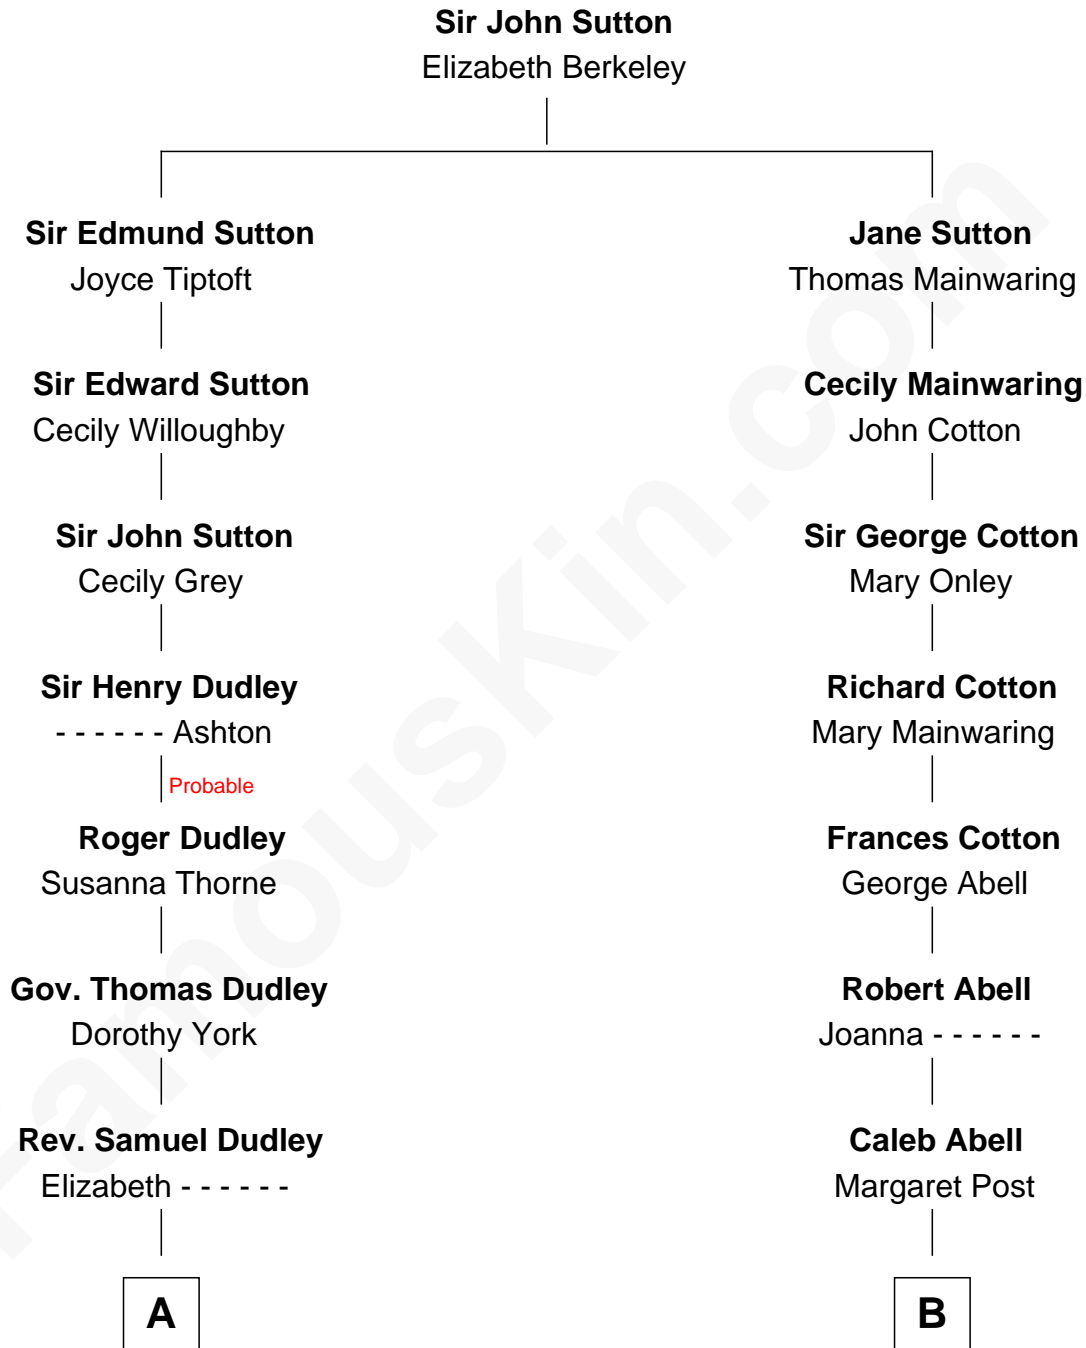

FamousKin.com

Relationship Chart of

John Langdon

Signer of the U.S. Constitution

10th cousin 2 times removed of

Grover Cleveland

22nd and 24th U.S. President

A

Elizabeth Dudley

Kinsley Hall

Josiah Hall

Mary Woodbury

Mary Hall

John Langdon

John Langdon

Signer of the U.S. Constitution