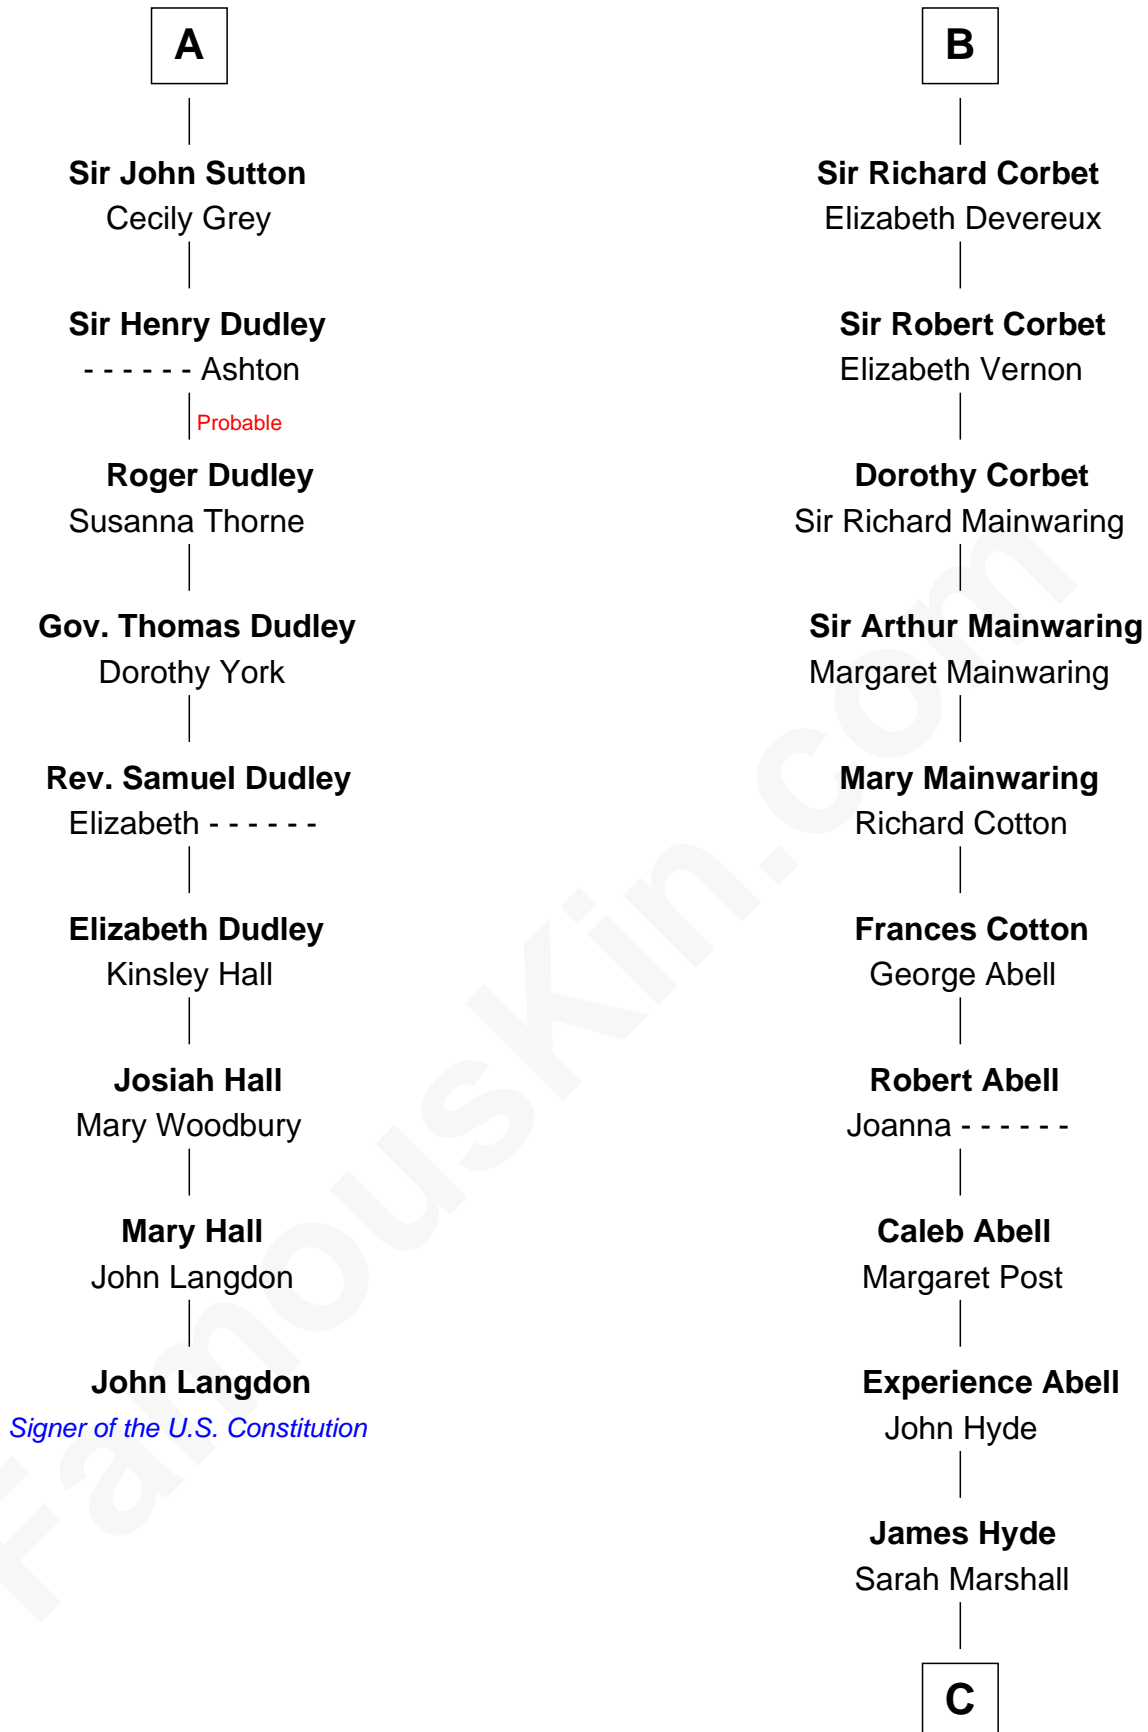

FamousKin.com

Relationship Chart of

John Langdon

Signer of the U.S. Constitution

15th cousin 5 times removed of

Grover Cleveland

22nd and 24th U.S. President

C

Abiah Hyde

Aaron Cleveland

William Cleveland

Margaret Falley

Rev. Richard Falley Cleveland

Ann Neal

Grover Cleveland

22nd and 24th U.S. President