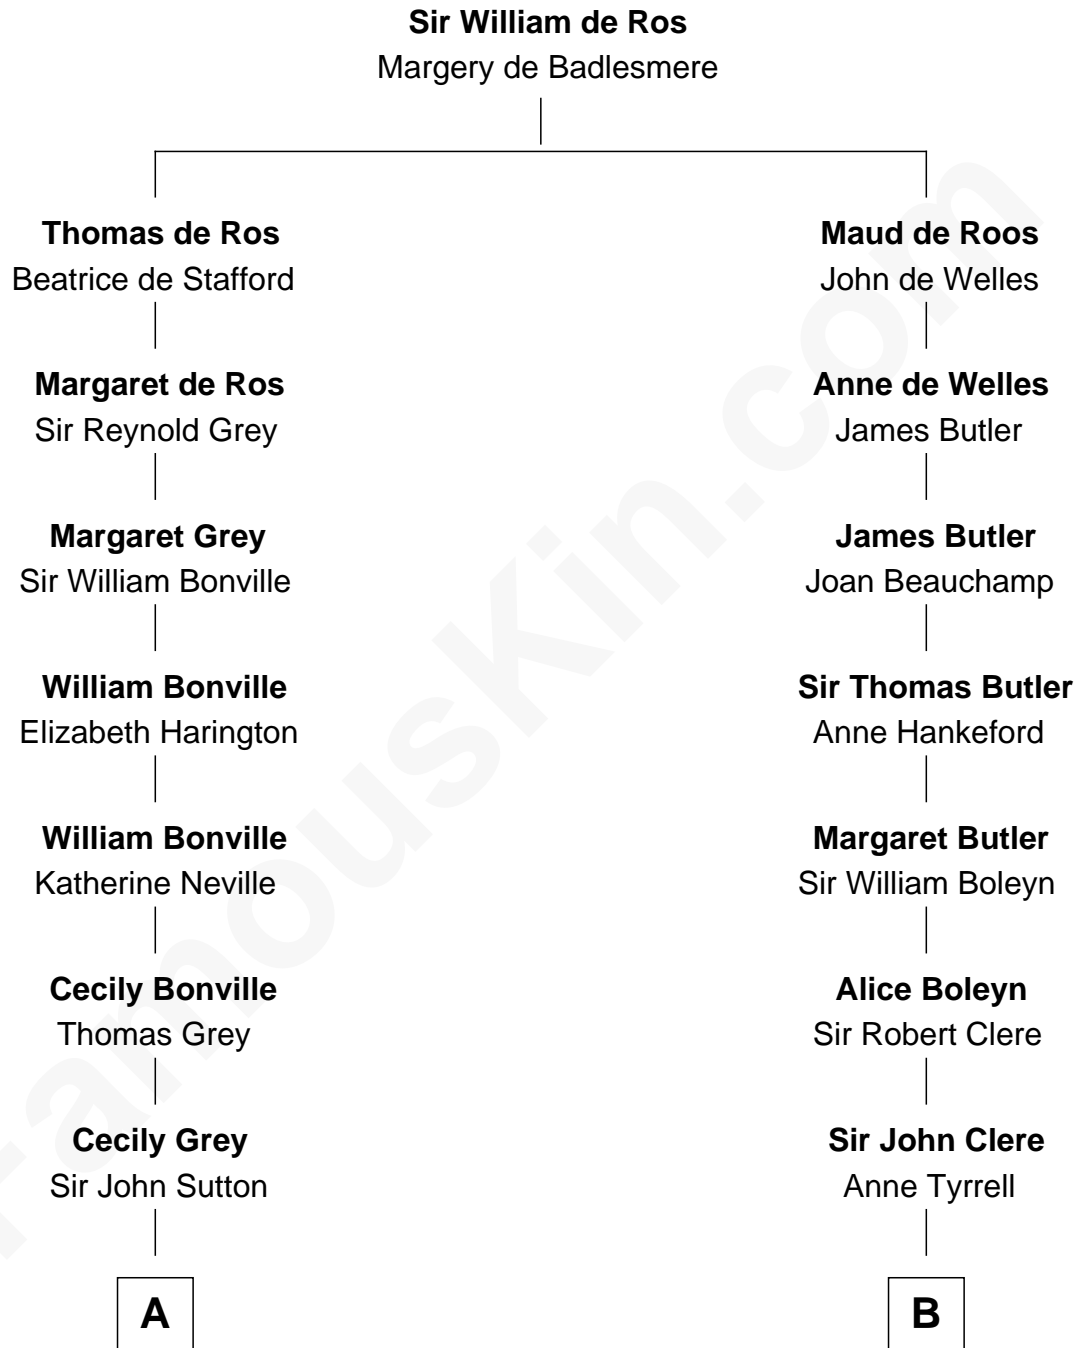

FamousKin.com

Relationship Chart of

John Langdon

Signer of the U.S. Constitution

14th cousin 6 times removed of

Mamie (Doud) Eisenhower

First Lady of President Dwight Eisenhower

C

—
Maria Riggs

Eli Doud
—

—
Royal Houghton Doud

Mary Cornelia Sheldon
—

—
John Sheldon Doud

Elivera Mathilda Carlson
—

—
Mamie (Doud) Eisenhower

First Lady of Dwight Eisenhower