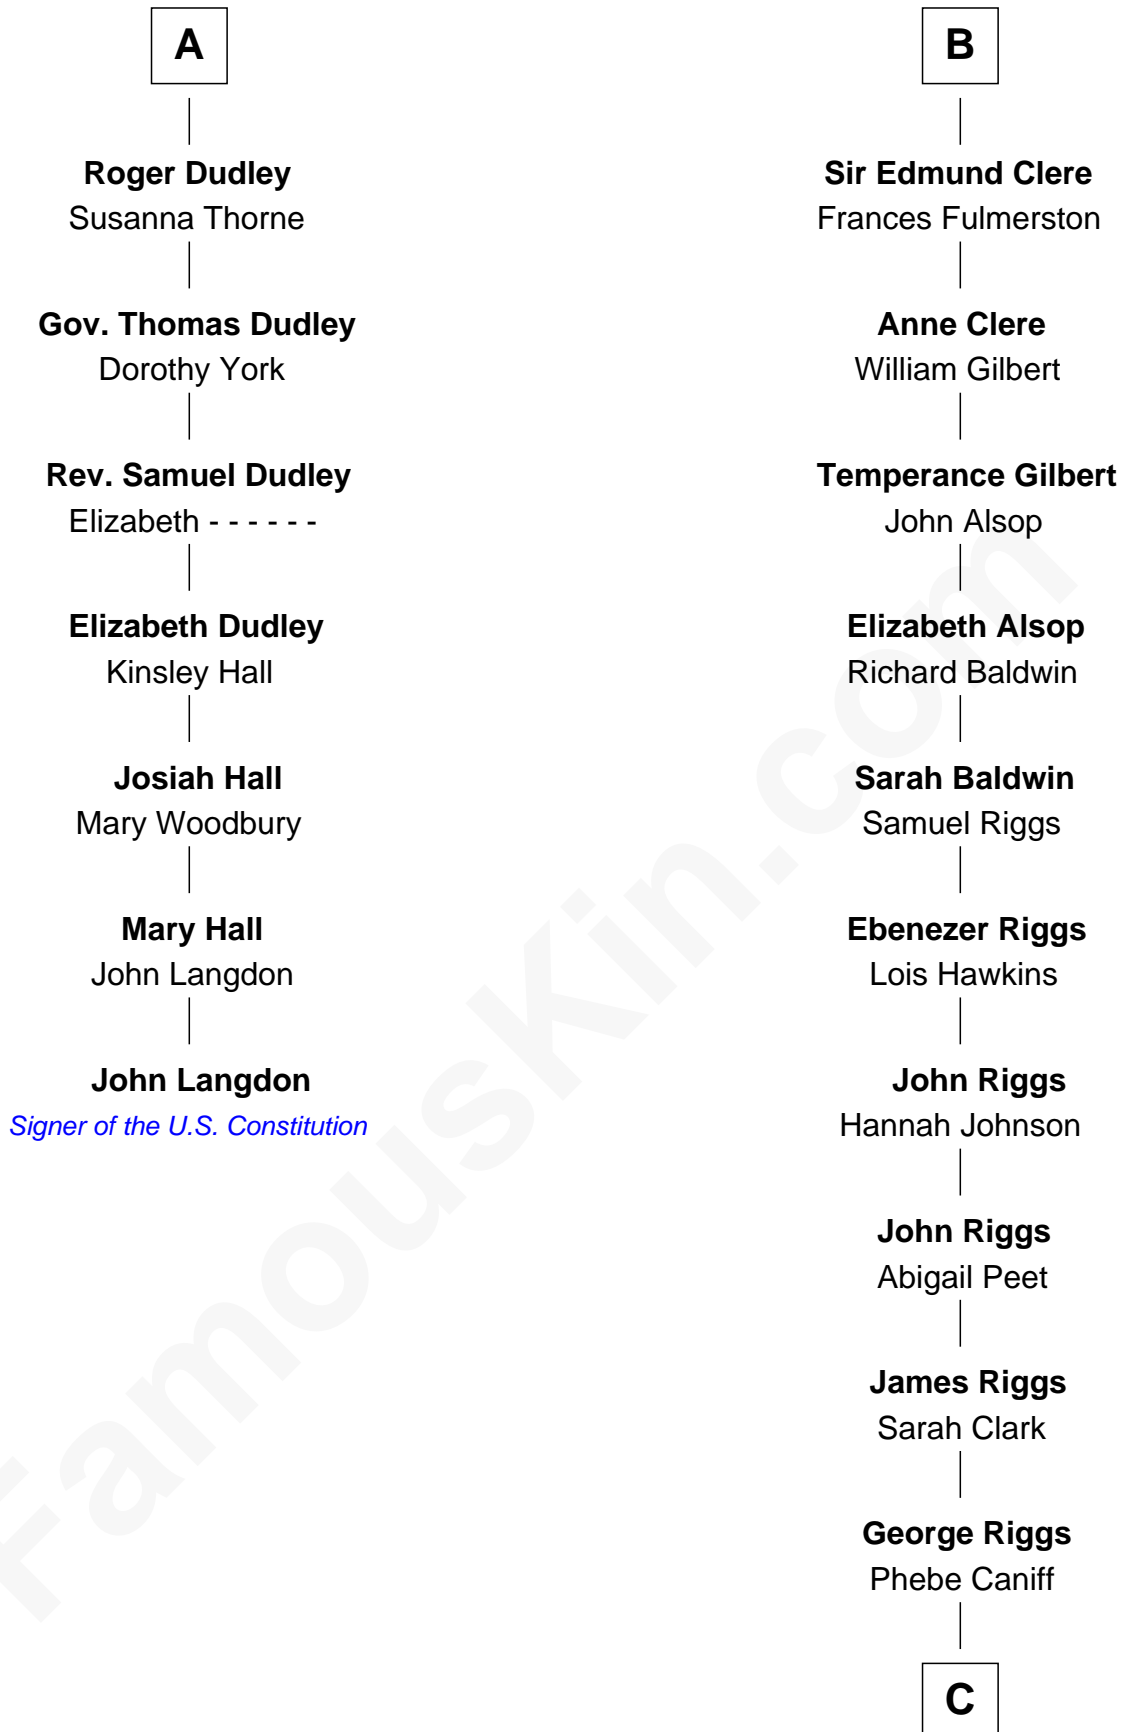

FamousKin.com

Relationship Chart of

John Langdon

Signer of the U.S. Constitution

13th cousin 7 times removed of

Mamie (Doud) Eisenhower

First Lady of President Dwight Eisenhower

C

Maria Riggs

Eli Doud

Royal Houghton Doud

Mary Cornelia Sheldon

John Sheldon Doud

Elivera Mathilda Carlson

Mamie (Doud) Eisenhower

First Lady of Dwight Eisenhower