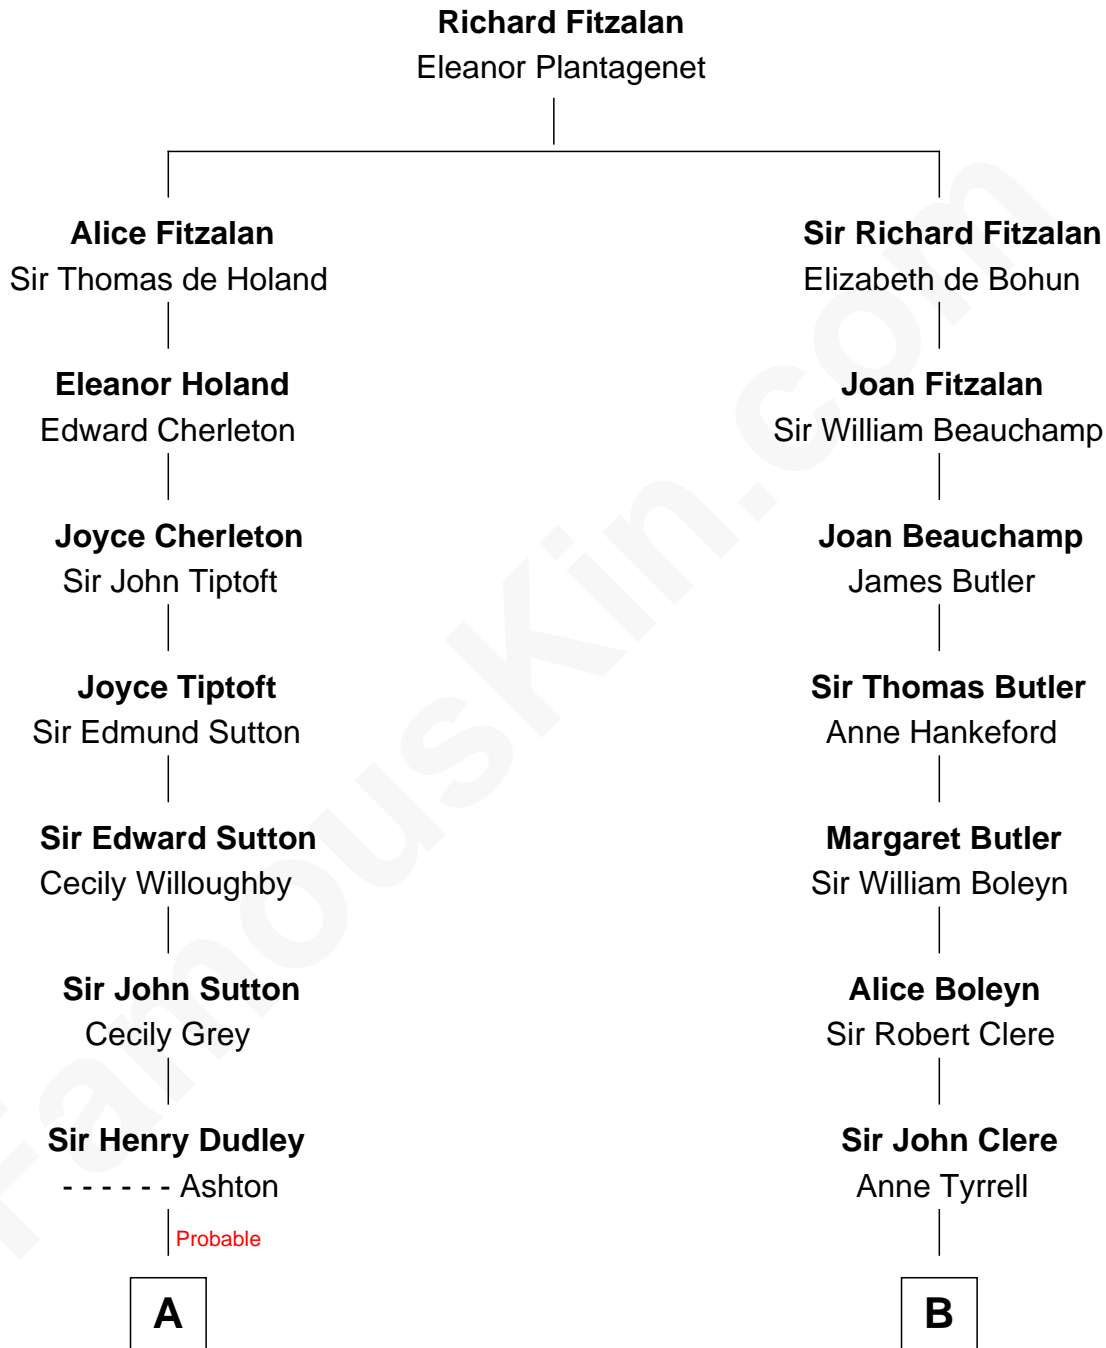

FamousKin.com

Relationship Chart of

John Langdon

Signer of the U.S. Constitution

13th cousin 7 times removed of

Mamie (Doud) Eisenhower

First Lady of President Dwight Eisenhower

C

Maria Riggs

Eli Doud

Royal Houghton Doud

Mary Cornelia Sheldon

John Sheldon Doud

Elivera Mathilda Carlson

Mamie (Doud) Eisenhower

First Lady of Dwight Eisenhower