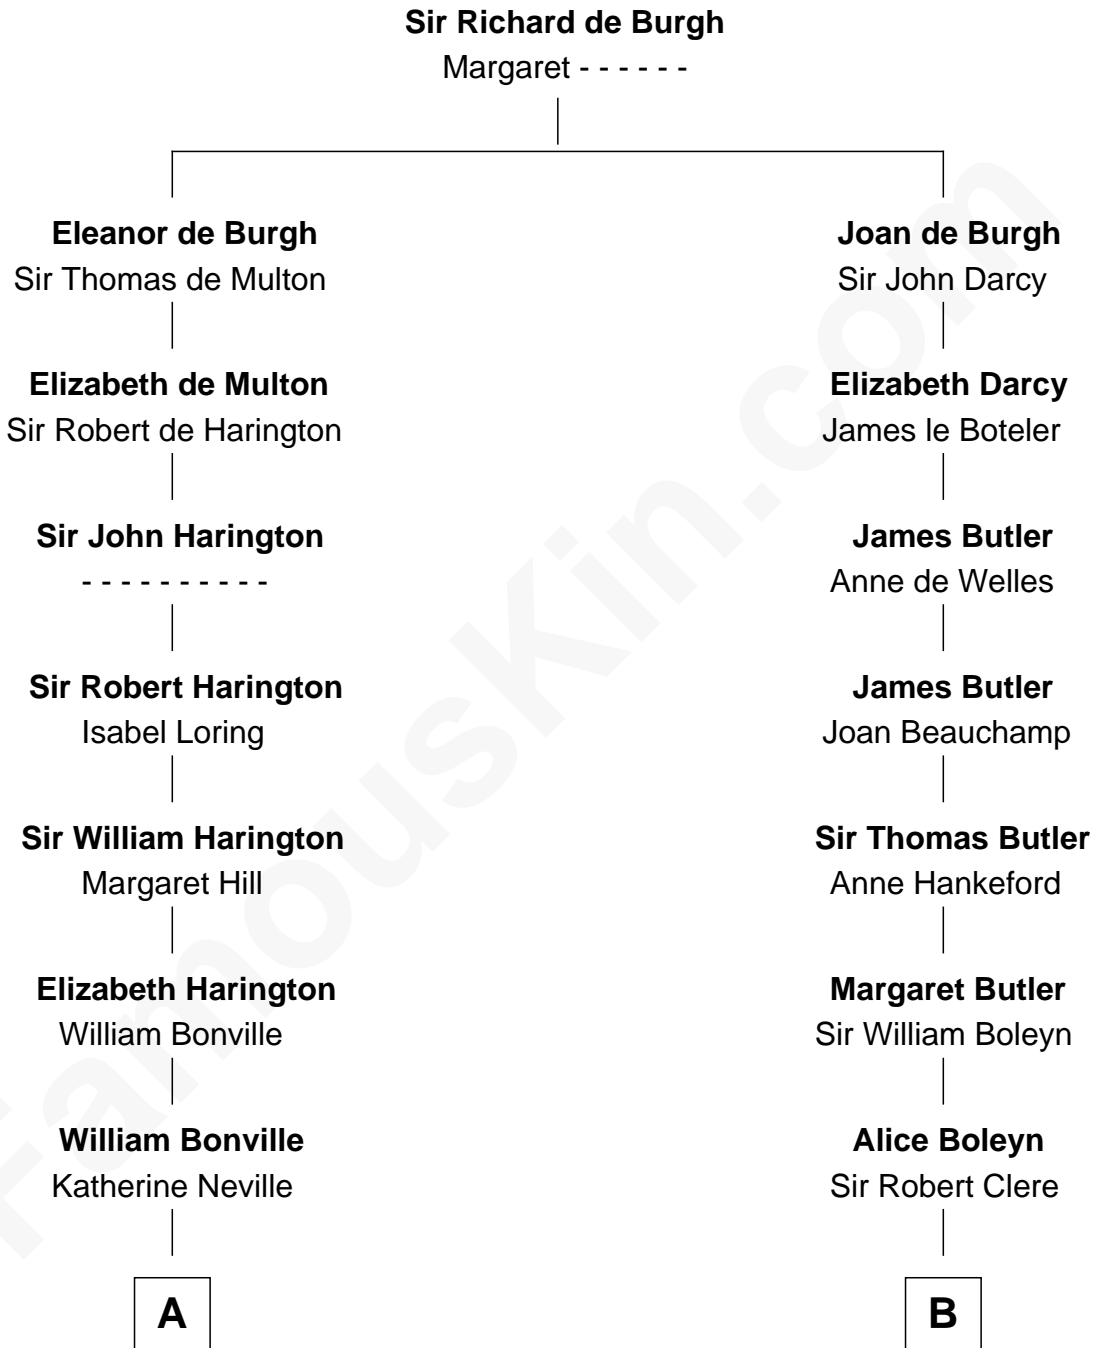

## Relationship Chart of

### John Langdon

*Signer of the U.S. Constitution*

16th cousin 5 times removed of

### Mamie (Doud) Eisenhower

*First Lady of President Dwight Eisenhower*

**C**

**George Riggs**

Phebe Caniff

**Maria Riggs**

Eli Doud

**Royal Houghton Doud**