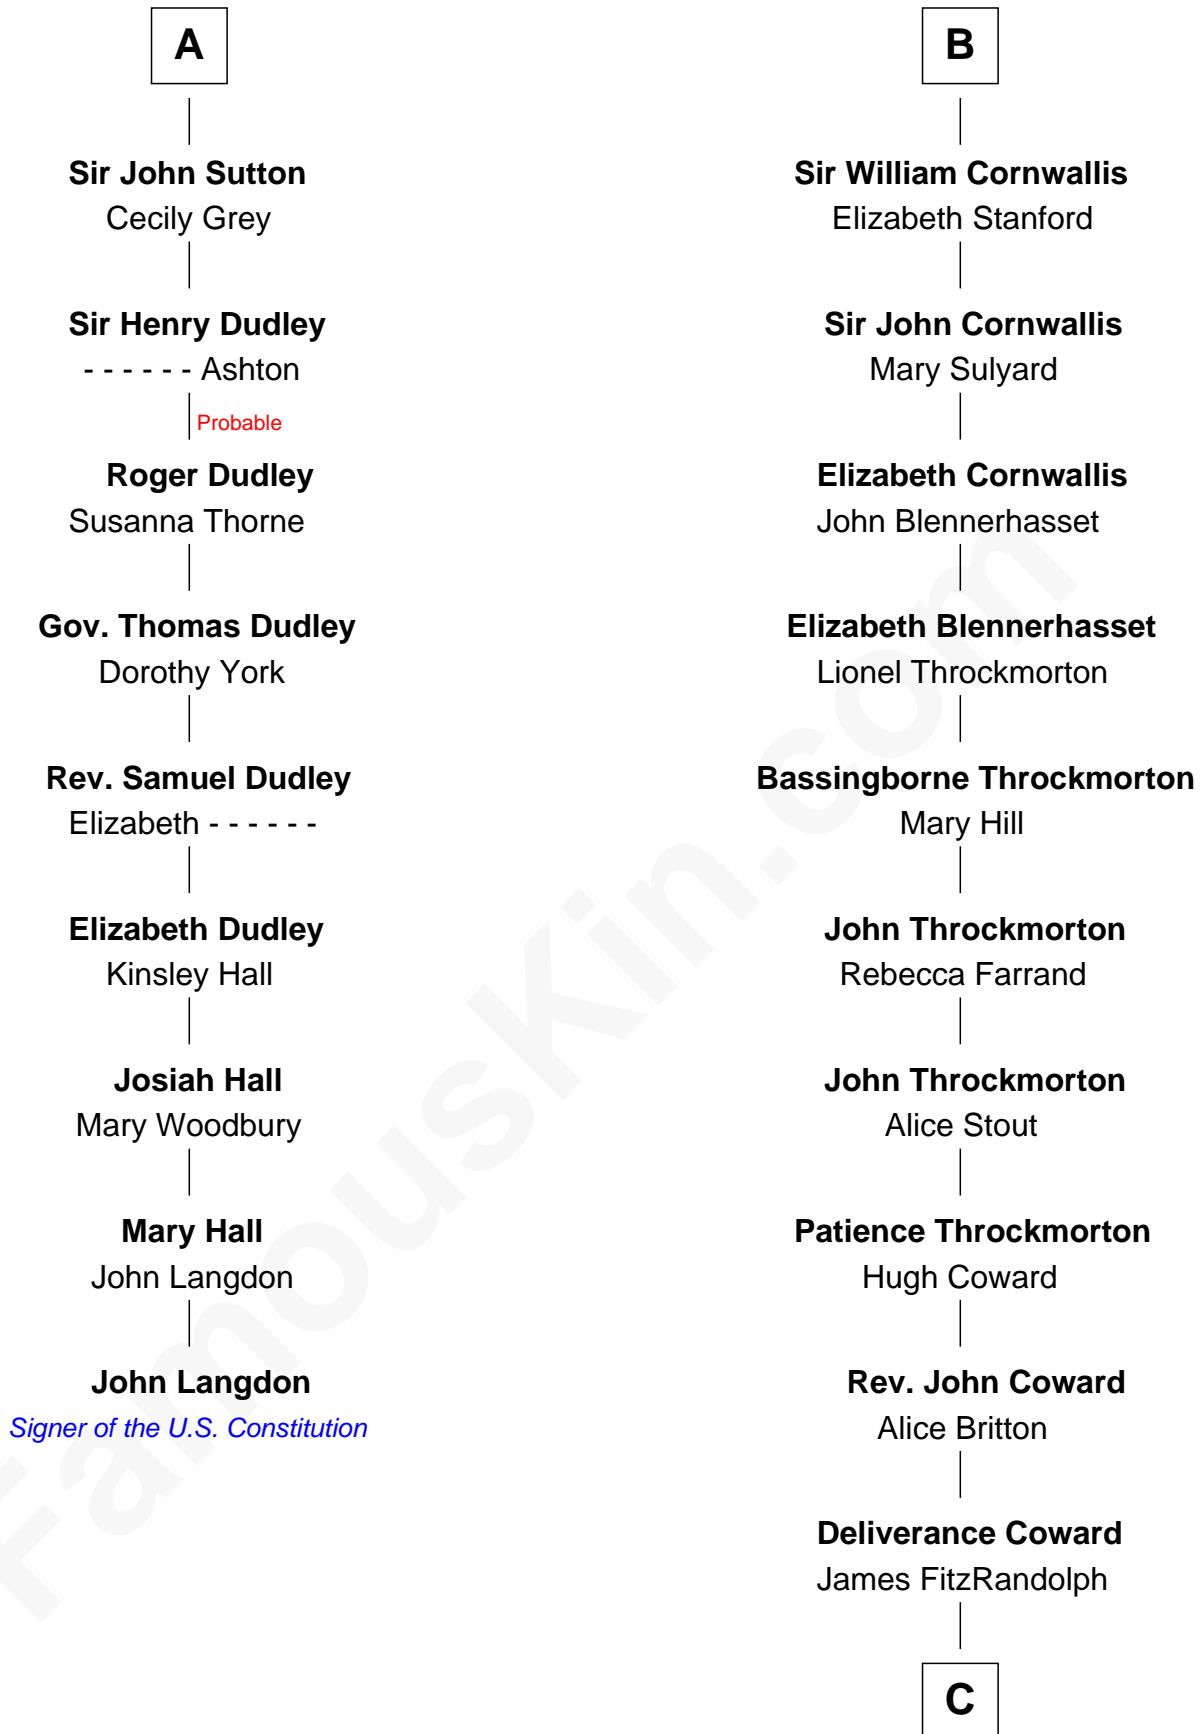

FamousKin.com

Relationship Chart of

John Langdon

Signer of the U.S. Constitution

15th cousin 5 times removed of

Ellen Louise (Axson) Wilson

First Lady of President Woodrow Wilson

C

Isaac FitzRandolph

Eleanor Hunter

Rebecca Longstreet FitzRandolph

Rev. Isaac Stockton Keith Axson

Rev. Samuel Edward Axson

Margaret Jane Hoyt

Ellen Louise (Axson) Wilson

First Lady of Woodrow Wilson