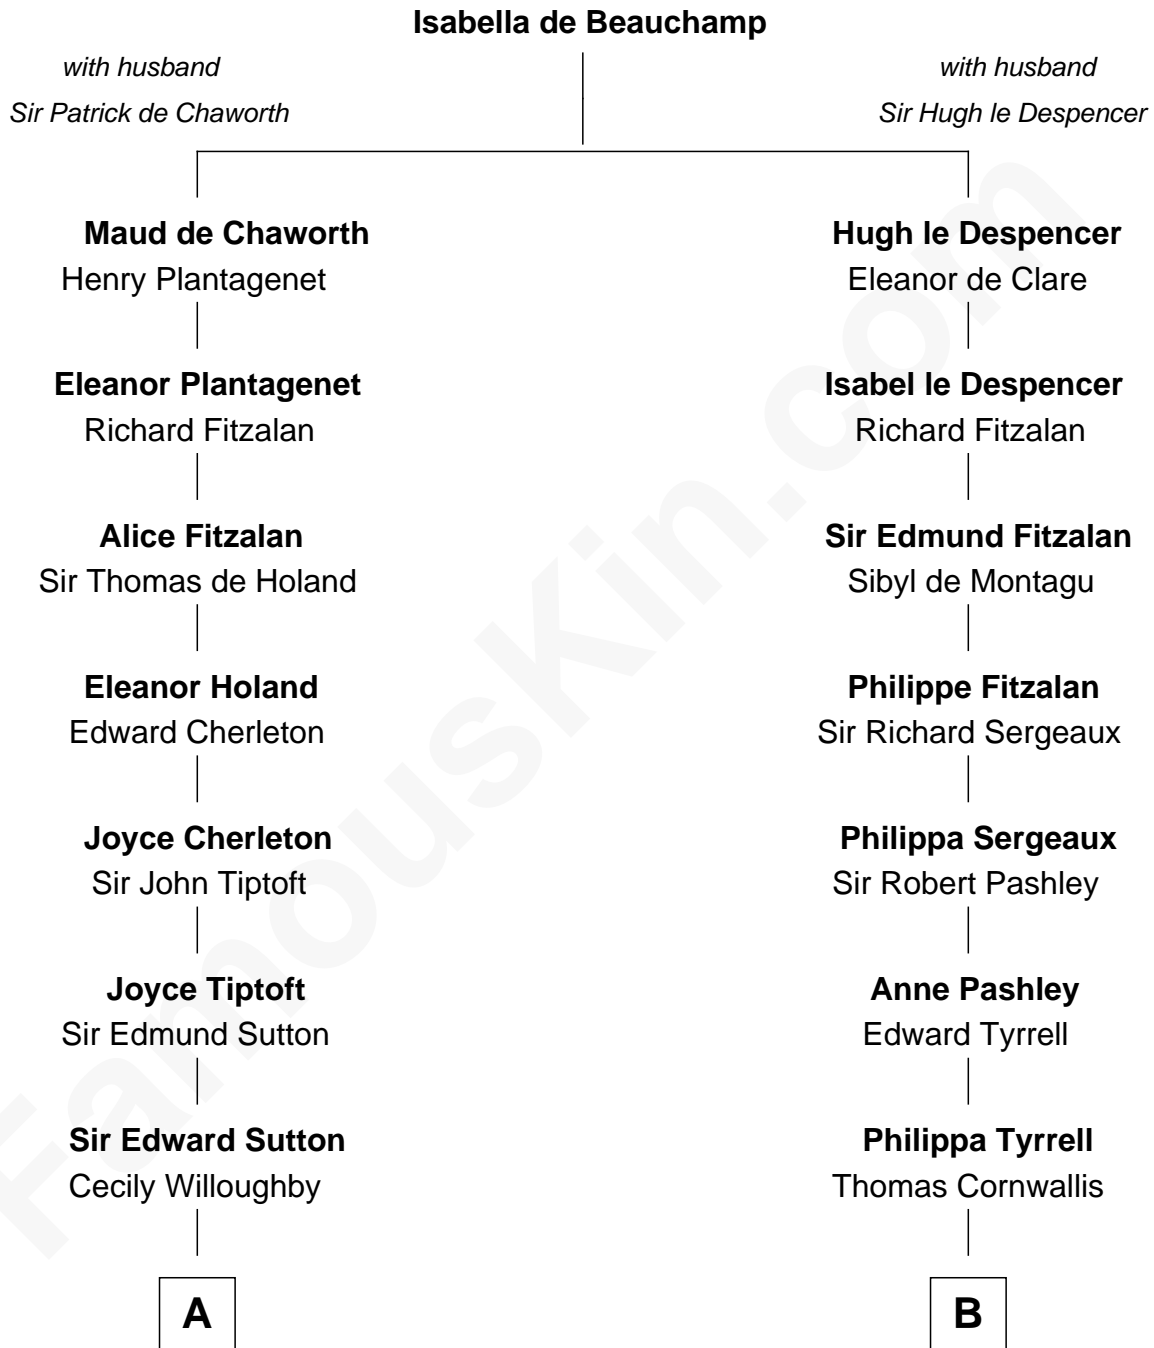

FamousKin.com

Relationship Chart of

John Langdon

Signer of the U.S. Constitution

15th cousin 5 times removed of

Ellen Louise (Axson) Wilson

First Lady of President Woodrow Wilson

C

Isaac FitzRandolph

Eleanor Hunter

Rebecca Longstreet FitzRandolph

Rev. Isaac Stockton Keith Axson

Rev. Samuel Edward Axson

Margaret Jane Hoyt

Ellen Louise (Axson) Wilson

First Lady of Woodrow Wilson