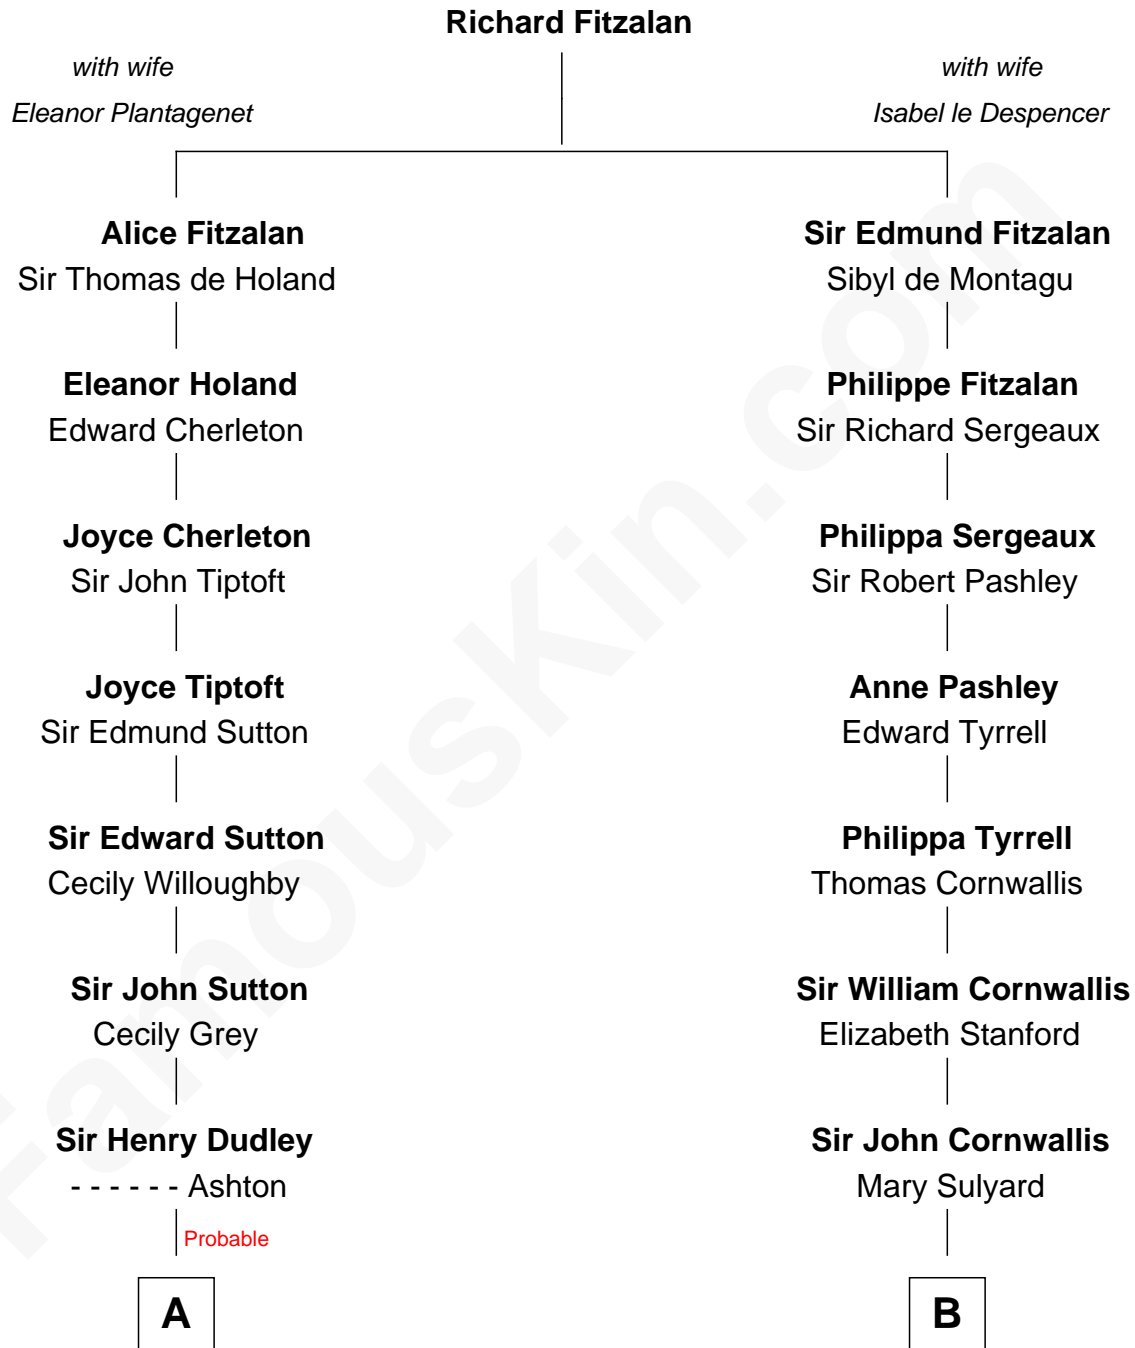

FamousKin.com

Relationship Chart of

John Langdon

Signer of the U.S. Constitution

13th cousin 5 times removed of

Ellen Louise (Axson) Wilson

First Lady of President Woodrow Wilson

C

Rev. Samuel Edward Axson
Margaret Jane Hoyt

Ellen Louise (Axson) Wilson
First Lady of Woodrow Wilson

FamousKin.com