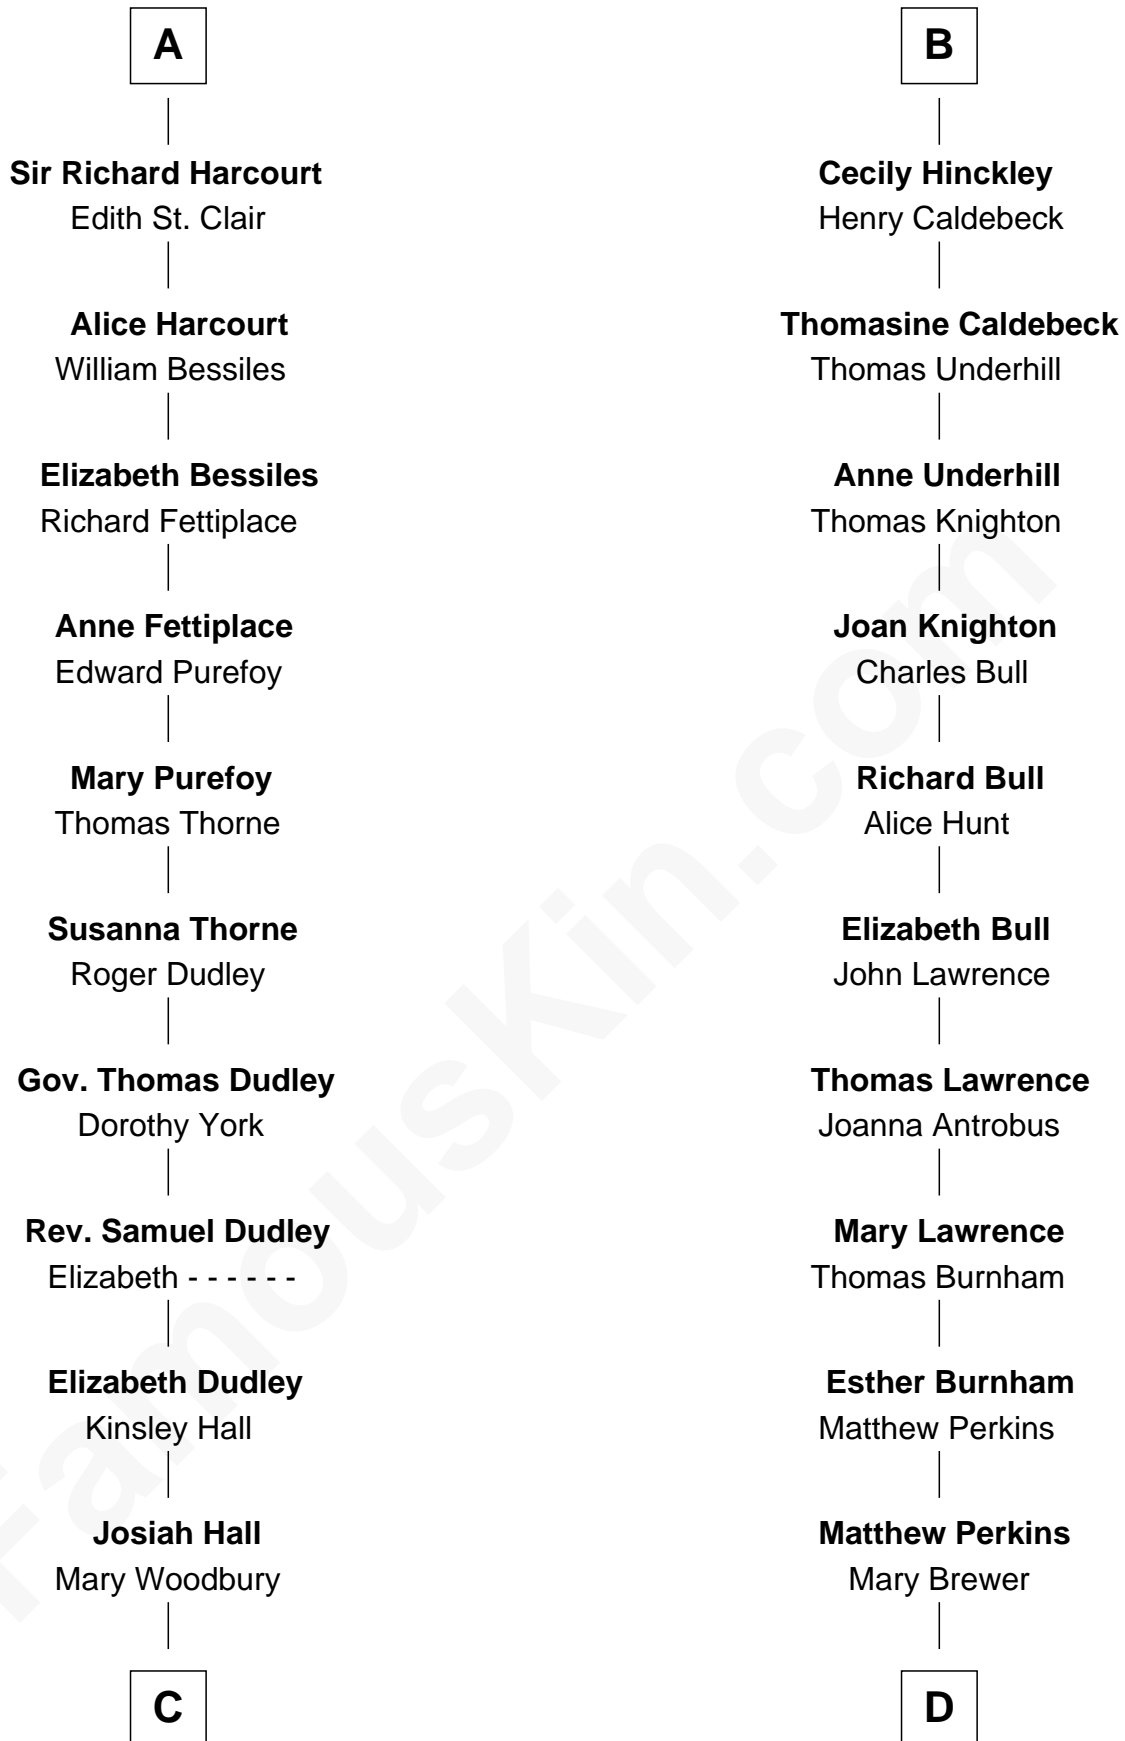

## Relationship Chart of

### John Langdon

*Signer of the U.S. Constitution*

18th cousin 3 times removed of

### Ellen Louise (Axson) Wilson

*First Lady of President Woodrow Wilson*

**C**

**Mary Hall**  
John Langdon

**John Langdon**  
*Signer of the U.S. Constitution*

**D**

**Abraham Perkins**  
Mary Sanborn

**Meribah Perkins**  
Nathan Hoyt