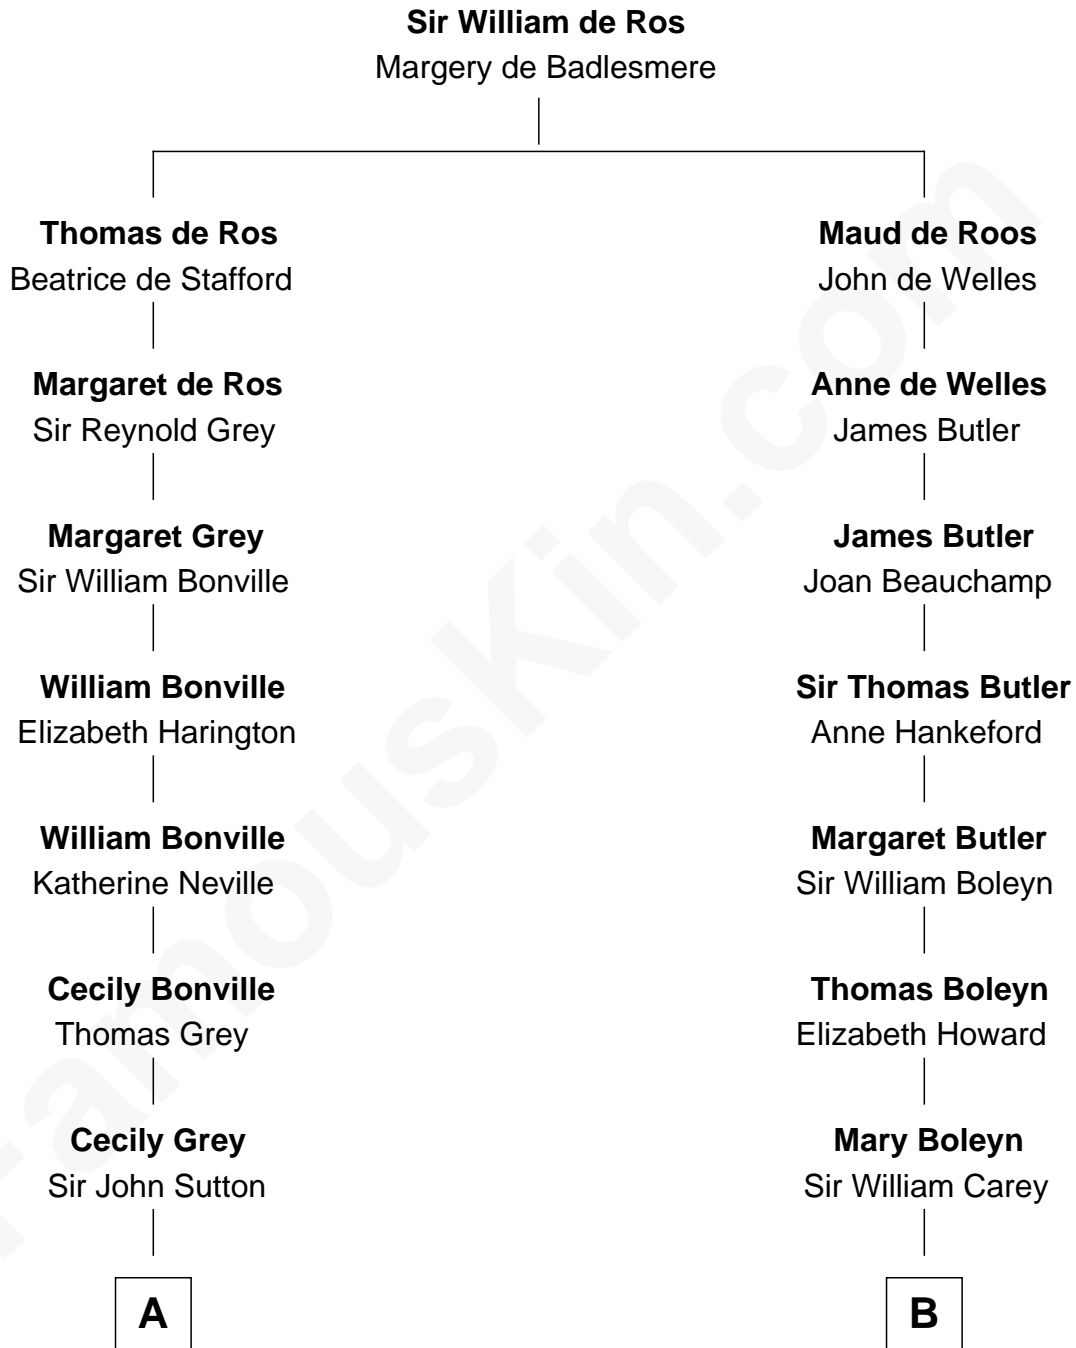

FamousKin.com

Relationship Chart of

John Langdon

Signer of the U.S. Constitution

14th cousin 4 times removed of

Edith (Bolling) Wilson

First Lady of President Woodrow Wilson

C

William Holcombe Bolling

Sarah Spiers White

Edith (Bolling) Wilson

First Lady of Woodrow Wilson

FamousKin.com