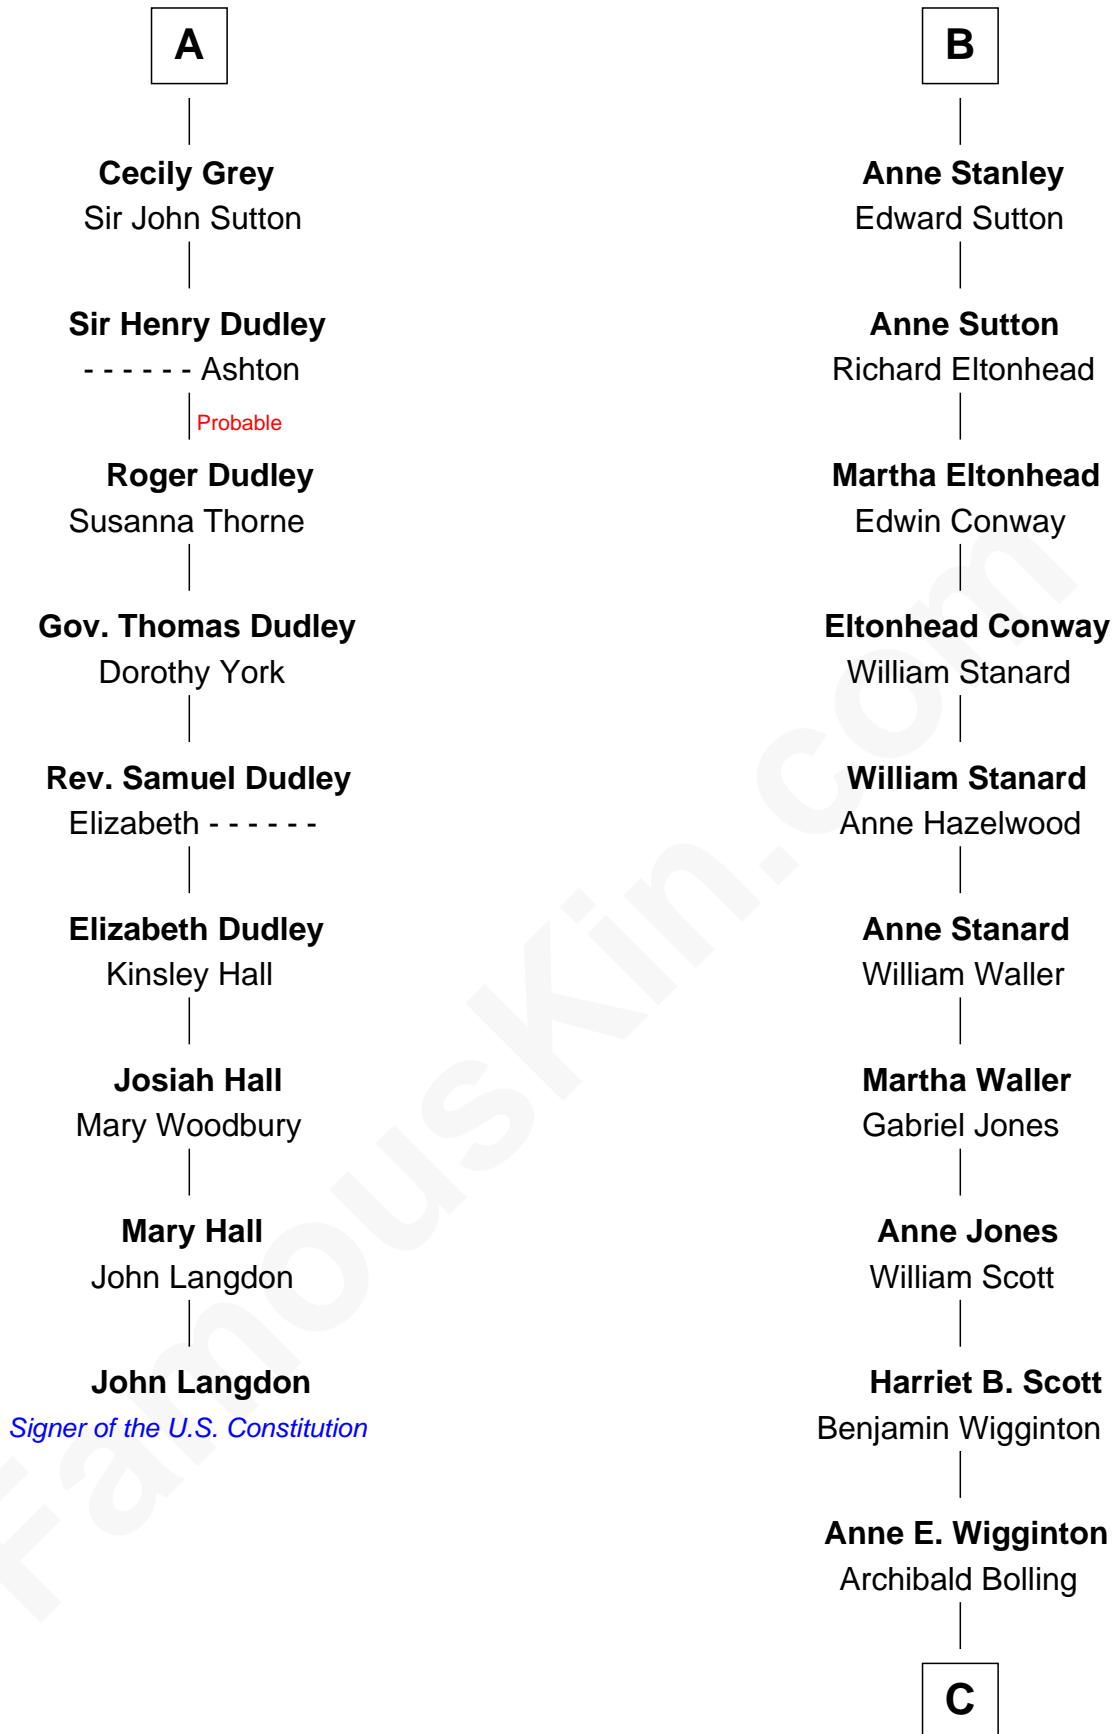

FamousKin.com

Relationship Chart of

John Langdon

Signer of the U.S. Constitution

15th cousin 3 times removed of

Edith (Bolling) Wilson

First Lady of President Woodrow Wilson

C

William Holcombe Bolling

Sarah Spiers White

Edith (Bolling) Wilson

First Lady of Woodrow Wilson

FamousKin.com