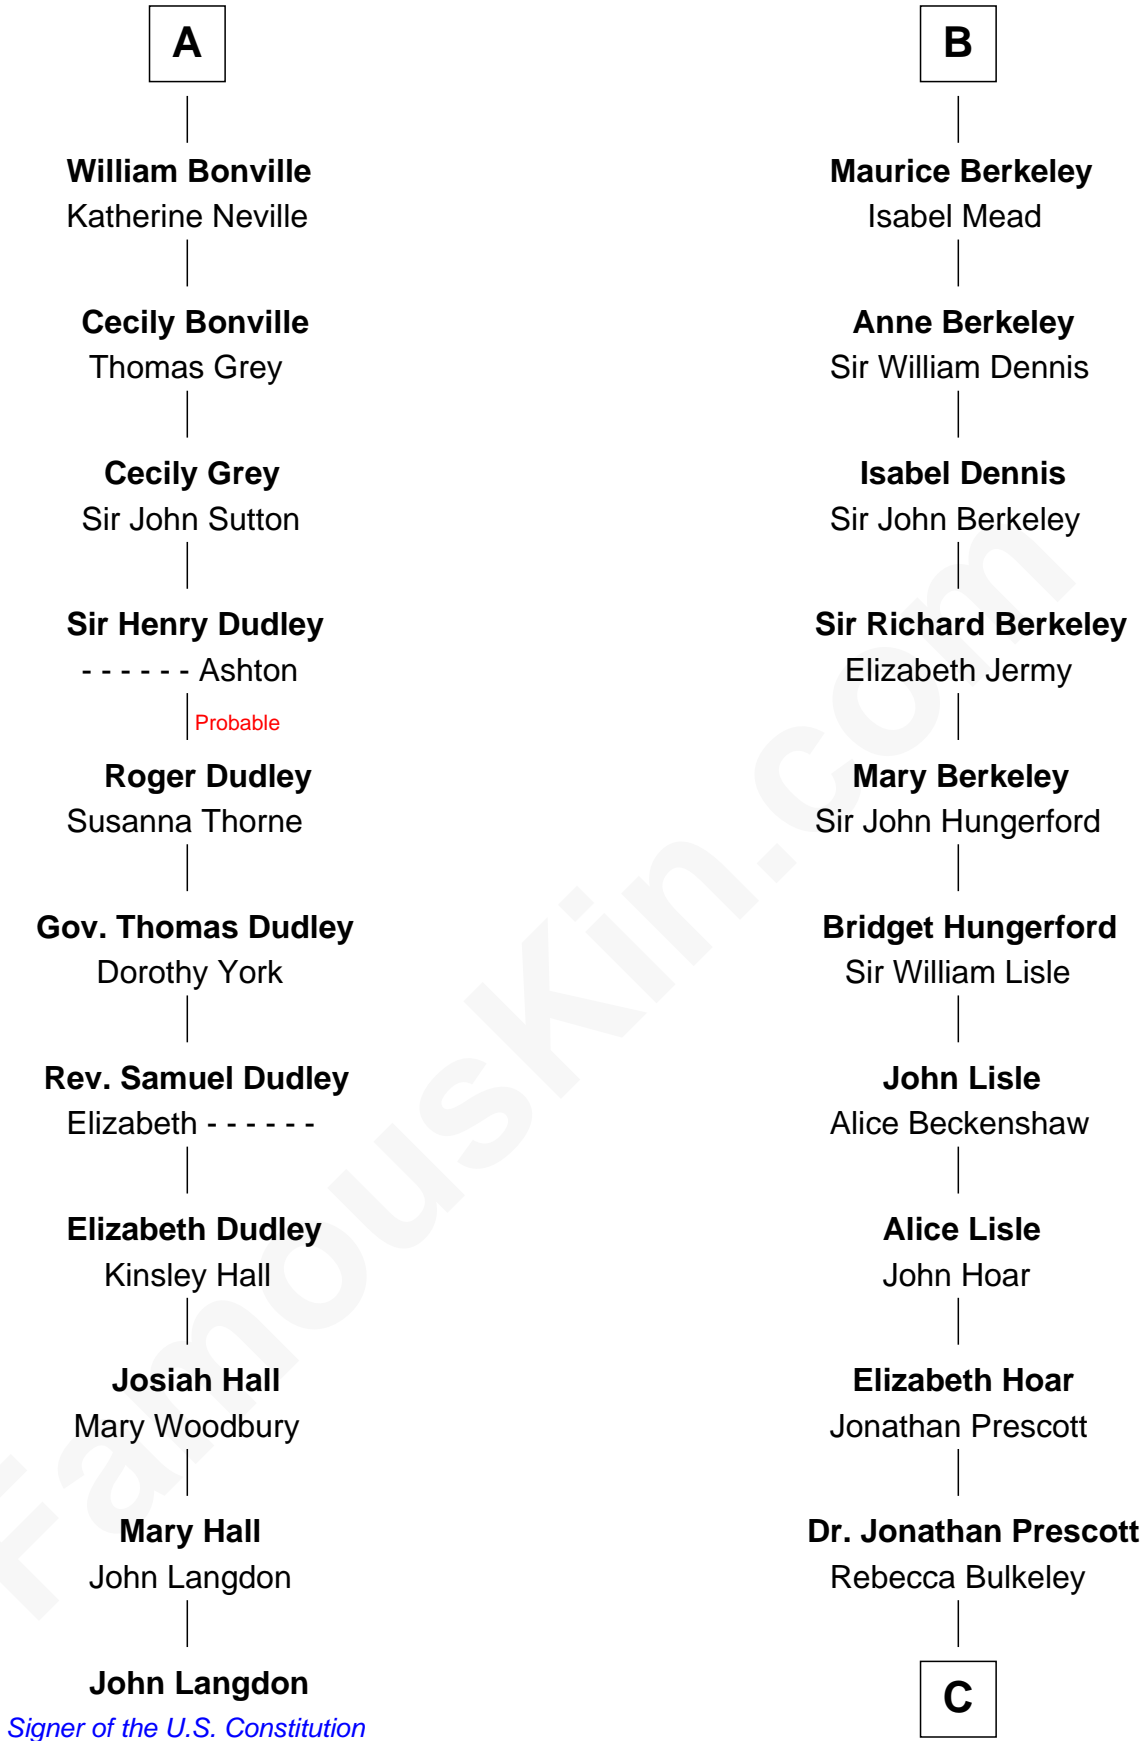

# FamousKin.com Relationship Chart of

**John Langdon**

*Signer of the U.S. Constitution*

17th cousin 1 time removed of

**Samuel Prescott**

*Completed Paul Revere's Midnight Ride*

**Sir Humphrey de Bohun**

Maud of Eu

**C**

—  
**Dr. Abel Prescott**

Abigail Brigham

—  
**Samuel Prescott**

*Completed Paul Revere's Ride*

FamousKin.com