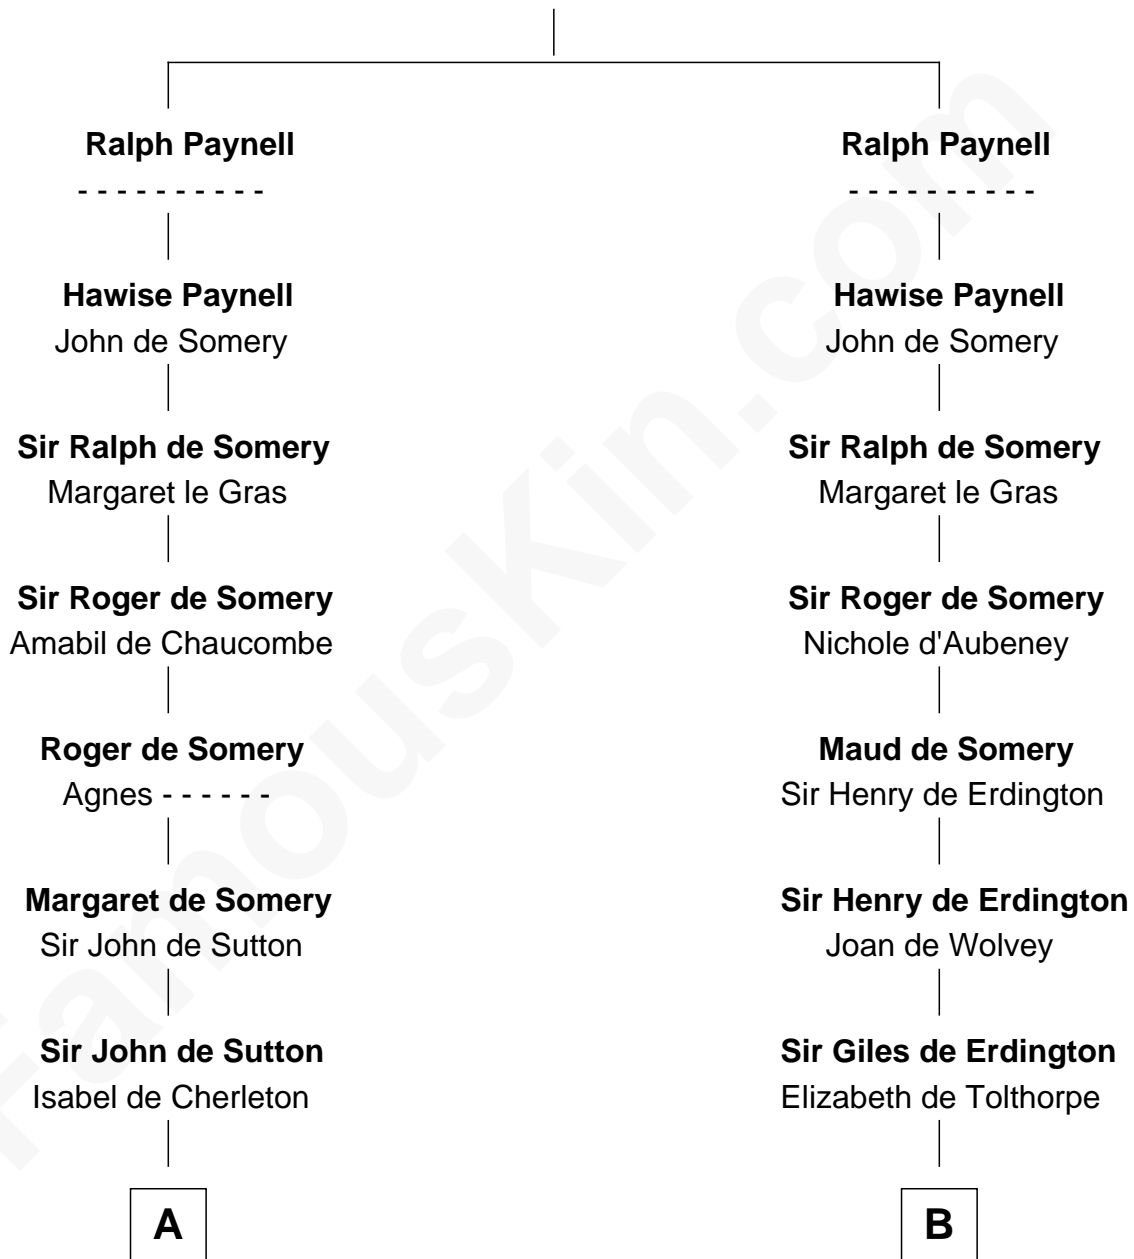

## Relationship Chart of

### John Langdon

Signer of the U.S. Constitution

19th cousin 2 times removed of

### Samuel Prescott

Completed Paul Revere's Midnight Ride

**Fulk Paynel**

-----

**C**

**Rev. Samuel Dudley**

Elizabeth - - - - -

**Elizabeth Dudley**