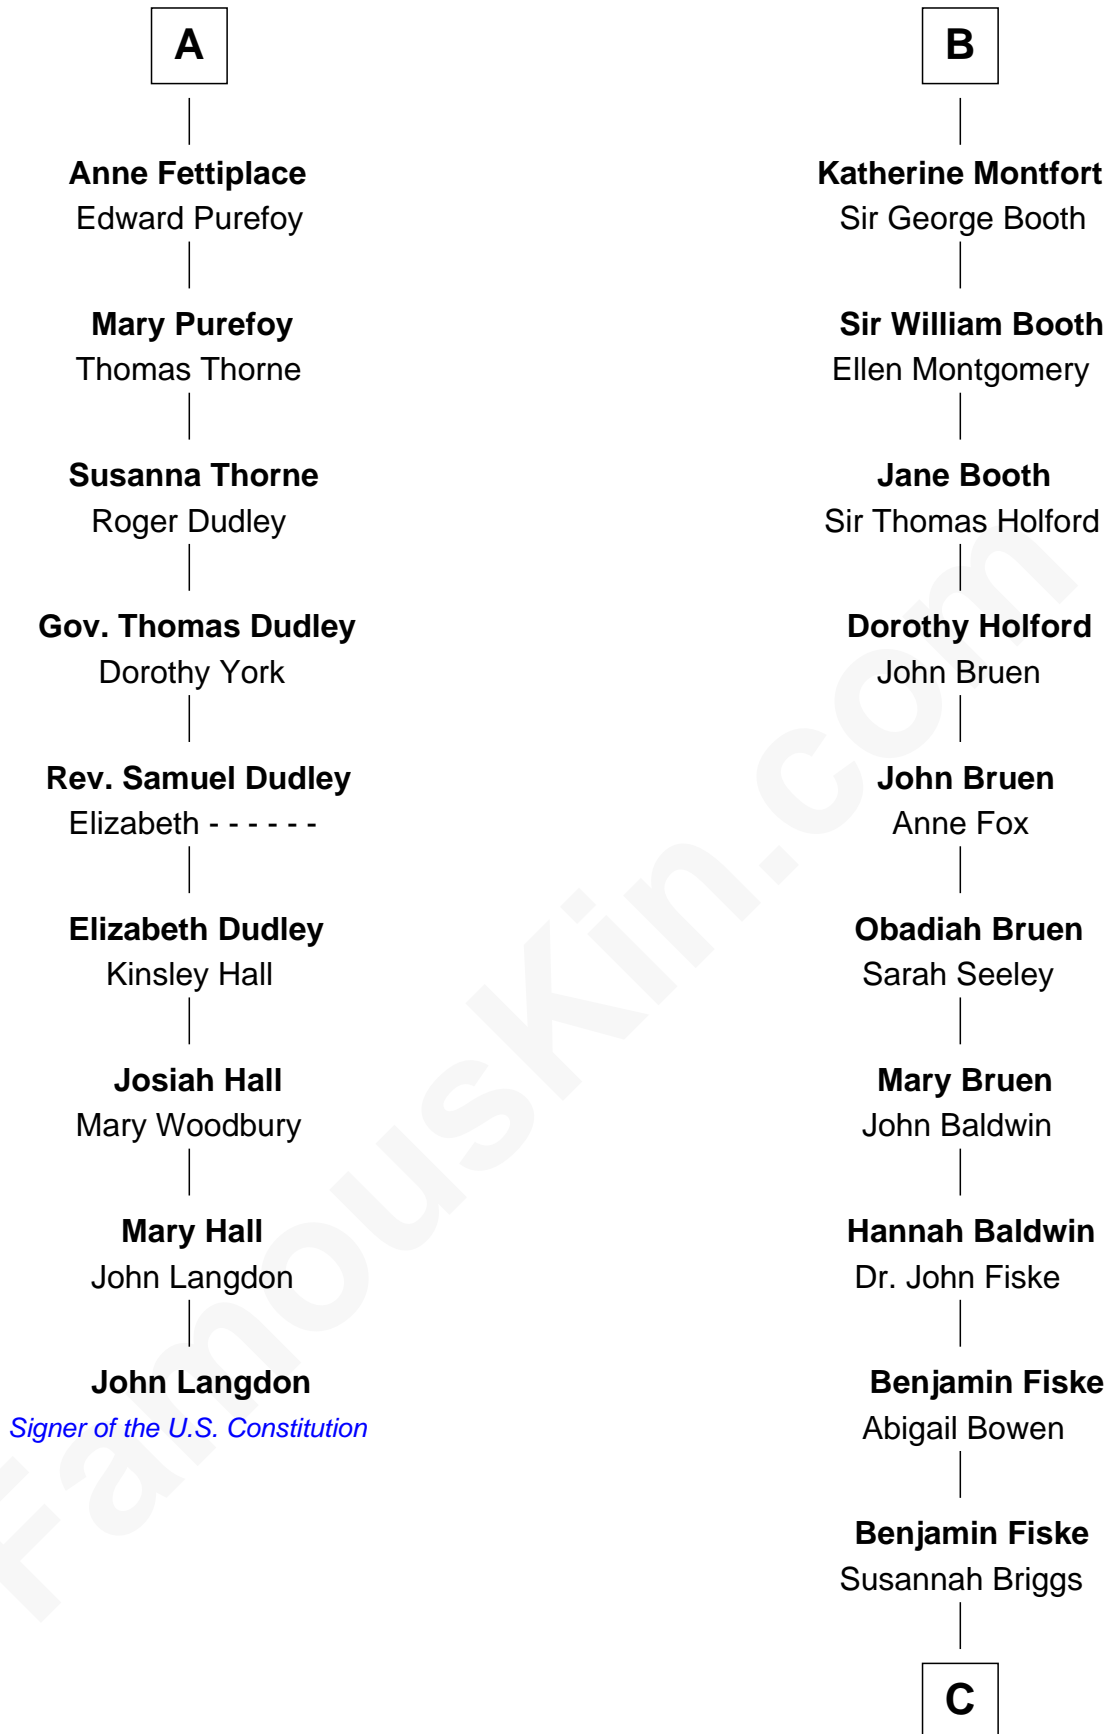

FamousKin.com

Relationship Chart of

John Langdon

Signer of the U.S. Constitution

15th cousin 4 times removed of

Stephen A. Douglas

Participated in Lincoln-Douglas Debates

C