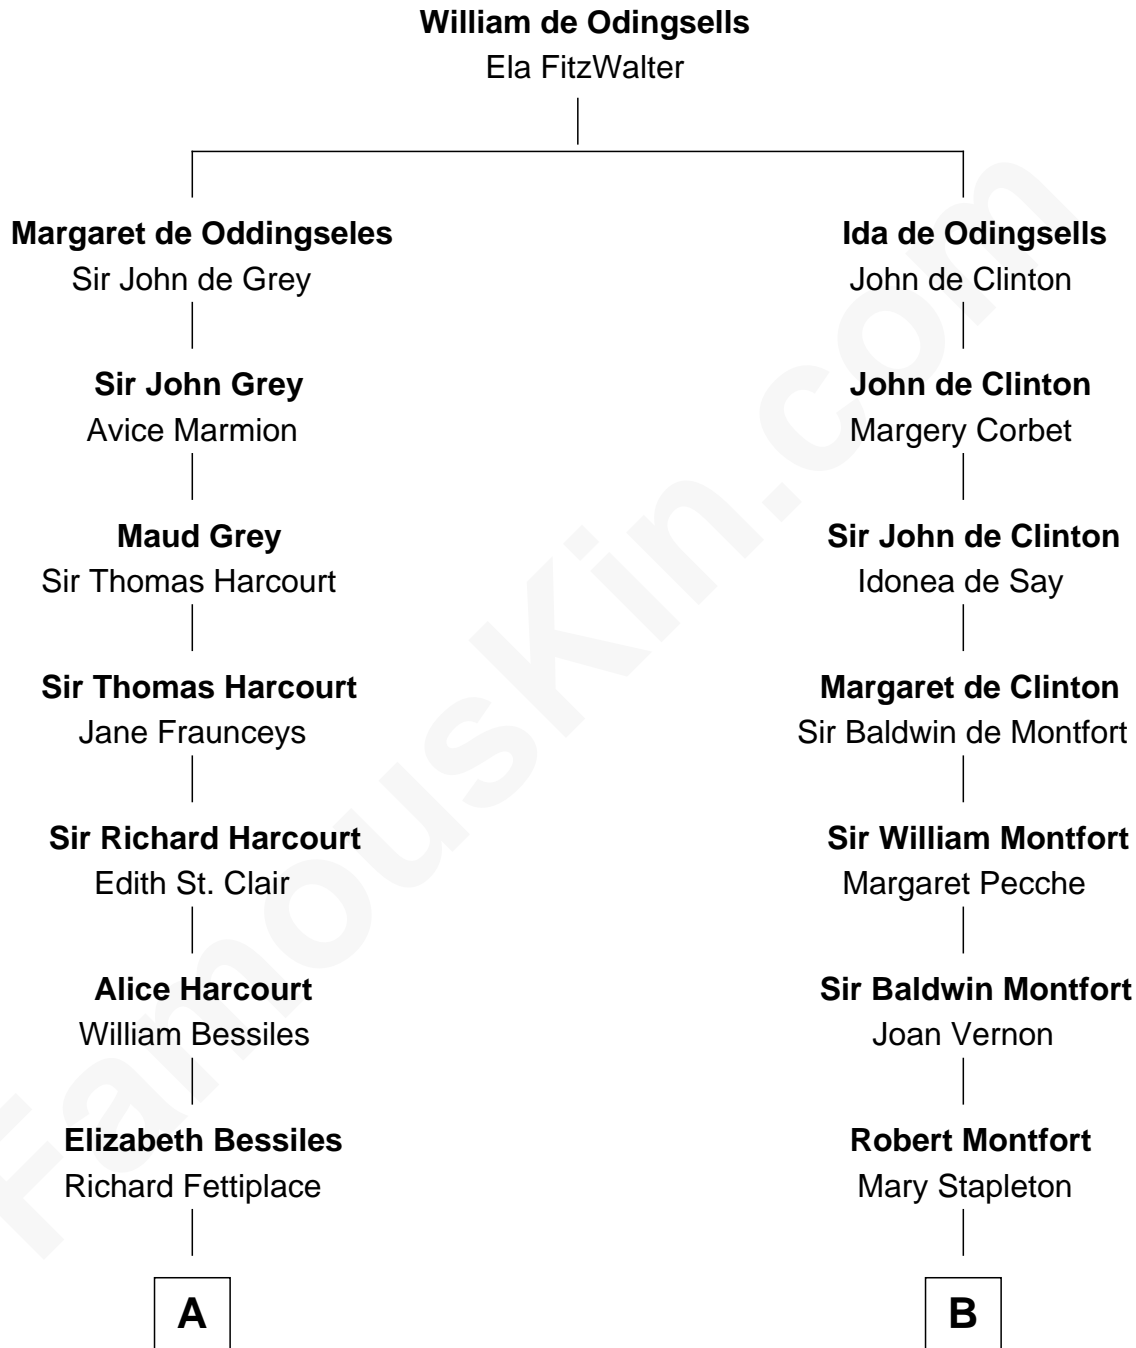

FamousKin.com

Relationship Chart of

John Langdon

Signer of the U.S. Constitution

15th cousin 4 times removed of

Stephen A. Douglas

Participated in Lincoln-Douglas Debates

C