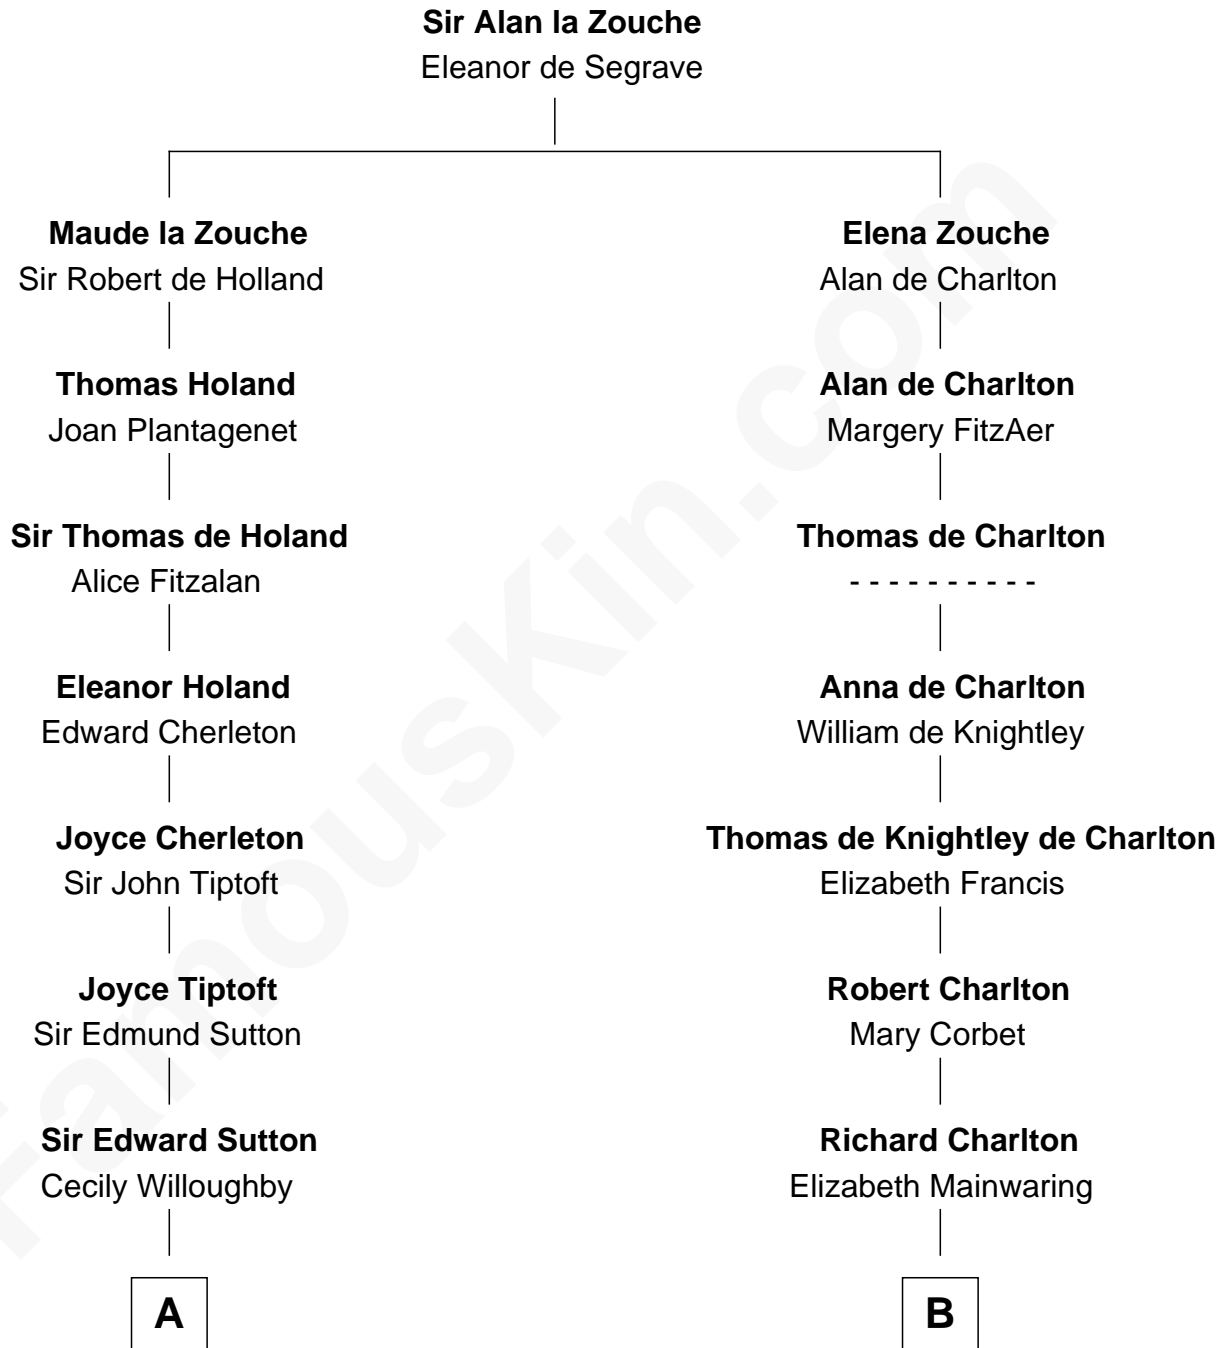

FamousKin.com Relationship Chart of

John Langdon

Signer of the U.S. Constitution

15th cousin 4 times removed of

John Davis Long

32nd Governor of Massachusetts

C

Simon Davis
Persis Temple

Julia Temple Davis
Zadoc Long

John Davis Long
32nd Governor of Massachusetts

FamousKin.com