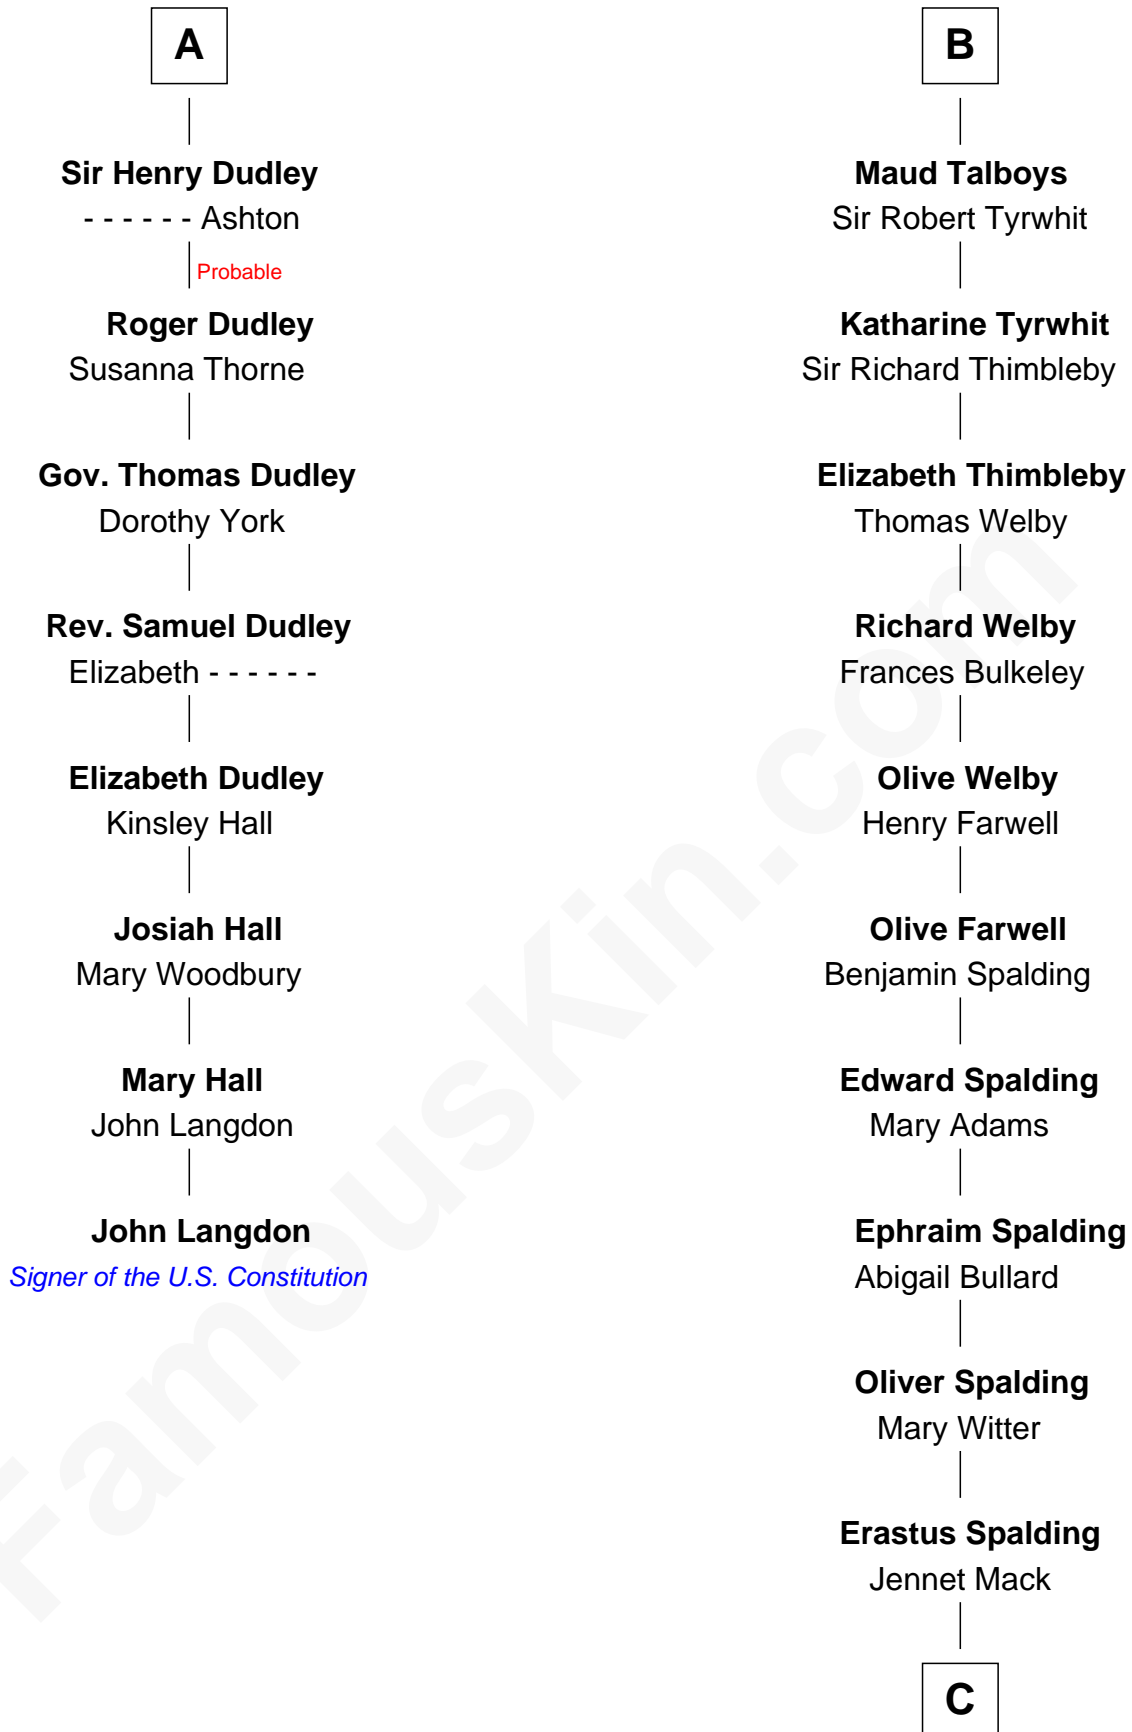

FamousKin.com Relationship Chart of

John Langdon

Signer of the U.S. Constitution

14th cousin 6 times removed of

Katharine Hepburn

Movie Actress

Henry Plantagenet

Maud de Chaworth

Joyce Tiptoft

Sir Edmund Sutton

Sir Edward Sutton

Cecily Willoughby

Sir John Sutton

Cecily Grey

A

Joan of Lancaster

John de Mowbray

John de Mowbray

Elizabeth de Segrave

Joan de Mowbray

Sir Thomas Grey

Maud Grey

Sir Robert Ogle

Anne Ogle

Sir William Heron

Elizabeth Heron

Sir John Heron

Elizabeth Heron

Sir Robert Talboys

B

C

—
Martha Ann Spalding