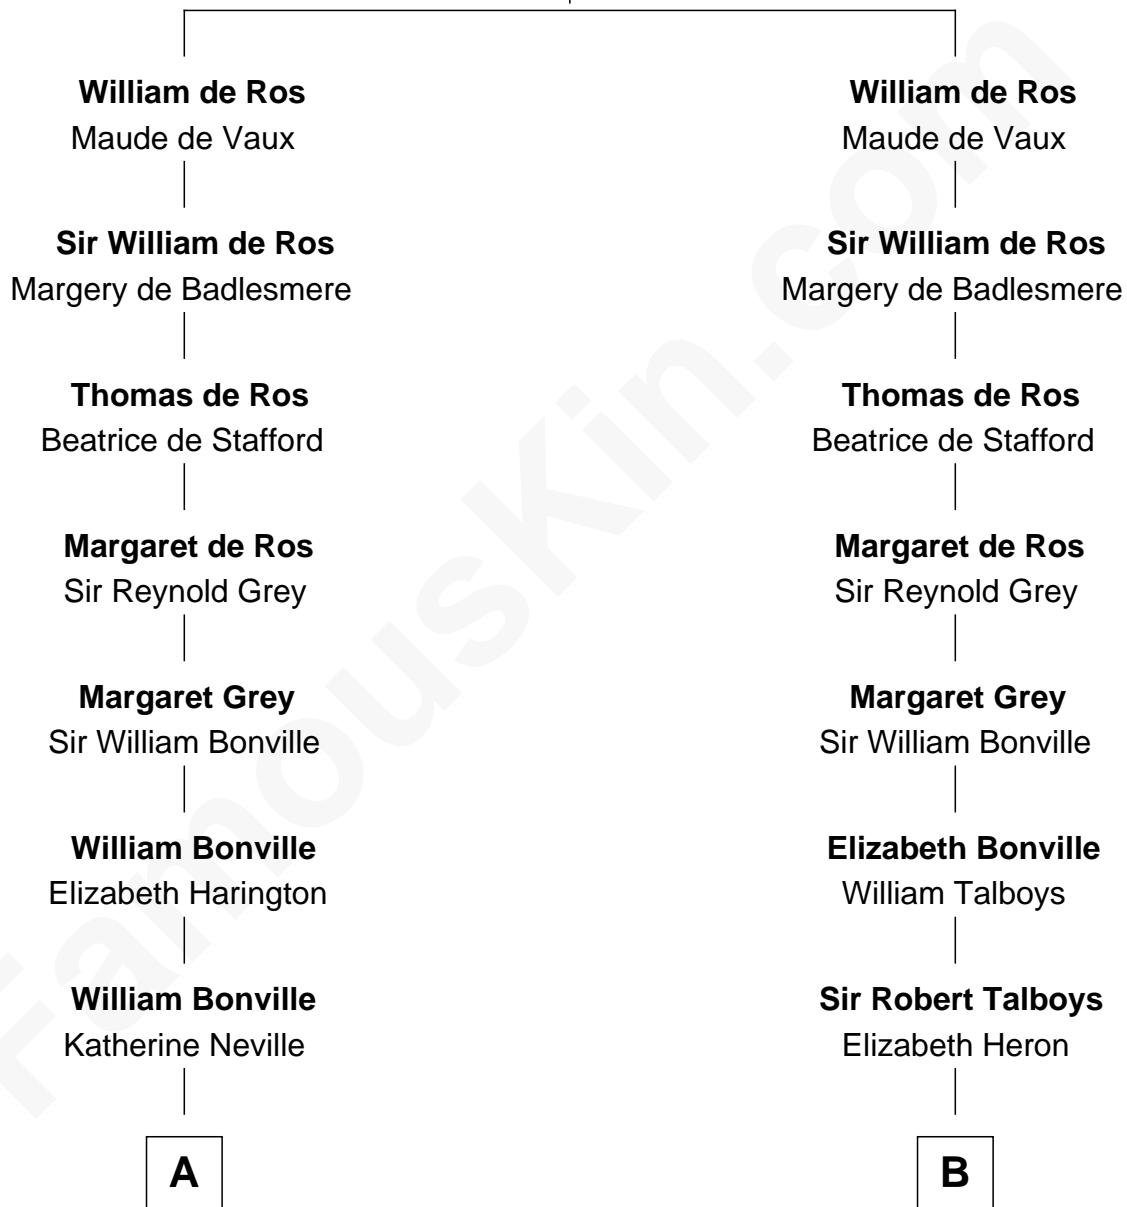

FamousKin.com Relationship Chart of

John Langdon

Signer of the U.S. Constitution

16th cousin 4 times removed of

Katharine Hepburn

Movie Actress

Sir Robert de Ros

Isabel de Aubeney

C

Martha Ann Spalding

Leman Benton Garlinghouse

Caroline Garlinghouse

Alfred Augustus Houghton

Katharine Martha Houghton

Thomas Norval Hepburn

Katharine Hepburn