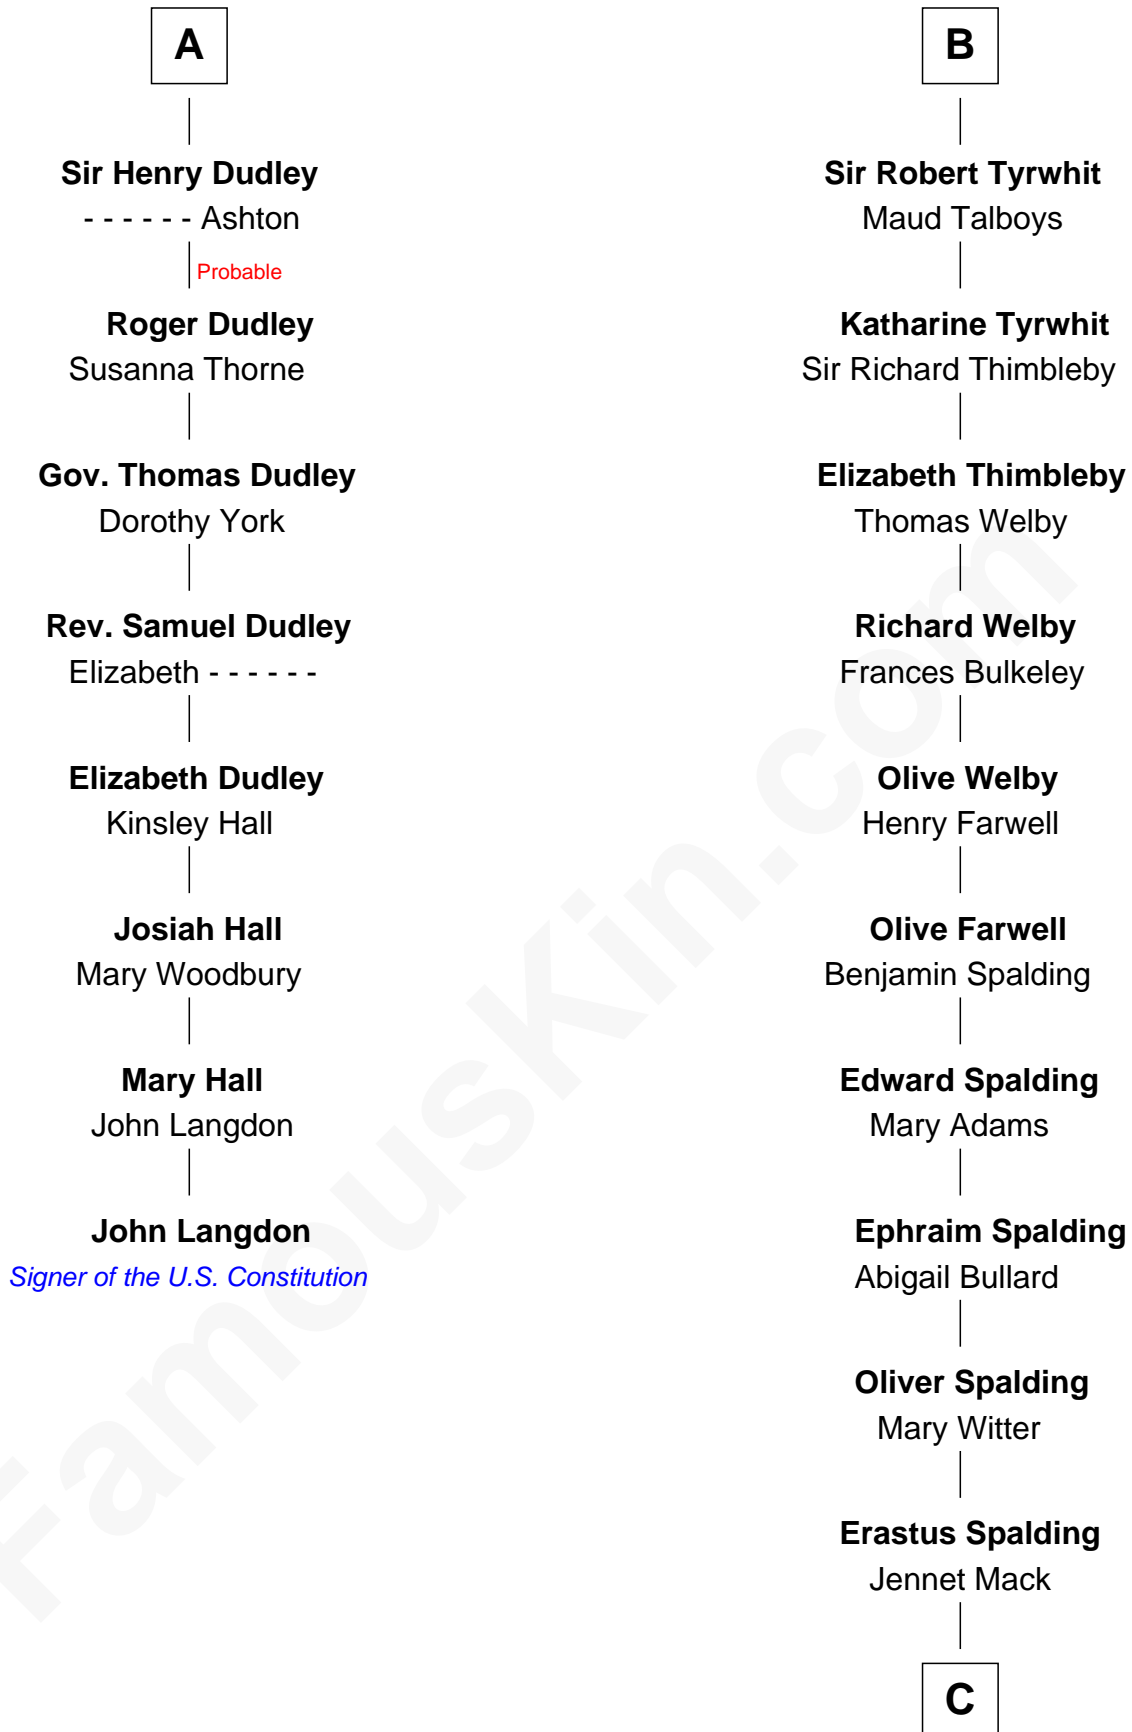

# FamousKin.com Relationship Chart of

**John Langdon**

*Signer of the U.S. Constitution*

14th cousin 6 times removed of

**Katharine Hepburn**

*Movie Actress*

**Eudo la Zouche**  
Milicent de Cantilupe

**Eve la Zouche**  
Sir Maurice de Berkeley

**Thomas de Berkeley**  
Katherine de Clyvedon

**Sir John Berkeley**  
Elizabeth Betteshorne

**Elizabeth Berkeley**  
Sir John Sutton

**Sir Edmund Sutton**  
Joyce Tiptoft

**Sir Edward Sutton**  
Cecily Willoughby

**Sir John Sutton**  
Cecily Grey

**A**

**Sir William la Zouche**  
Maud Lovel

**Milicent la Zouche**  
Sir William Deincourt

**Margaret Deincourt**  
Sir Robert de Tibetot

**Elizabeth de Tibetot**  
Sir Philip le Despencer

**Margery Despencer**  
Sir Roger Wentworth

**Agnes Wentworth**  
Sir Robert Constable

**Anne Constable**  
William Tyrwhit

**B**

**C**

**Martha Ann Spalding**

Leman Benton Garlinghouse

**Caroline Garlinghouse**