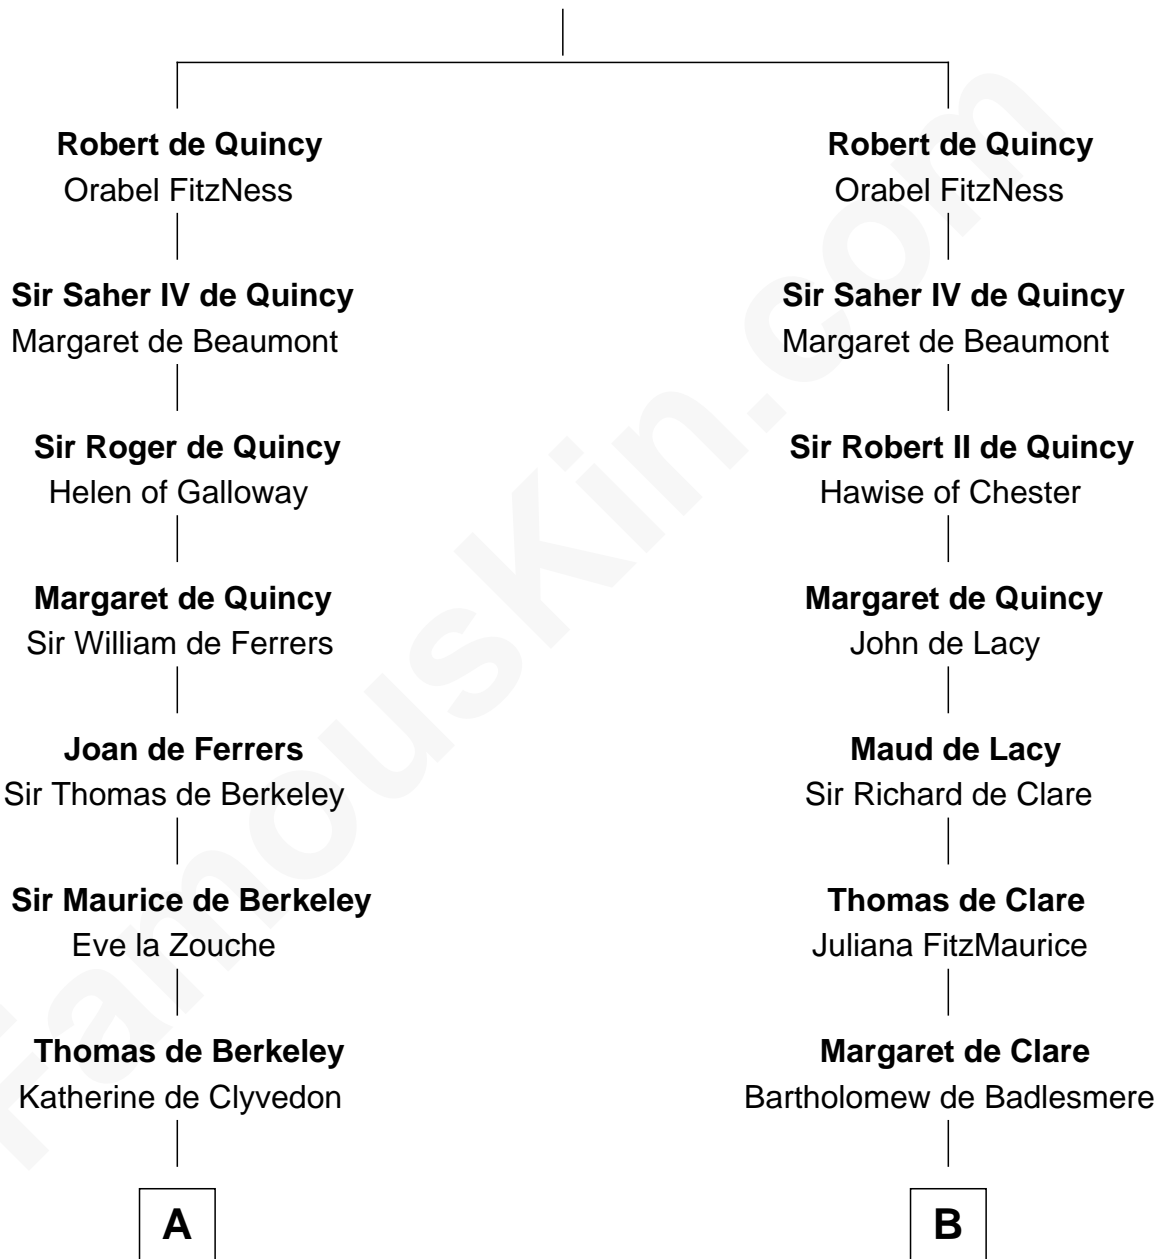

FamousKin.com

Relationship Chart of

John Langdon

Signer of the U.S. Constitution

19th cousin 1 time removed of

Roger Sherman

Signer of the Declaration of Independence

Saher I de Quincy

Maud de St. Liz

C

Josiah Hall
Mary Woodbury

Mary Hall
John Langdon

John Langdon
Signer of the U.S. Constitution

D

Mary Palgrave
Roger Wellington

Benjamin Wellington
Elizabeth Sweetman

Mehetable Wellington
William Sherman

Roger Sherman
Signer of Declaration of Independence