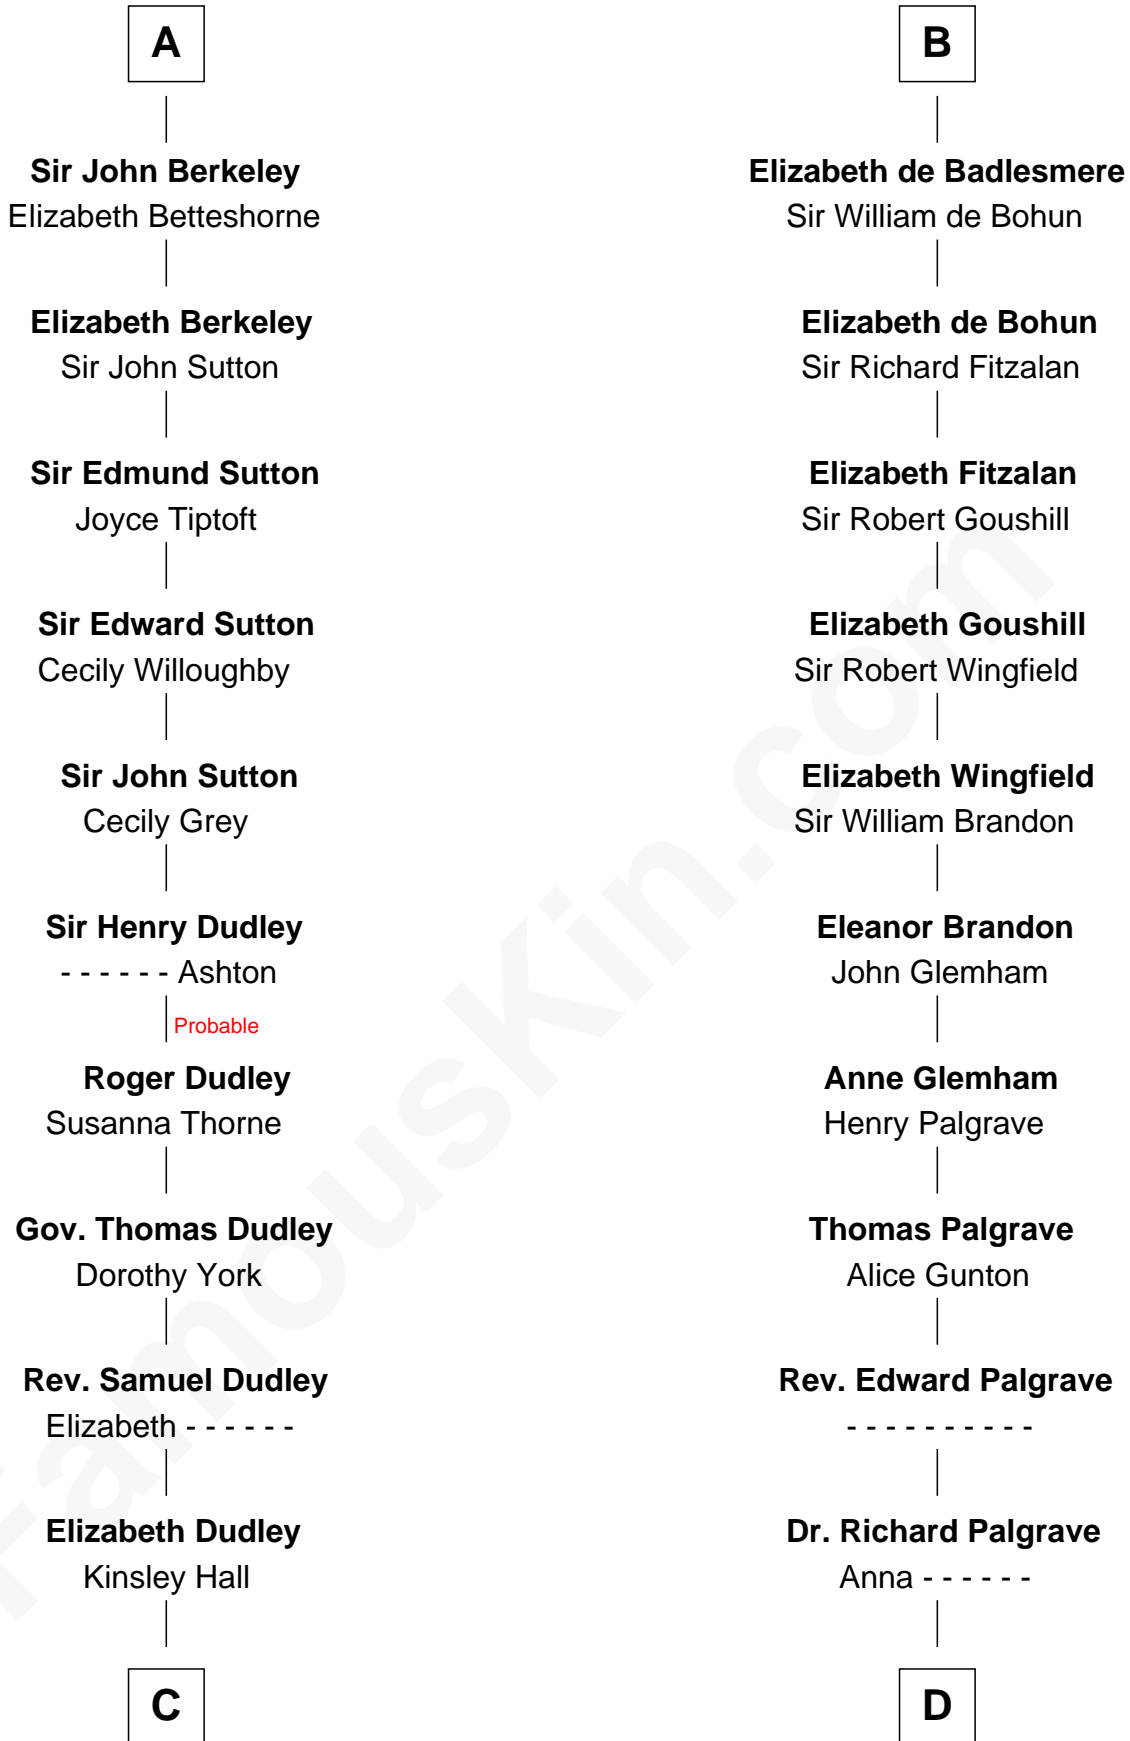

FamousKin.com

Relationship Chart of

John Langdon

Signer of the U.S. Constitution

19th cousin 1 time removed of

Roger Sherman

Signer of the Declaration of Independence

Saher I de Quincy

Maud de St. Liz

C

Josiah Hall
Mary Woodbury

Mary Hall
John Langdon

John Langdon
Signer of the U.S. Constitution

D

Mary Palgrave
Roger Wellington

Benjamin Wellington
Elizabeth Sweetman

Mehetable Wellington
William Sherman

Roger Sherman
Signer of Declaration of Independence