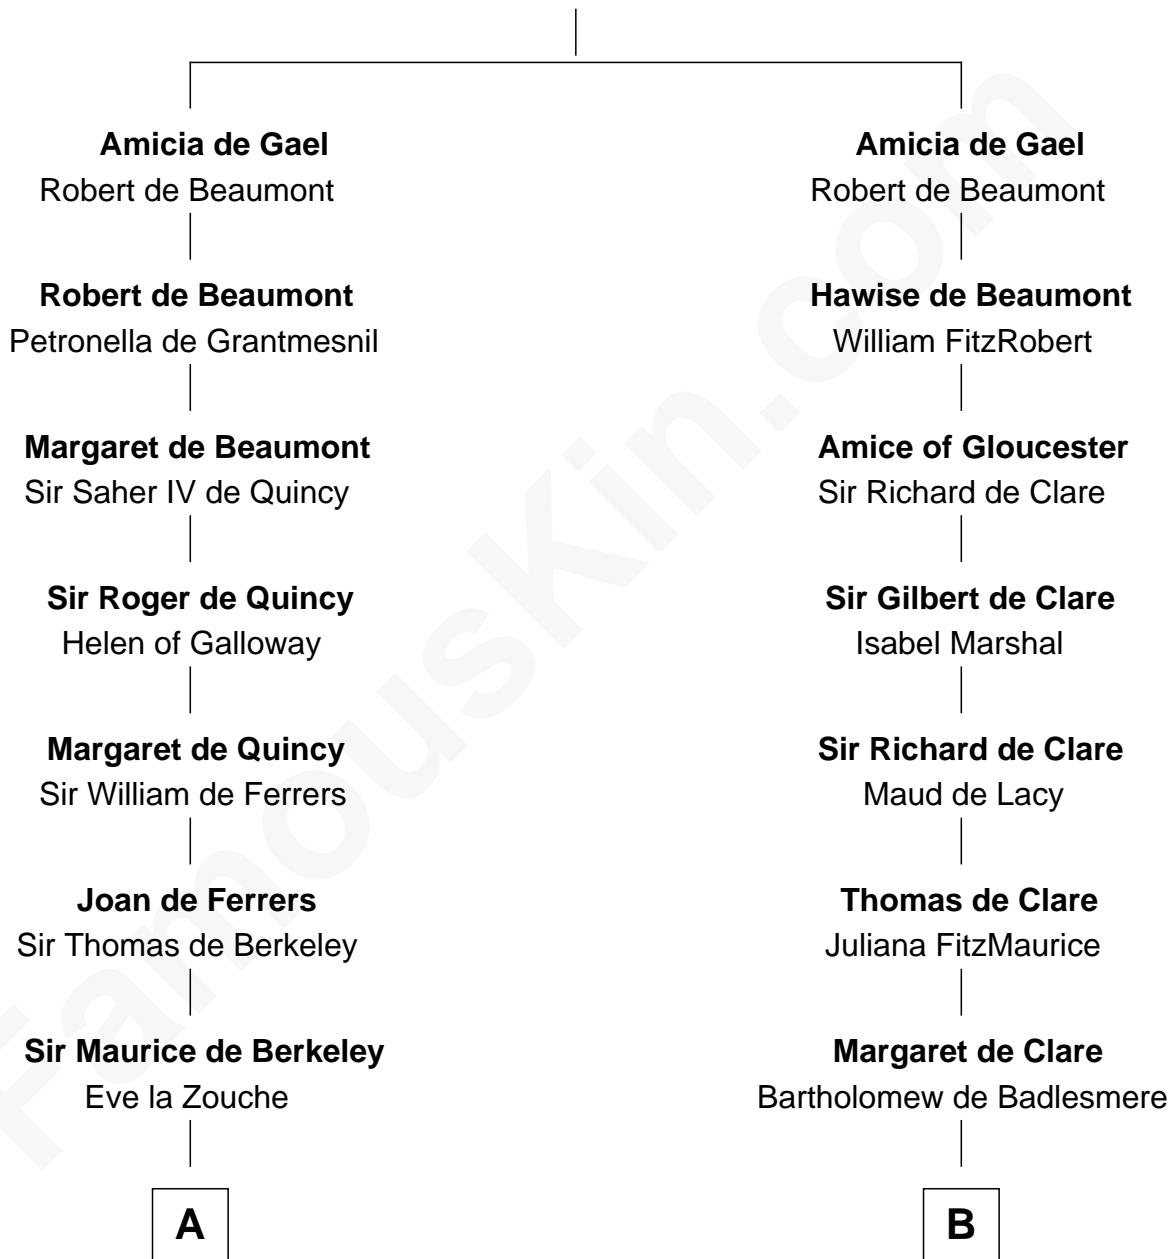

# FamousKin.com Relationship Chart of

**John Langdon**

*Signer of the U.S. Constitution*

20th cousin of

**Roger Sherman**

*Signer of the Declaration of Independence*

**Ralph de Gael**

**C**

**Elizabeth Dudley**

Kinsley Hall

**Josiah Hall**

Mary Woodbury

**Mary Hall**

John Langdon

**John Langdon**

*Signer of the U.S. Constitution*

**D**

**Mary Palgrave**

Roger Wellington

**Benjamin Wellington**

Elizabeth Sweetman

**Mehetable Wellington**

William Sherman

**Roger Sherman**