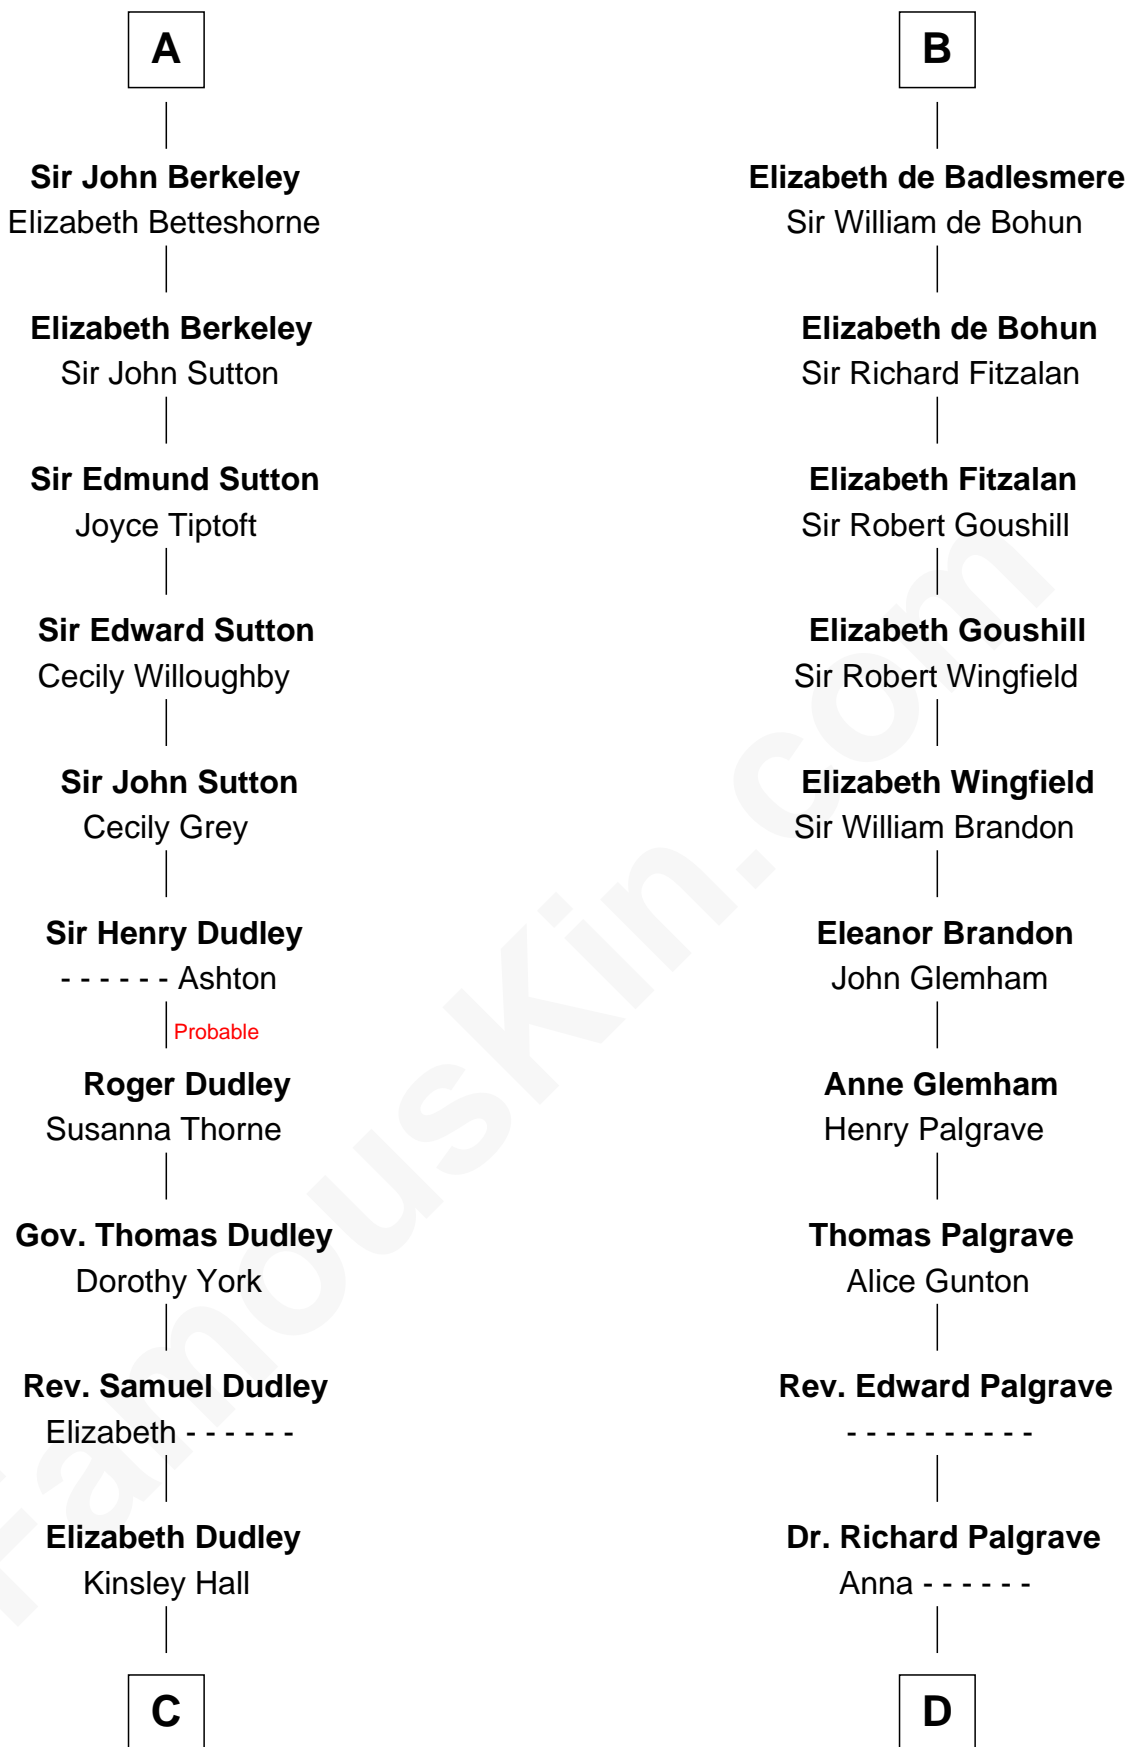

FamousKin.com

Relationship Chart of

John Langdon

Signer of the U.S. Constitution

19th cousin 1 time removed of

Roger Sherman

Signer of the Declaration of Independence

Hugh de Grantmesnil

C

Josiah Hall
Mary Woodbury

Mary Hall
John Langdon

John Langdon
Signer of the U.S. Constitution

D

Mary Palgrave
Roger Wellington

Benjamin Wellington
Elizabeth Sweetman

Mehetable Wellington
William Sherman