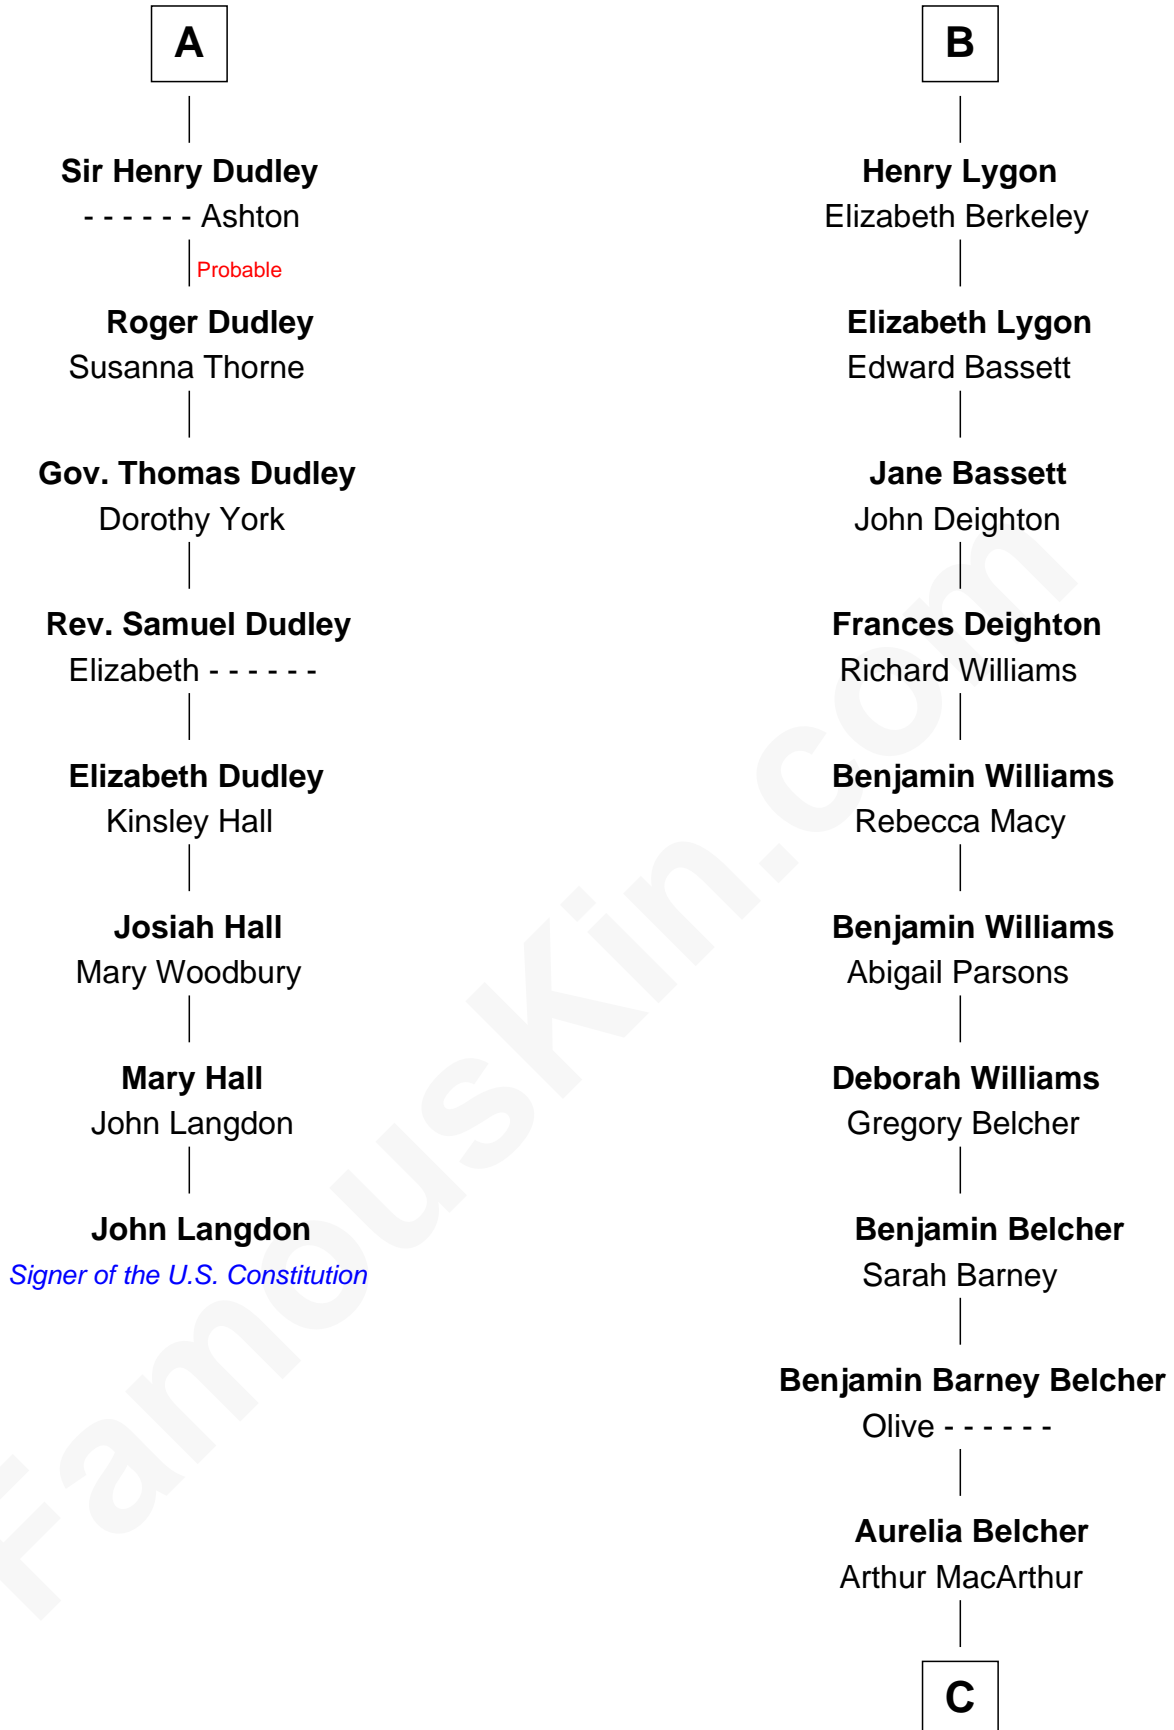

FamousKin.com

Relationship Chart of

John Langdon

Signer of the U.S. Constitution

14th cousin 4 times removed of

General Douglas MacArthur

U.S. Army - World War II

C

Gen. Arthur MacArthur
Mary Pinckney Hardy

General Douglas MacArthur
U.S. Army - World War II

FamousKin.com