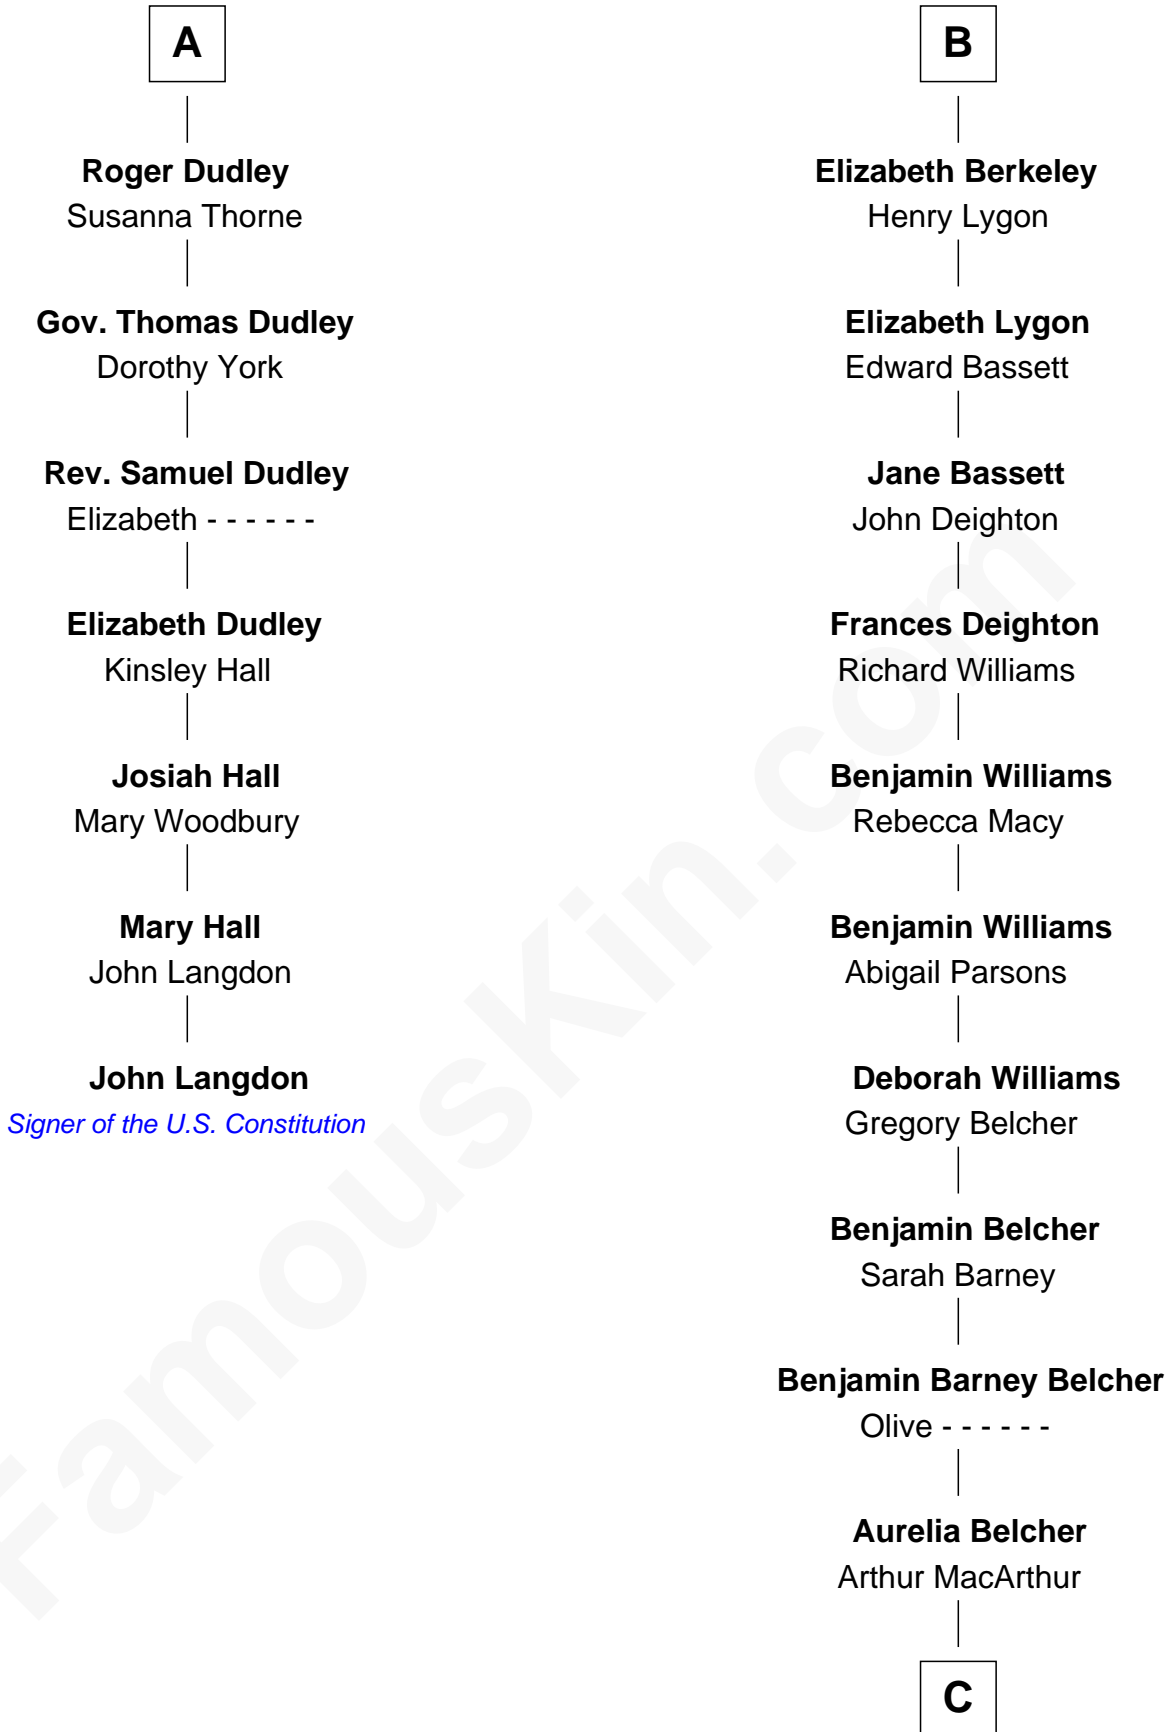

FamousKin.com

Relationship Chart of

John Langdon

Signer of the U.S. Constitution

13th cousin 5 times removed of

General Douglas MacArthur

U.S. Army - World War II

Sir Maurice de Berkeley

A

Maurice de Berkeley

Margaret -----

Thomas Berkeley

Catherine Botetourte

Maurice Berkeley

Johanna Denham

Maurice Berkeley

Ellen Montfort

Sir William Berkeley

Anne Stafford

Richard Berkeley

Elizabeth Conningsby

Sir John Berkeley

Isabel Dennis

B