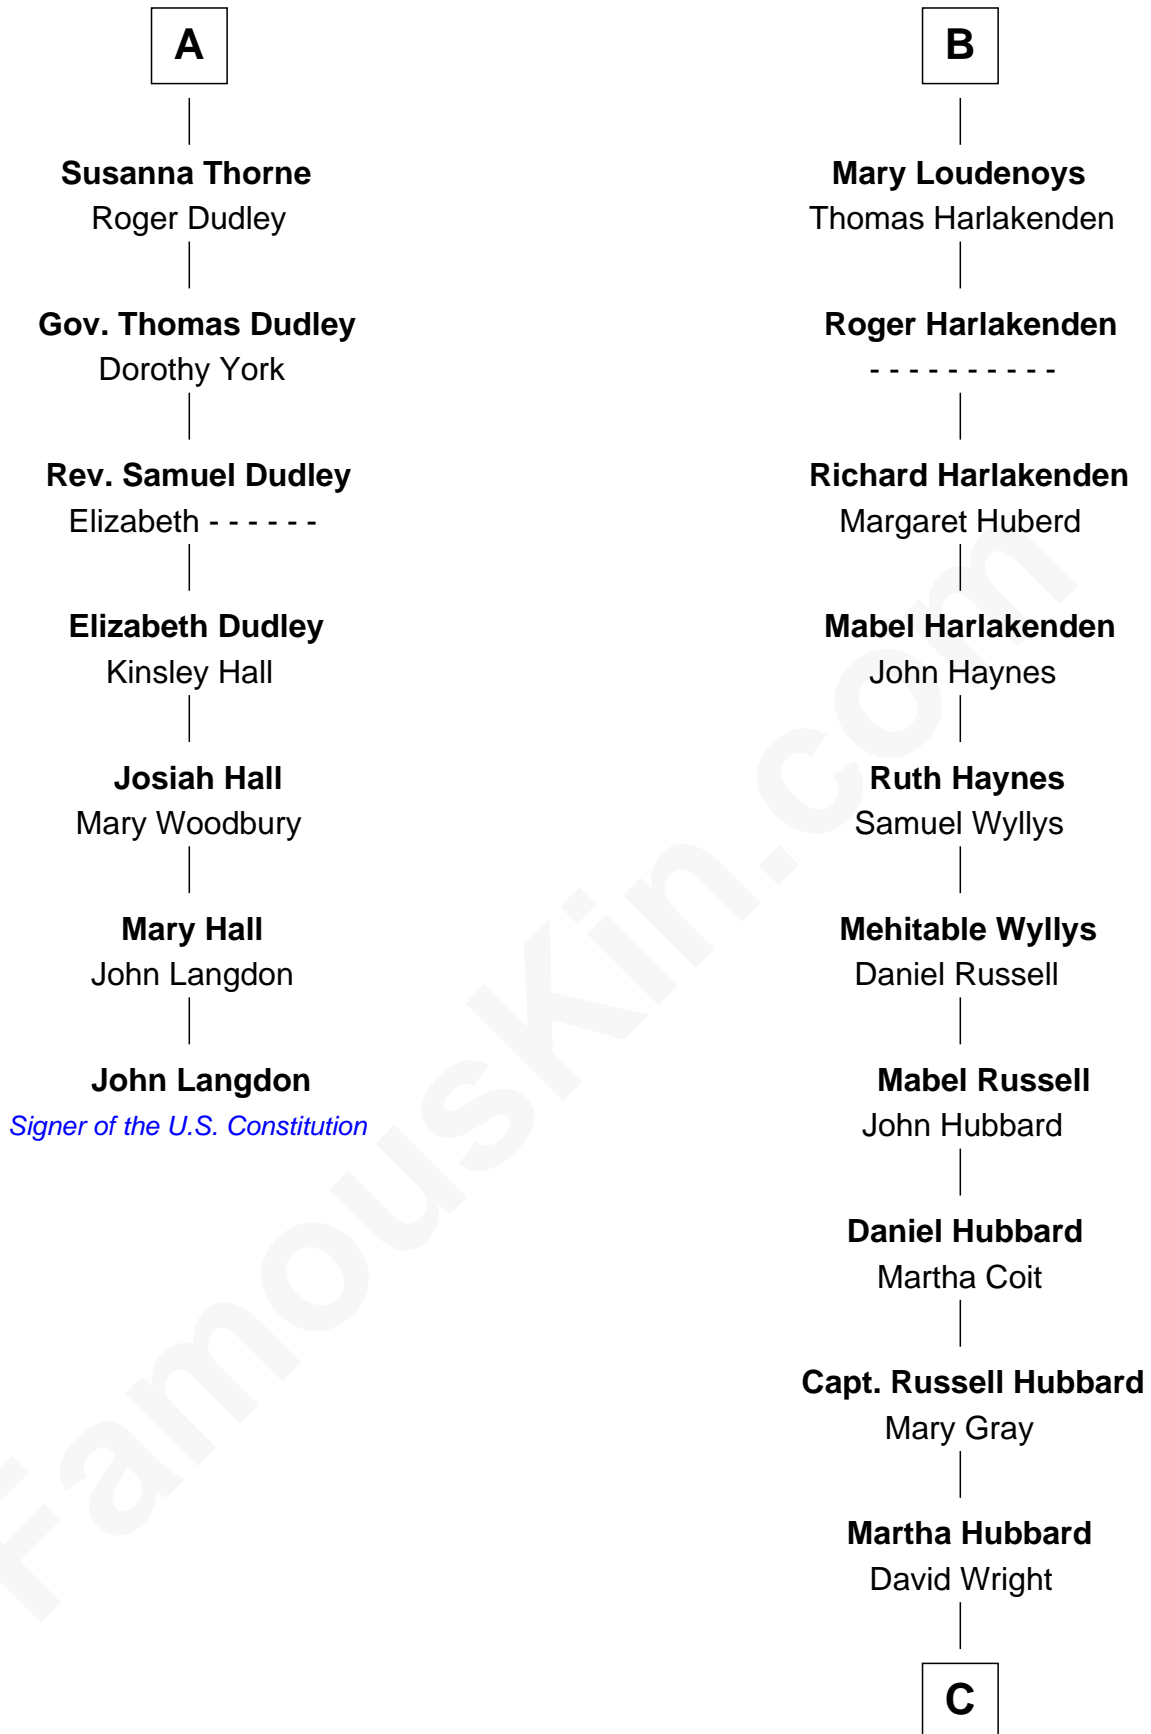

FamousKin.com Relationship Chart of

John Langdon

Signer of the U.S. Constitution

13th cousin 6 times removed of

Frank Lloyd Wright

American Architect

Sir John Grey

Avice Marmion

C

Rev. David Wright

Abigail Goddard

William Carey Wright

Anna Lloyd Jones

Frank Lloyd Wright

American Architect

FamousKin.com