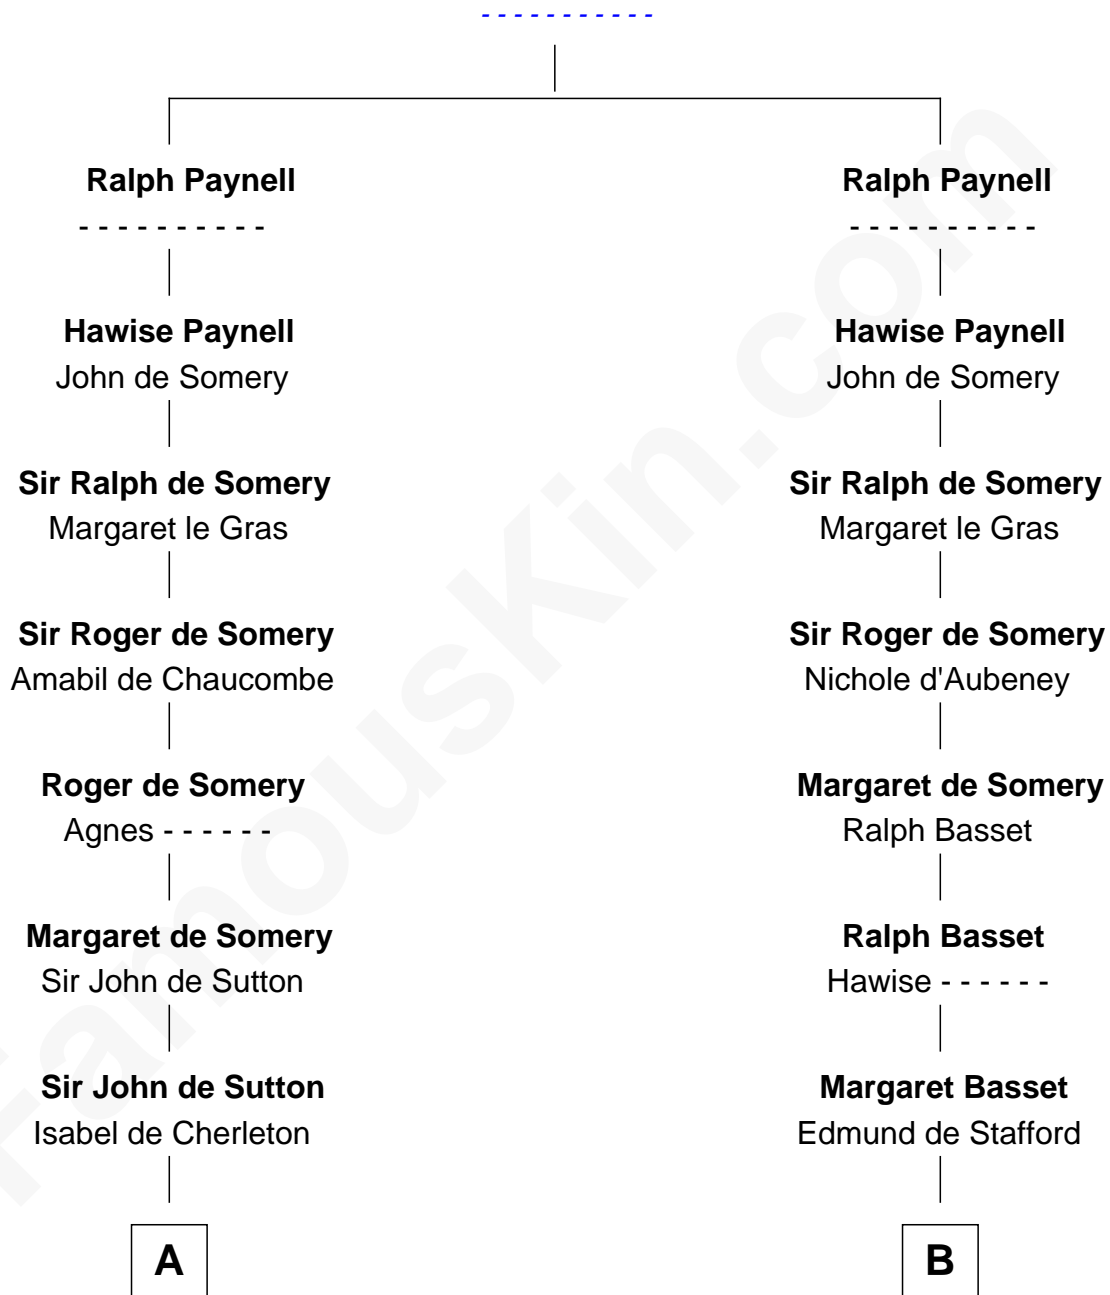

FamousKin.com Relationship Chart of

John Langdon

Signer of the U.S. Constitution

21st cousin of

William Ellery

Signer of the Declaration of Independence

Fulk Paynel

C