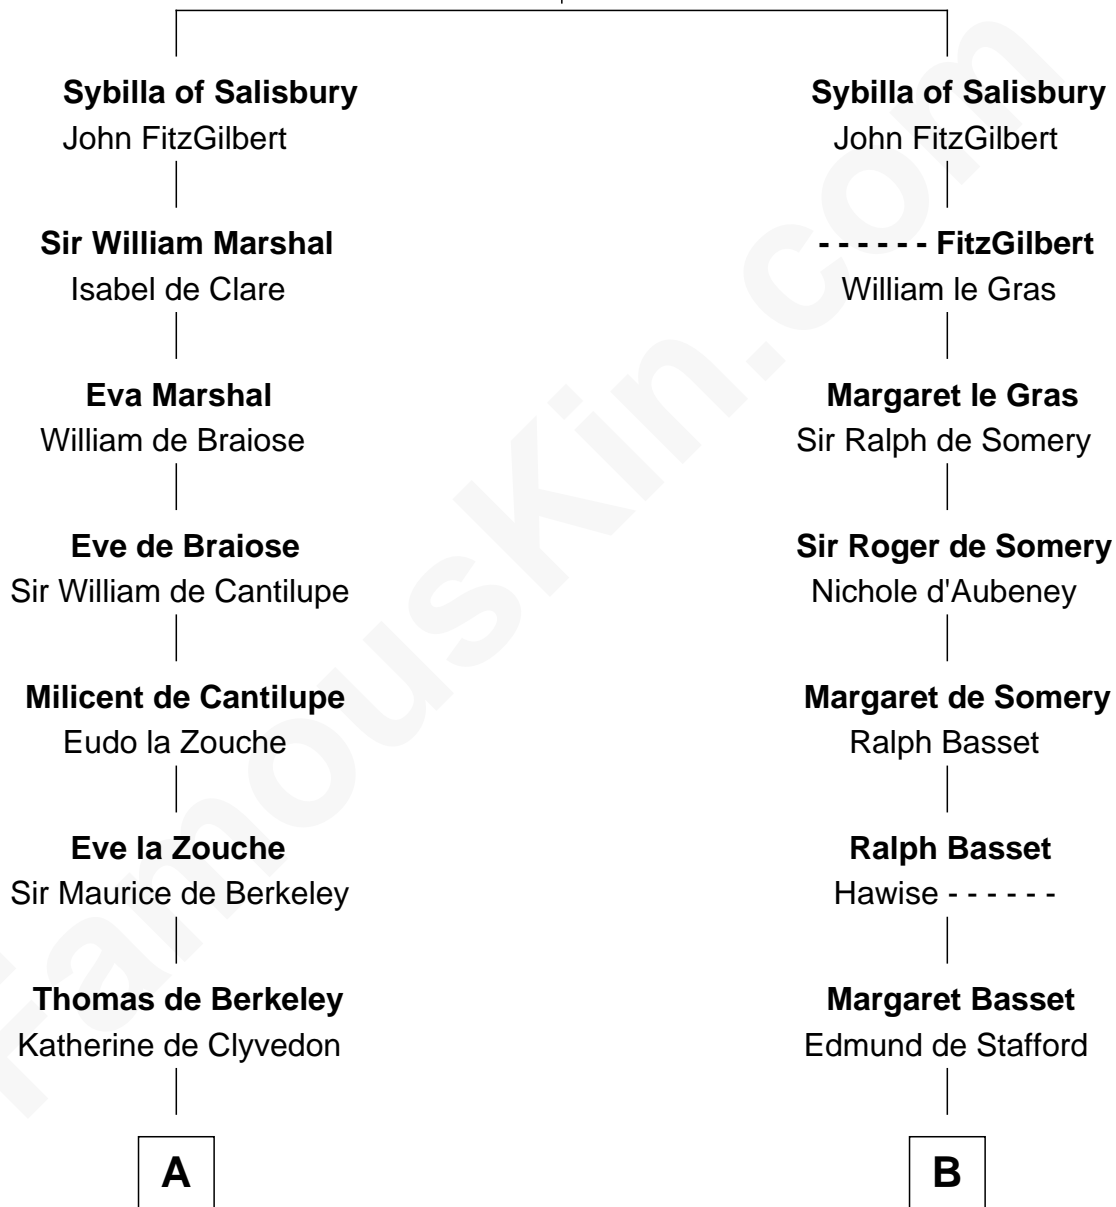

FamousKin.com

Relationship Chart of

John Langdon

Signer of the U.S. Constitution

19th cousin 2 times removed of

William Ellery

Signer of the Declaration of Independence

Walter of Salisbury

C

Josiah Hall
Mary Woodbury

Mary Hall
John Langdon

John Langdon
Signer of the U.S. Constitution

D

Audrey Barlow
William Almy

Christopher Almy
Elizabeth Cornell

Col. Job Almy
Ann Lawton