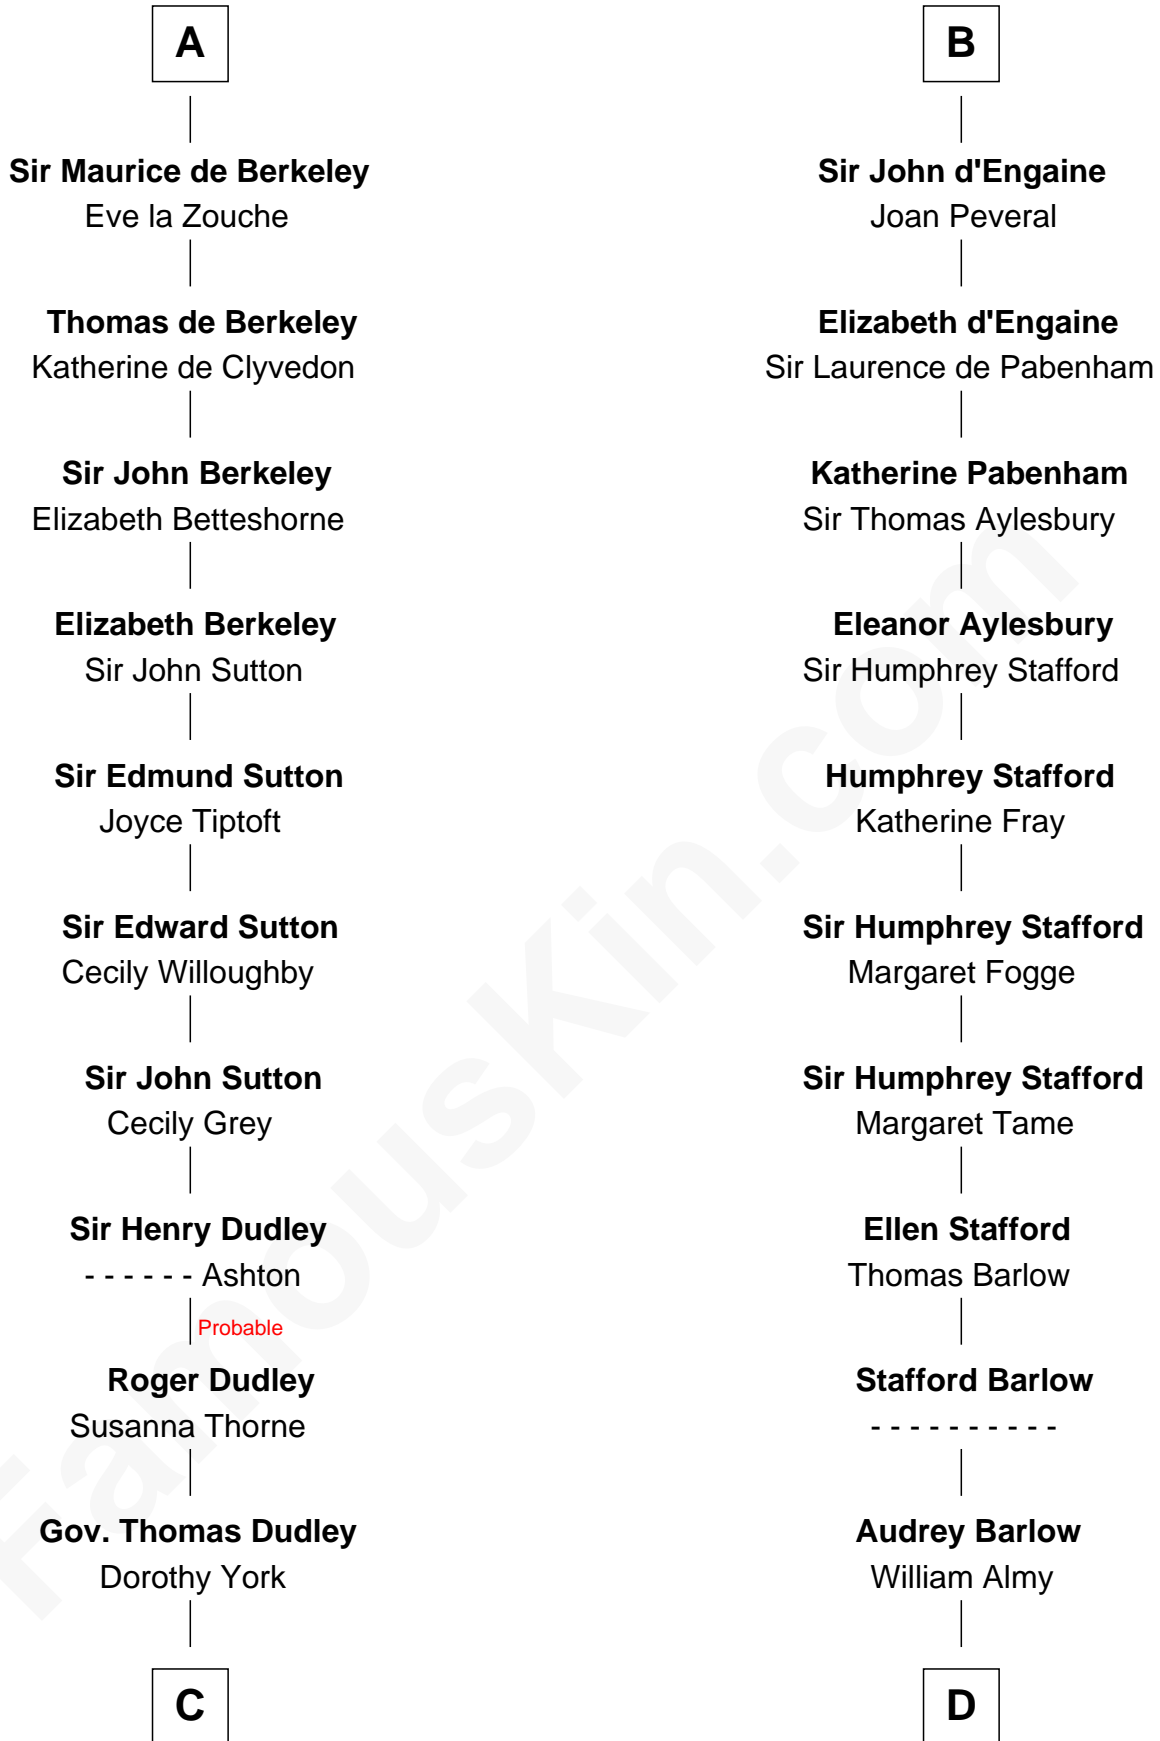

FamousKin.com

Relationship Chart of

John Langdon

Signer of the U.S. Constitution

20th cousin 1 time removed of

William Ellery

Signer of the Declaration of Independence

Hugh I of Vermandois

Hawise de Lancaster

Peter II de Brus

Agnes de Brus

Walter de Fauconberge

Anice de Fauconberge

Sir Nicholas Engaine

B

C