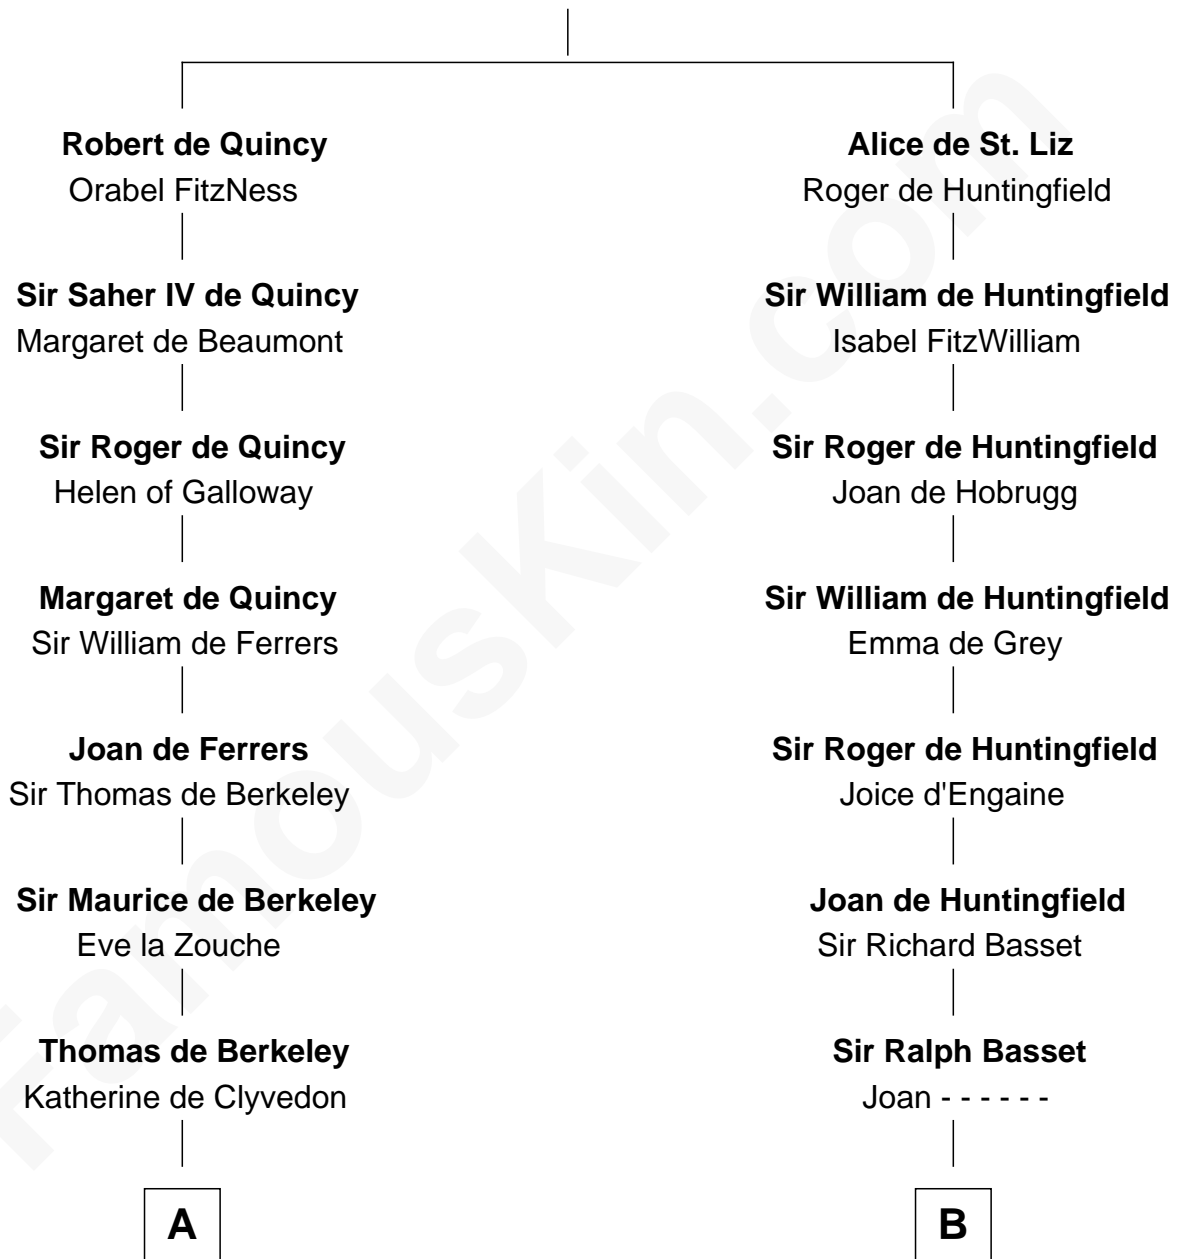

## Relationship Chart of

### John Langdon

*Signer of the U.S. Constitution*

19th cousin 1 time removed of

### William Ellery

*Signer of the Declaration of Independence*

**Saher I de Quincy**

Maud de St. Liz

**C**

**Josiah Hall**  
Mary Woodbury

**Mary Hall**  
John Langdon

**John Langdon**  
*Signer of the U.S. Constitution*