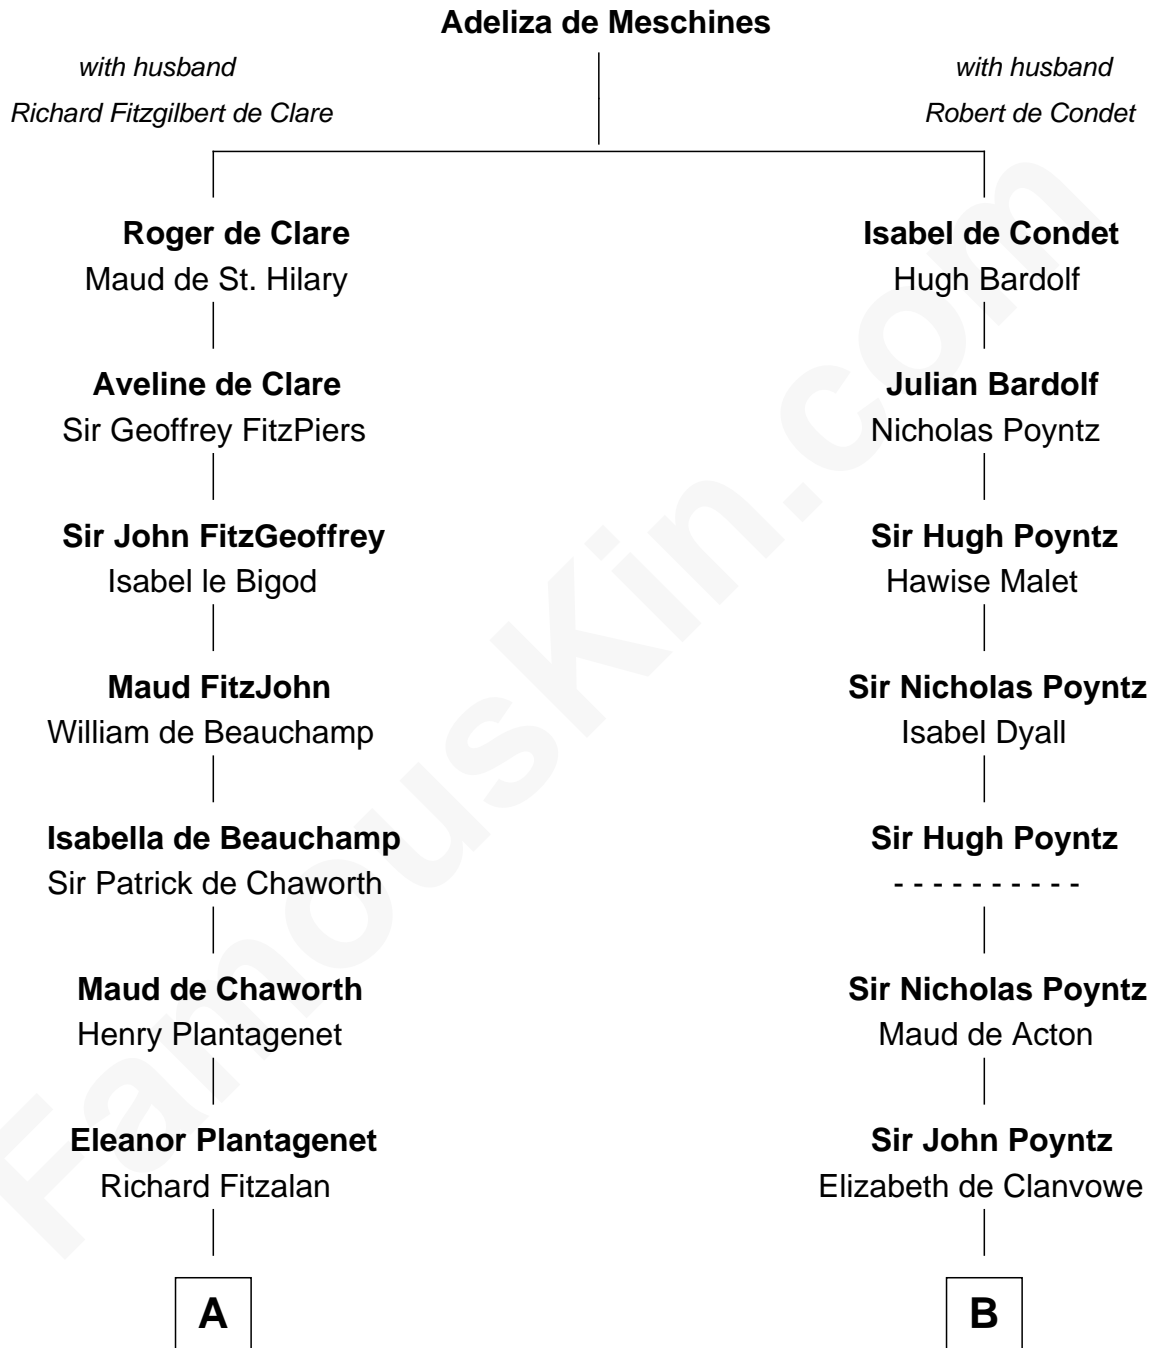

FamousKin.com

Relationship Chart of

John Langdon

Signer of the U.S. Constitution

19th cousin 1 time removed of

William Ellery

Signer of the Declaration of Independence

C

Elizabeth Dudley

Kinsley Hall

Josiah Hall

Mary Woodbury

Mary Hall

John Langdon

John Langdon

Signer of the U.S. Constitution