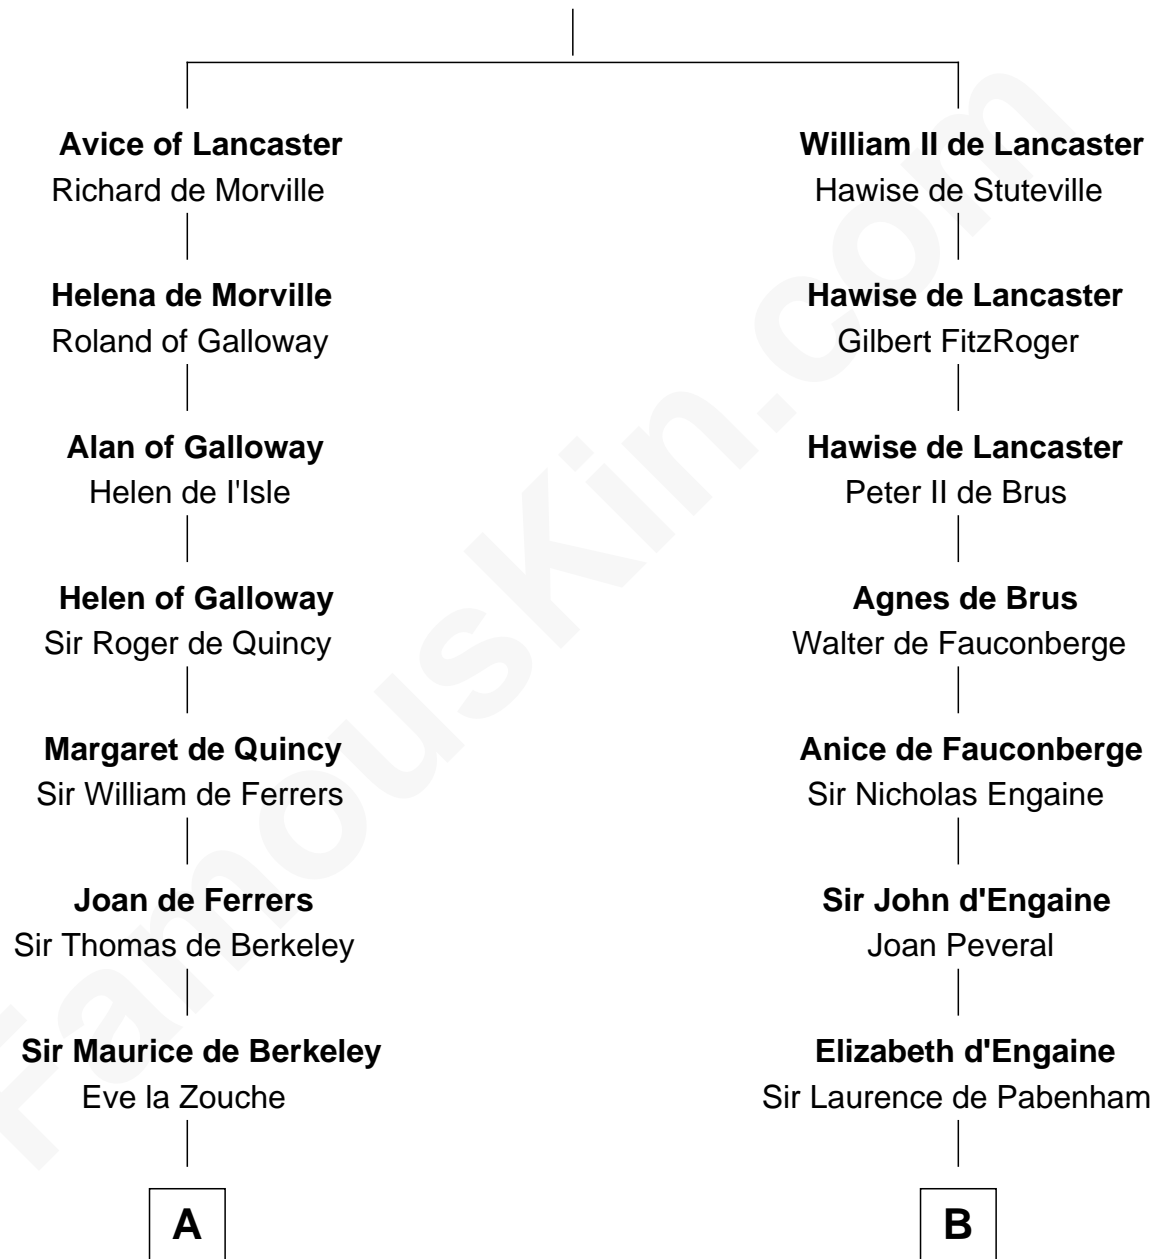

FamousKin.com

Relationship Chart of

John Langdon

Signer of the U.S. Constitution

18th cousin 2 times removed of

William Ellery

Signer of the Declaration of Independence

William I de Lancaster
Gundred de Warenne

C

Elizabeth Dudley

Kinsley Hall

Josiah Hall

Mary Woodbury

Mary Hall

John Langdon

John Langdon