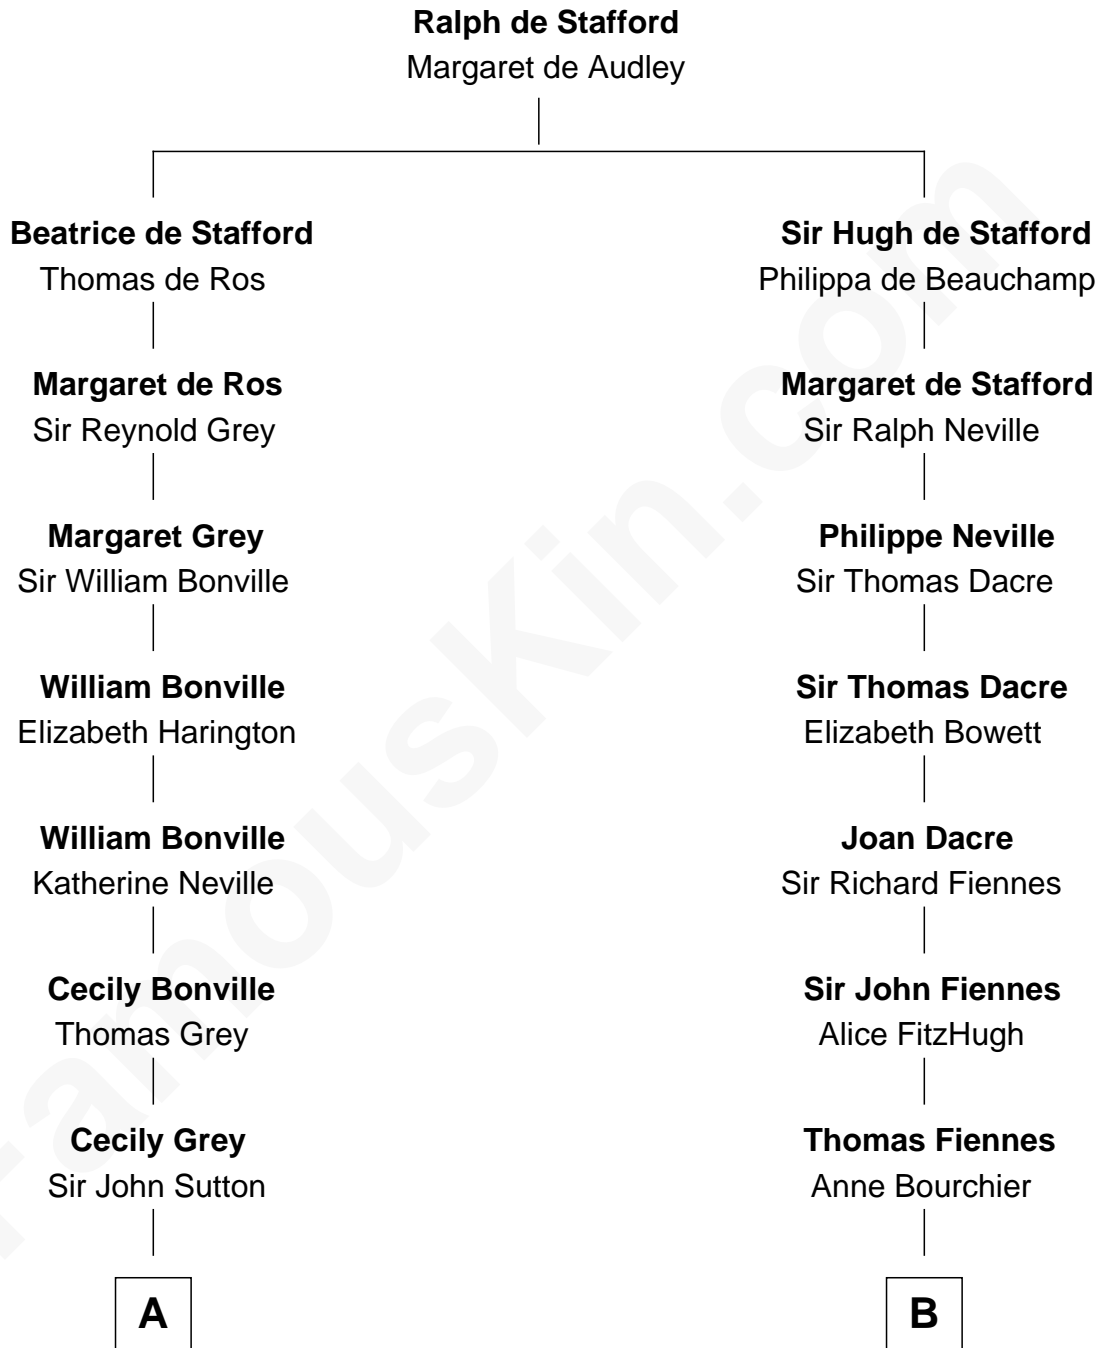

FamousKin.com

Relationship Chart of

John Langdon

Signer of the U.S. Constitution

14th cousin 7 times removed of

Ali Wentworth

TV Actress and Comedienne

C

Charles Wyllys Elliott

Mary Green White

Howard Elliott

Janet January

Janet January Elliott

Richard Bryant Hobart

Mable Bryant Hobart

Eric Bartlett Wentworth