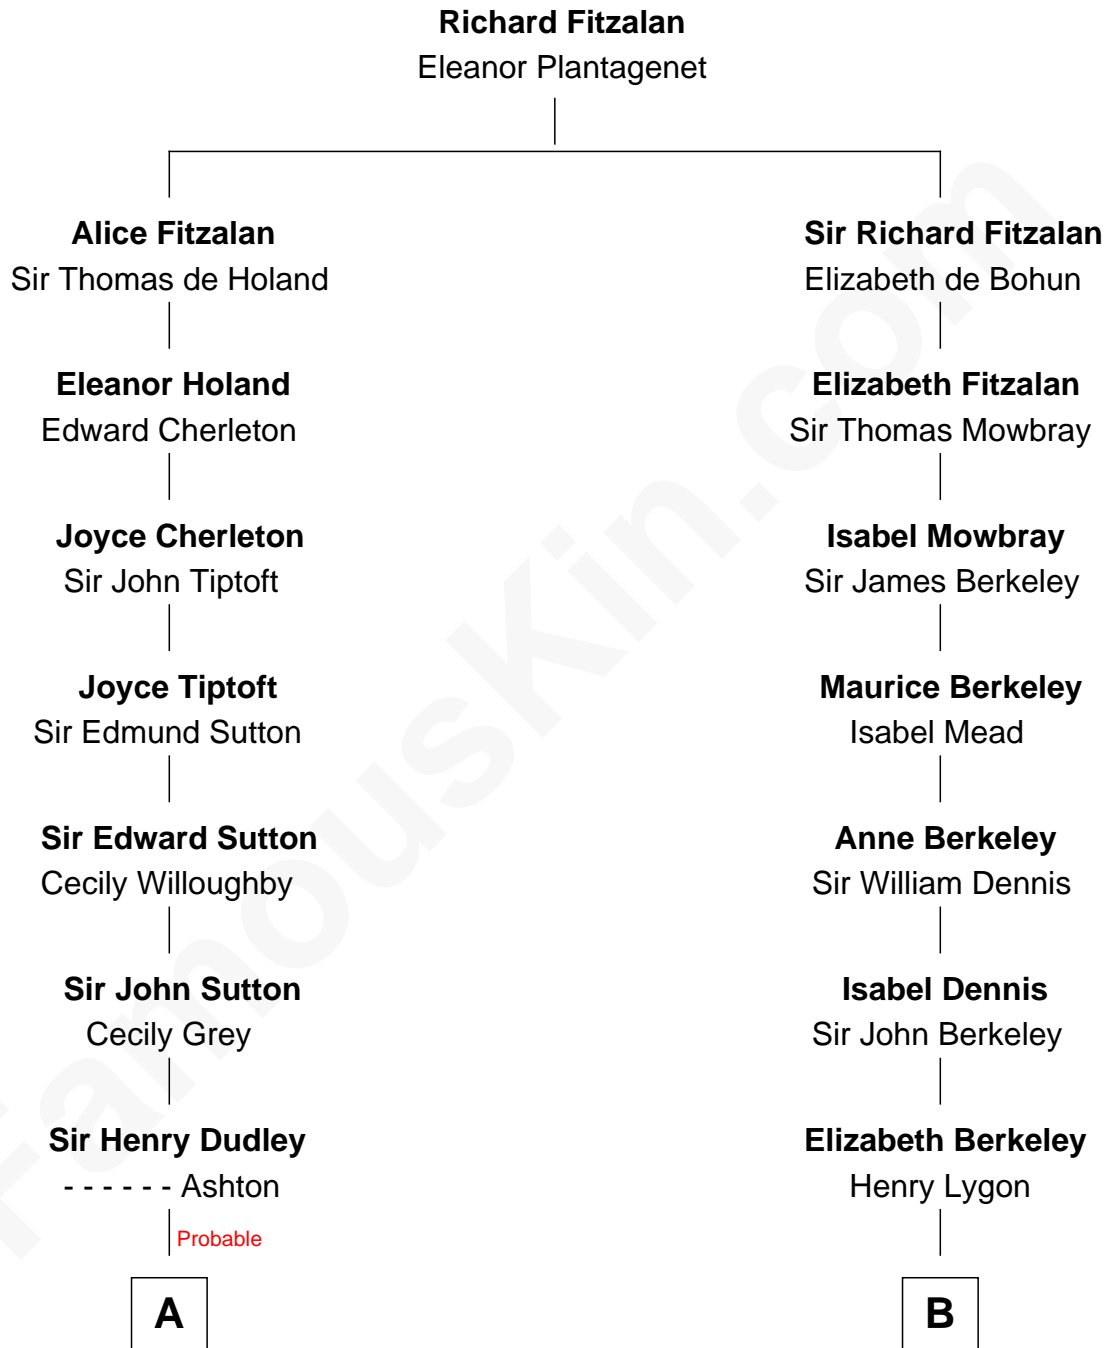

FamousKin.com Relationship Chart of

John Langdon

Signer of the U.S. Constitution

13th cousin 8 times removed of

Michael Lookinland

TV Actor

C

Rufus Lemuel Cole