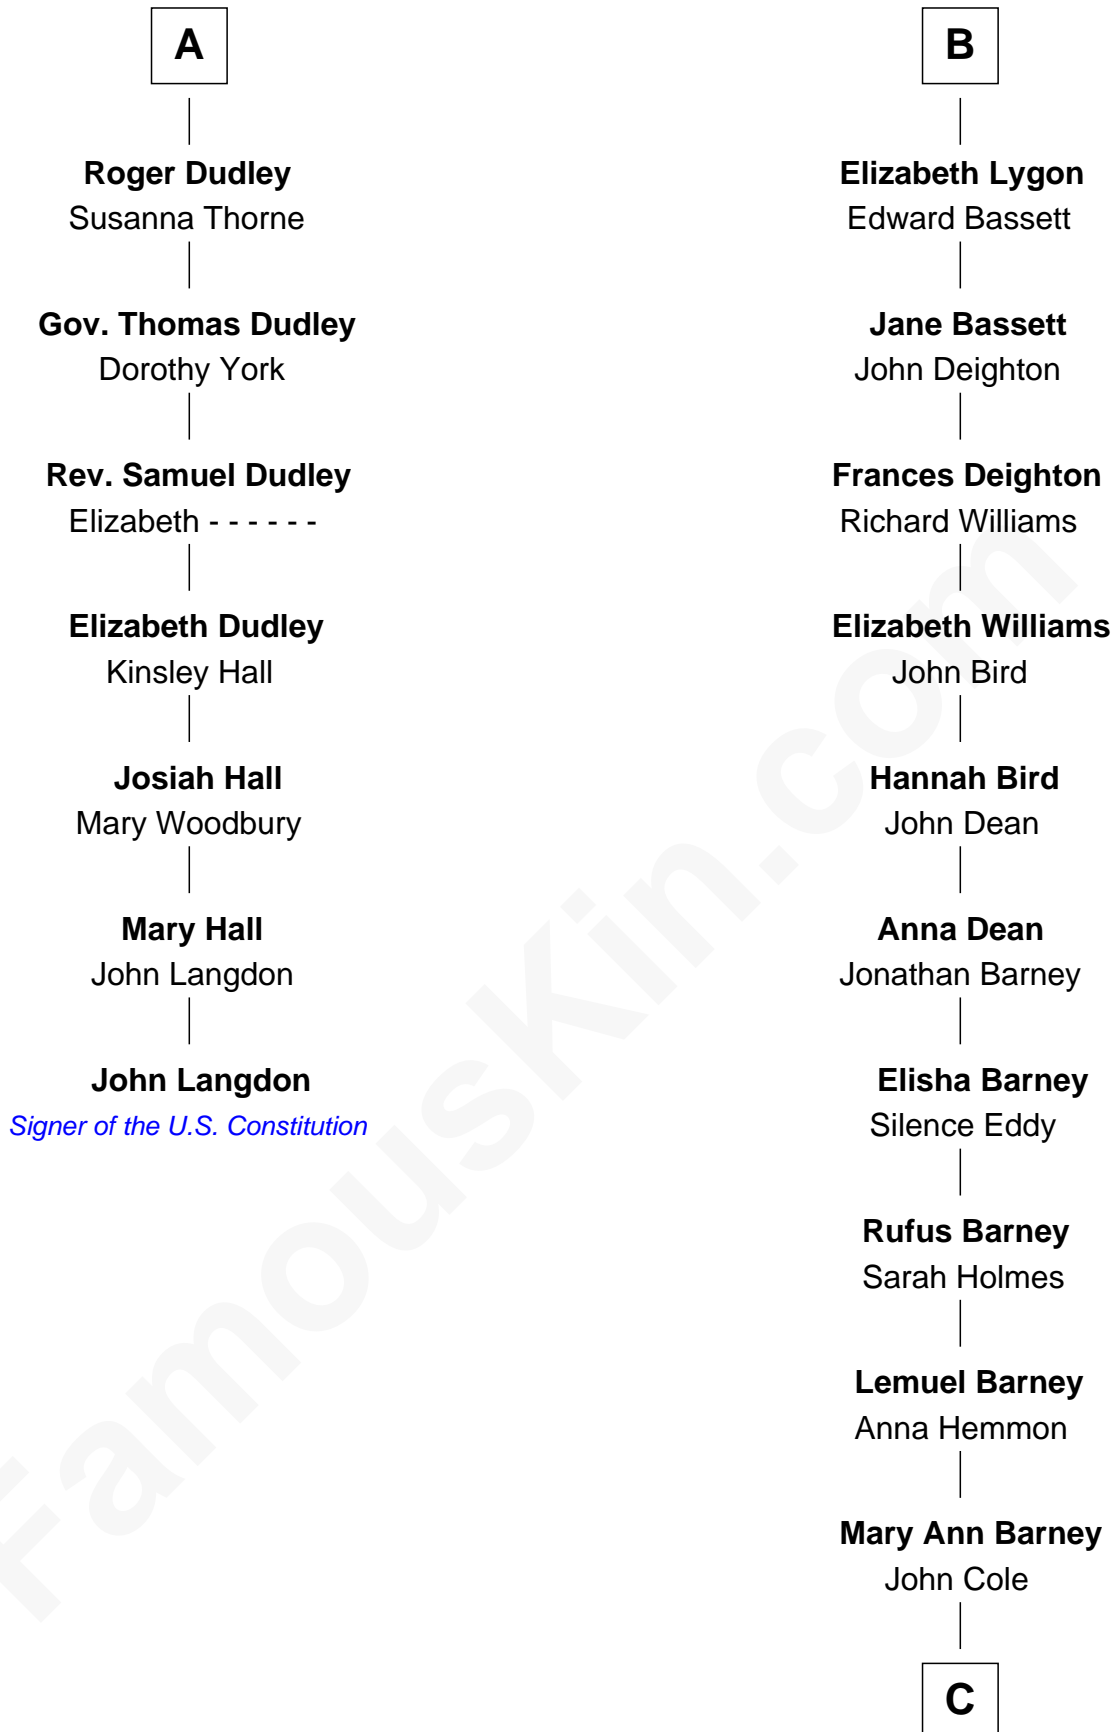

FamousKin.com Relationship Chart of

John Langdon

Signer of the U.S. Constitution

13th cousin 8 times removed of

Michael Lookinland

TV Actor

C

Rufus Lemuel Cole

Matilda M. Hall

Nellie M. Cole

John Andrew Lookinland

Orrin Paul Lookinland

Madeline Tait

Paul Russell Lookinland

Karen Ruth McKinney

Michael Lookinland