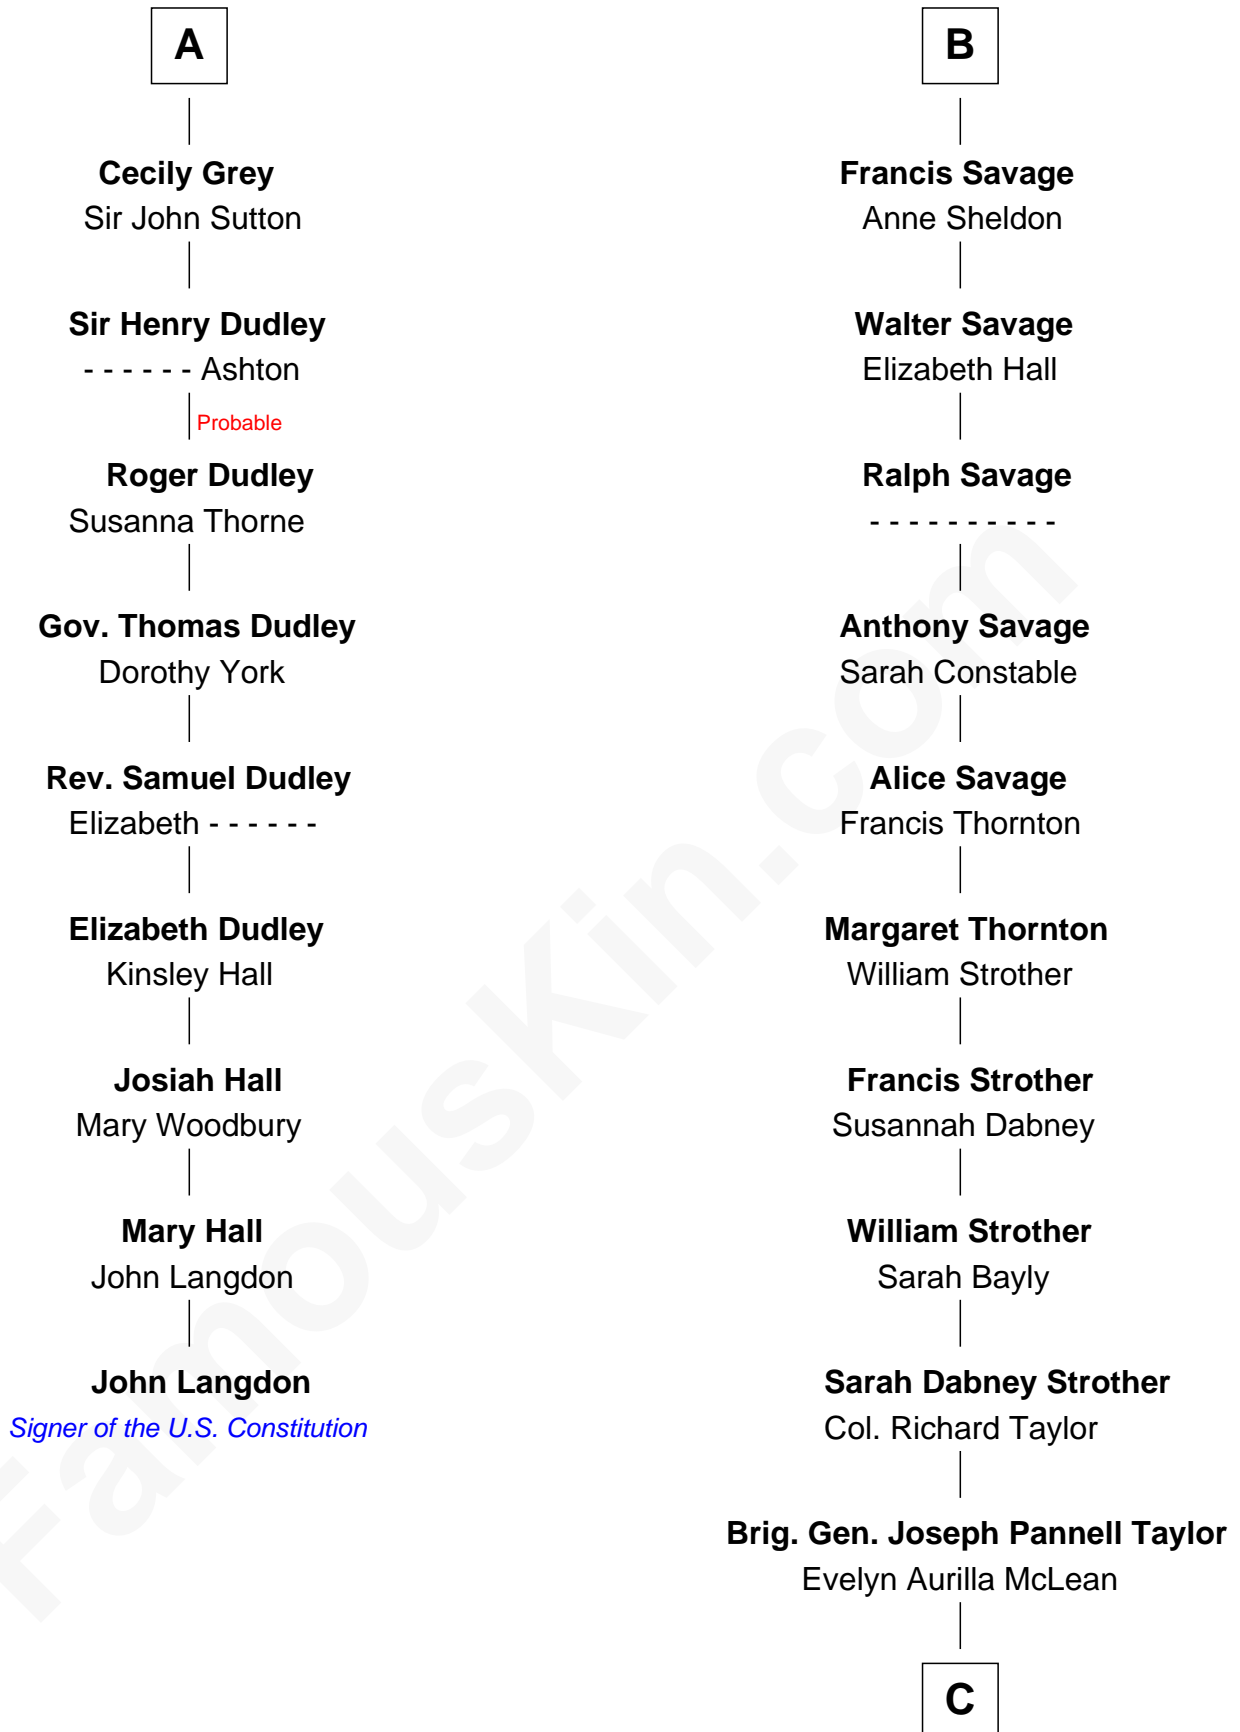

FamousKin.com Relationship Chart of

John Langdon

Signer of the U.S. Constitution

15th cousin 6 times removed of

Parker Stevenson

TV and Movie Actor

Bartholomew de Badlesmere

Margaret de Clare

Sir John Savage

Sir Christopher Savage

Anne Stanley

Sir Christopher Savage

Anne Lygon

B

C

Col. Joseph Hancock Taylor

Mary Montgomery Meigs

Evelyn Taylor

Eli Kirk Price

Philip Price

Sarah Meade Harrison

Sarah Meade Price

Richard Stevenson Parker

Parker Stevenson