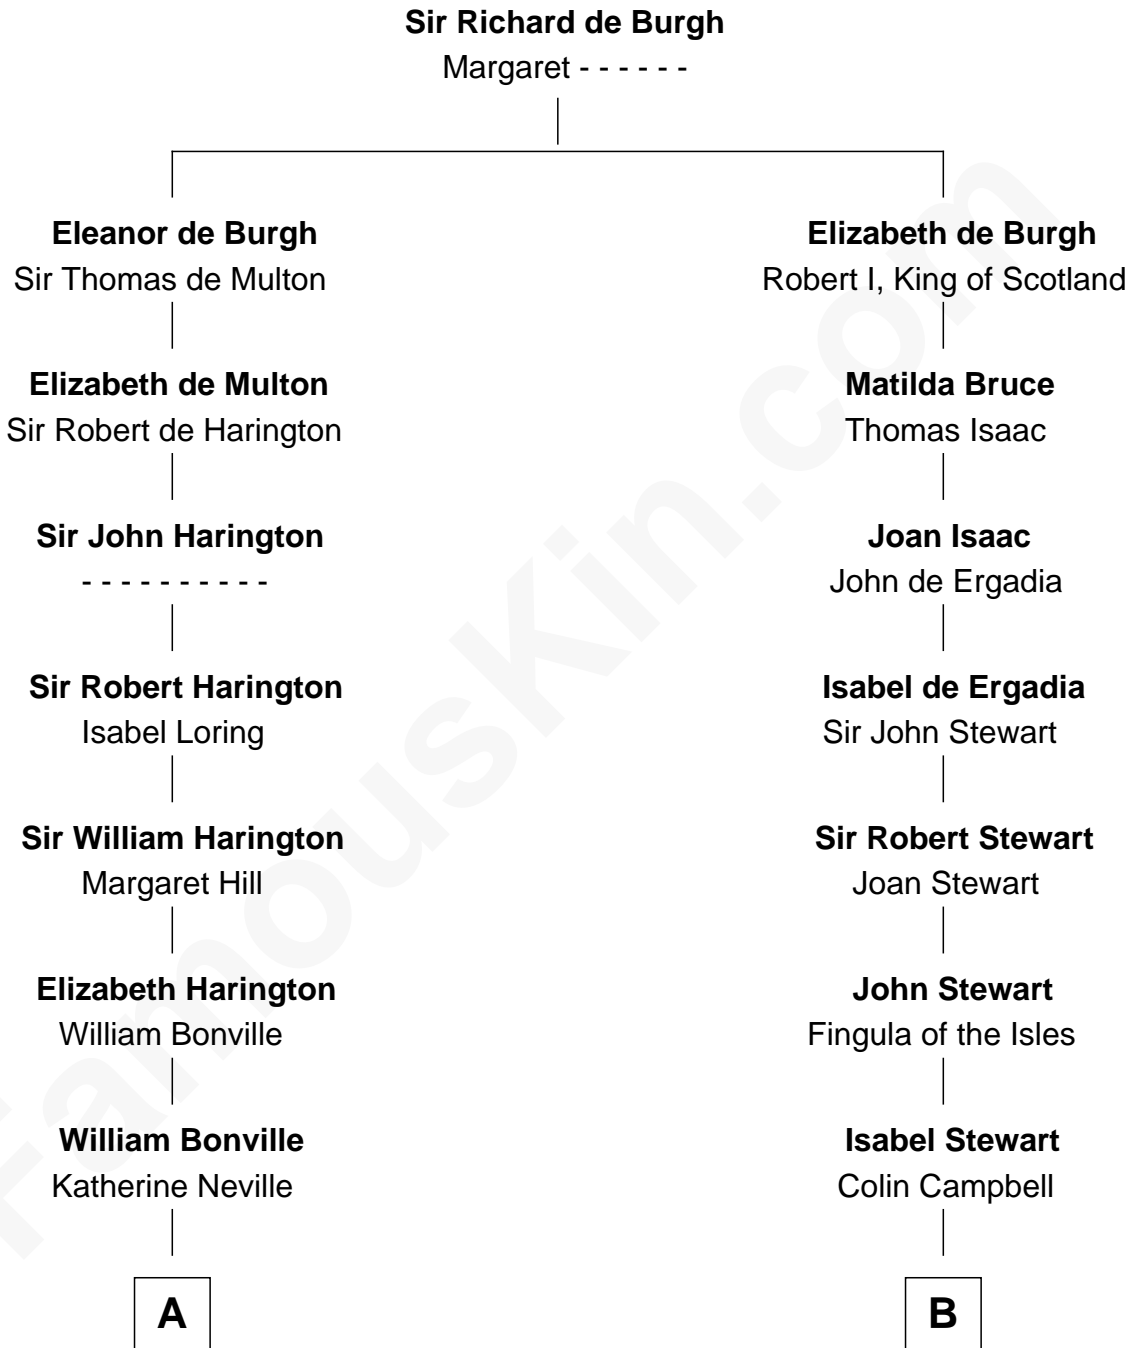

FamousKin.com Relationship Chart of

John Langdon

Signer of the U.S. Constitution

16th cousin 4 times removed of

Johnny Mercer

Songwriter and Co-Founder of Capitol Records

C

Gen. Hugh Weedon Mercer

Mary Stiles Anderson

George Anderson Mercer

Nanny Maury Herndon

George Anderson Mercer

Lillian Elizabeth Ciucevich

Johnny Mercer

Co-Founder of Capitol Records

FamousKin.com