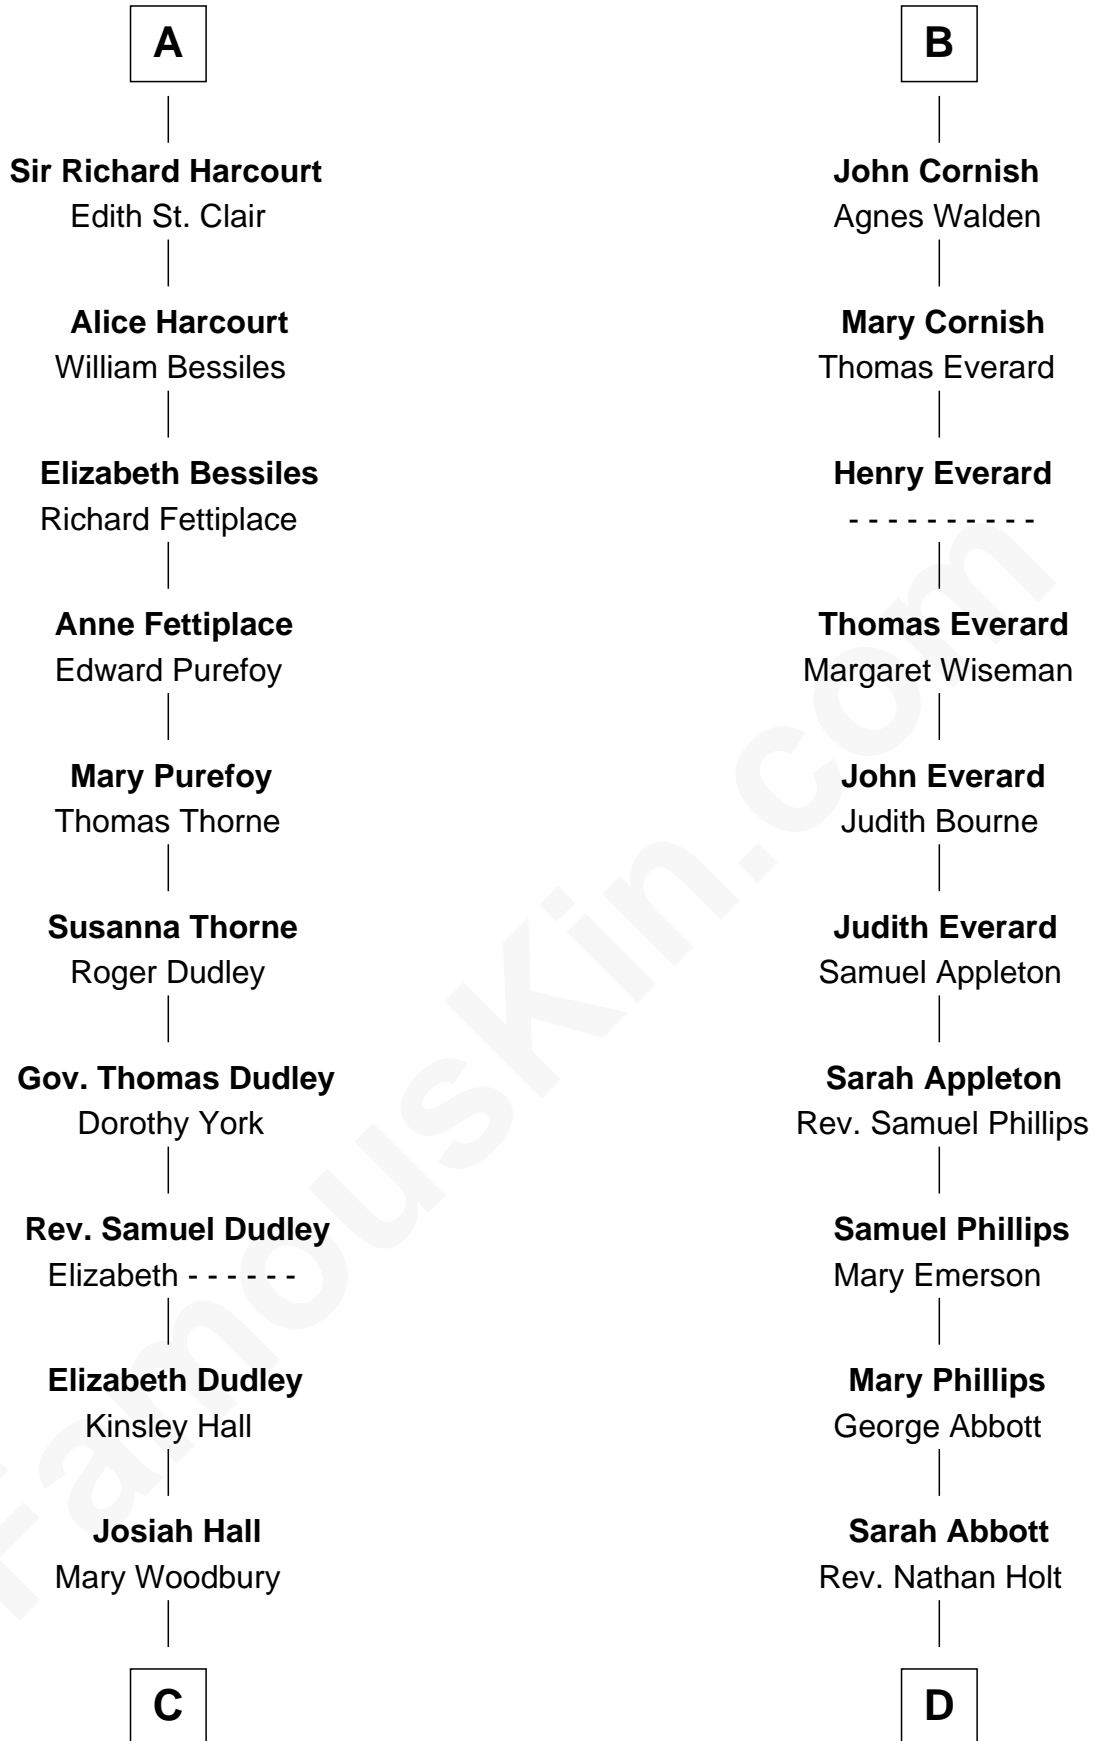

FamousKin.com

Relationship Chart of

John Langdon

Signer of the U.S. Constitution

18th cousin 3 times removed of

Robert Frost

Poet and Playwright

C

Mary Hall
John Langdon

John Langdon
Signer of the U.S. Constitution

D

Sarah Holt
William Frost

Samuel Abbott Frost
Mary Blunt

William Prescott Frost
Judith Colcord

William Prescott Frost
Isabella Moodie

Robert Frost
Poet and Playwright