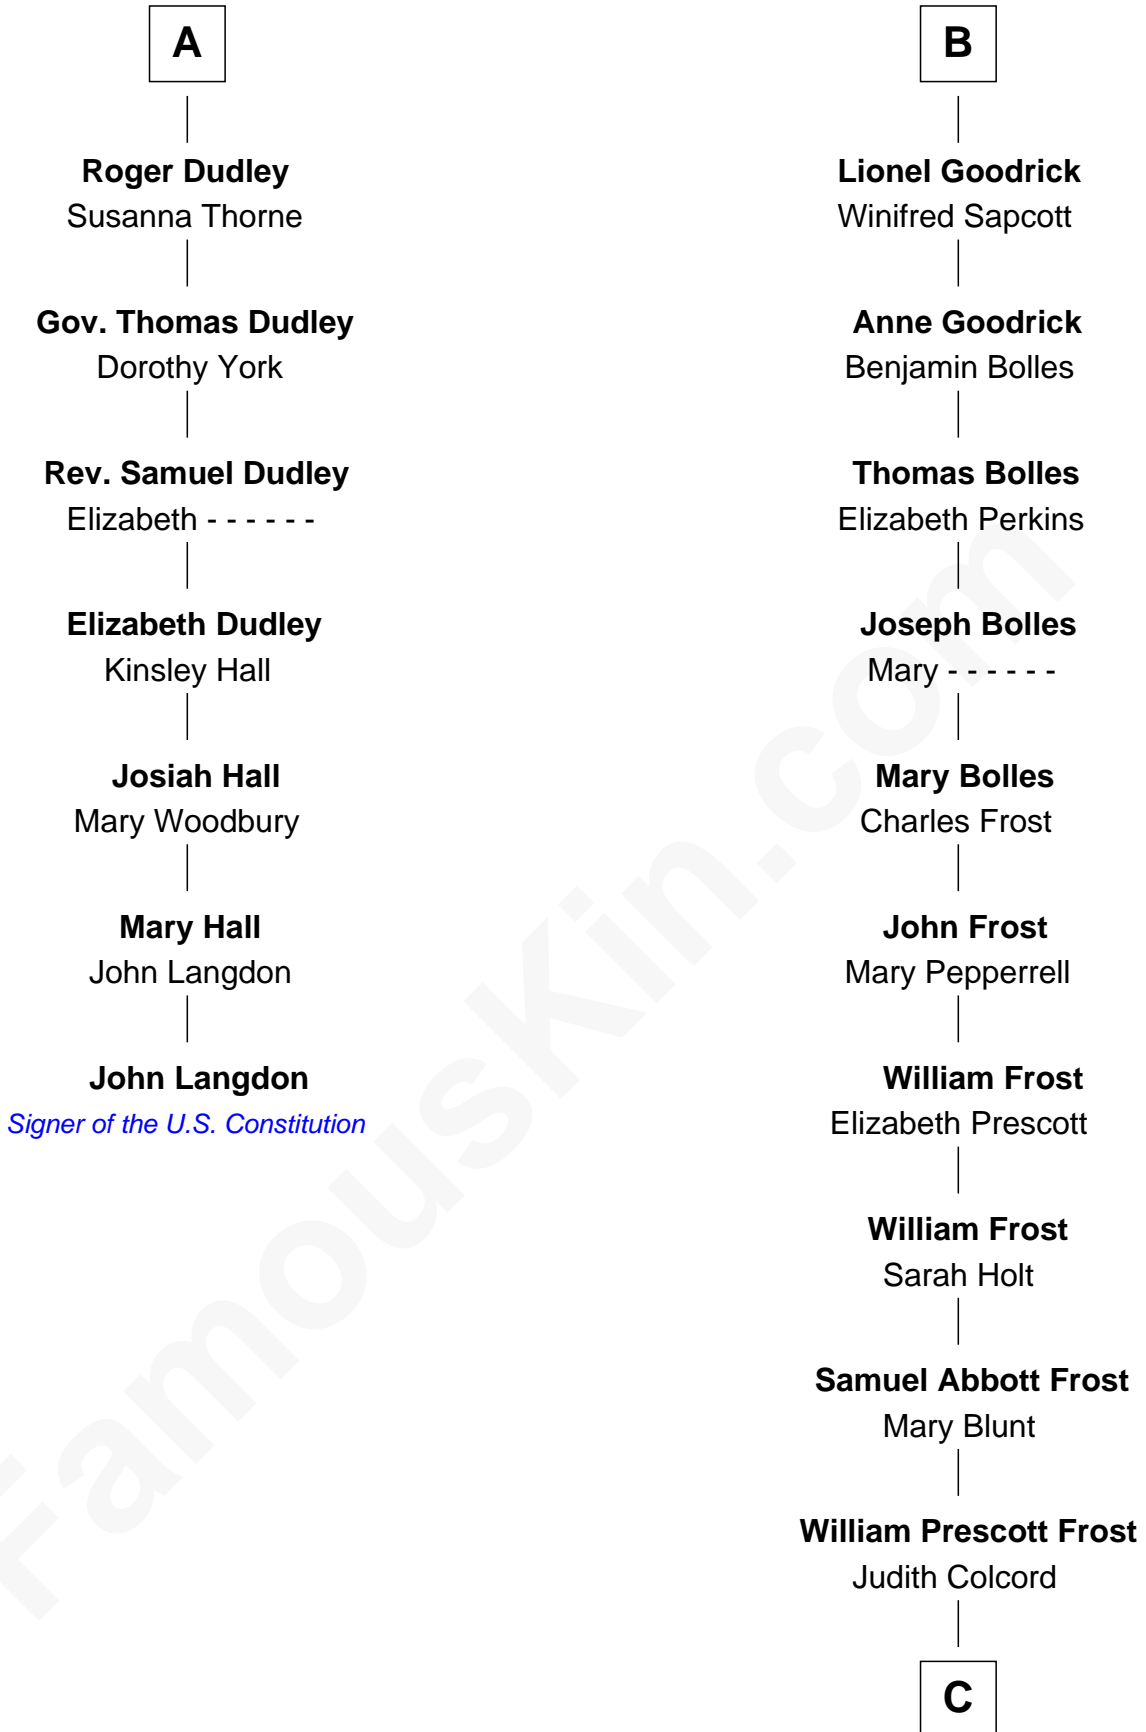

# FamousKin.com Relationship Chart of

**John Langdon**

*Signer of the U.S. Constitution*

13th cousin 5 times removed of

**Robert Frost**

*Poet and Playwright*

**Sir Henry de Percy**

Idoine de Clifford

**C**

|  
**William Prescott Frost**

Isabella Moodie

|  
**Robert Frost**

*Poet and Playwright*

FamousKin.com