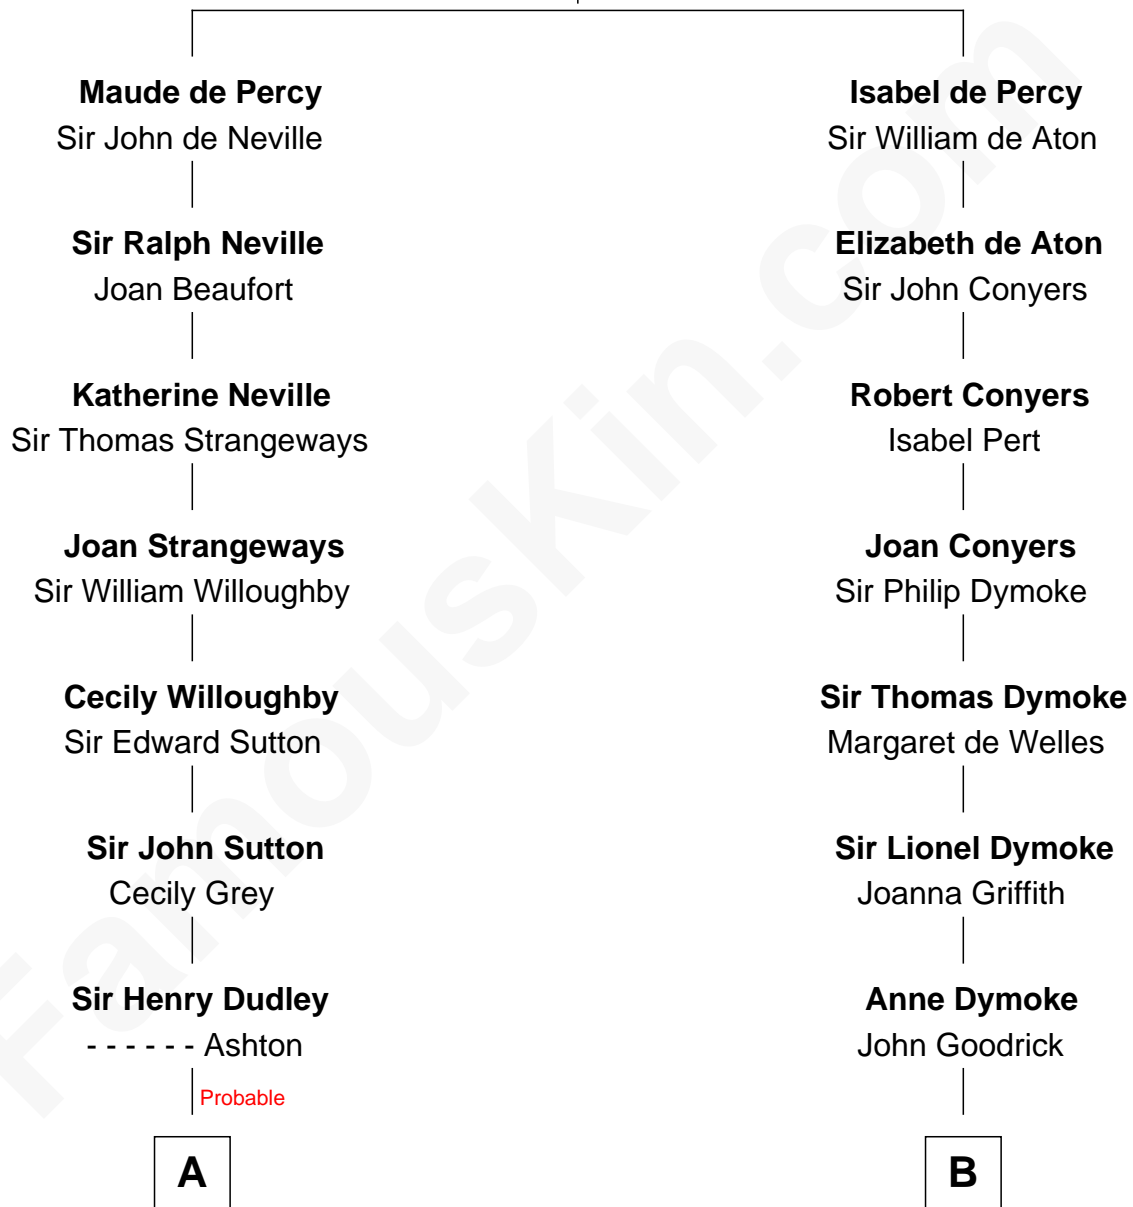

# FamousKin.com Relationship Chart of

**John Langdon**

*Signer of the U.S. Constitution*

13th cousin 5 times removed of

**Robert Frost**

*Poet and Playwright*

**Sir Henry de Percy**

Idoine de Clifford

**C**

|  
**William Prescott Frost**

Isabella Moodie

|  
**Robert Frost**

*Poet and Playwright*

FamousKin.com