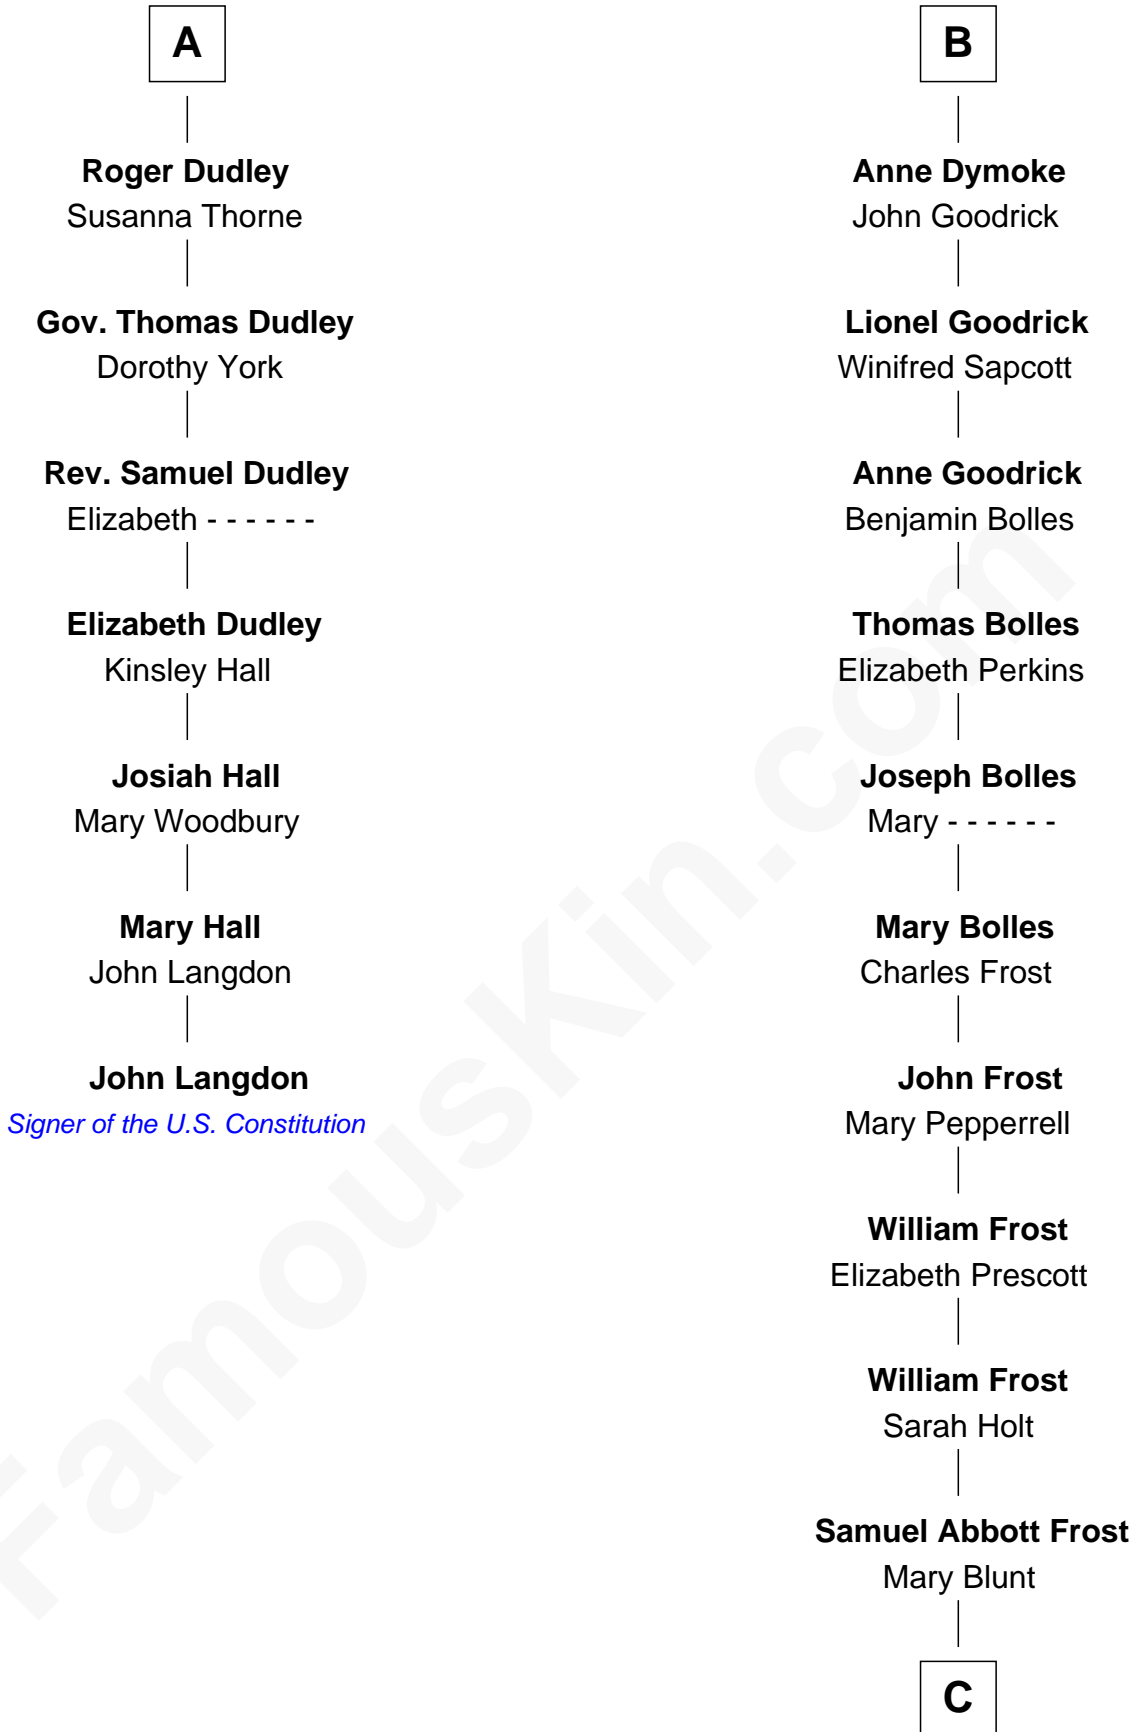

FamousKin.com Relationship Chart of

John Langdon

Signer of the U.S. Constitution

13th cousin 6 times removed of

Robert Frost

Poet and Playwright

Sir Maurice de Berkeley

Eve la Zouche

Thomas de Berkeley
Katherine de Clyvedon

Sir John Berkeley
Elizabeth Betteshorne

Elizabeth Berkeley
Sir John Sutton

Sir Edmund Sutton
Joyce Tiptoft

Sir Edward Sutton
Cecily Willoughby

Sir John Sutton
Cecily Grey

Sir Henry Dudley
----- Ashton

Probable

A

Isabel de Berkeley
Sir Robert de Clifford

Sir Roger de Clifford
Maud de Beauchamp

Katherine de Clifford
Sir Ralph de Greystoke

Maud de Greystoke
Eudo de Welles

Sir Lionel de Welles
Joan de Waterton

Margaret de Welles
Sir Thomas Dymoke

Sir Lionel Dymoke
Joanna Griffith

B

C

William Prescott Frost

Judith Colcord

William Prescott Frost

Isabella Moodie