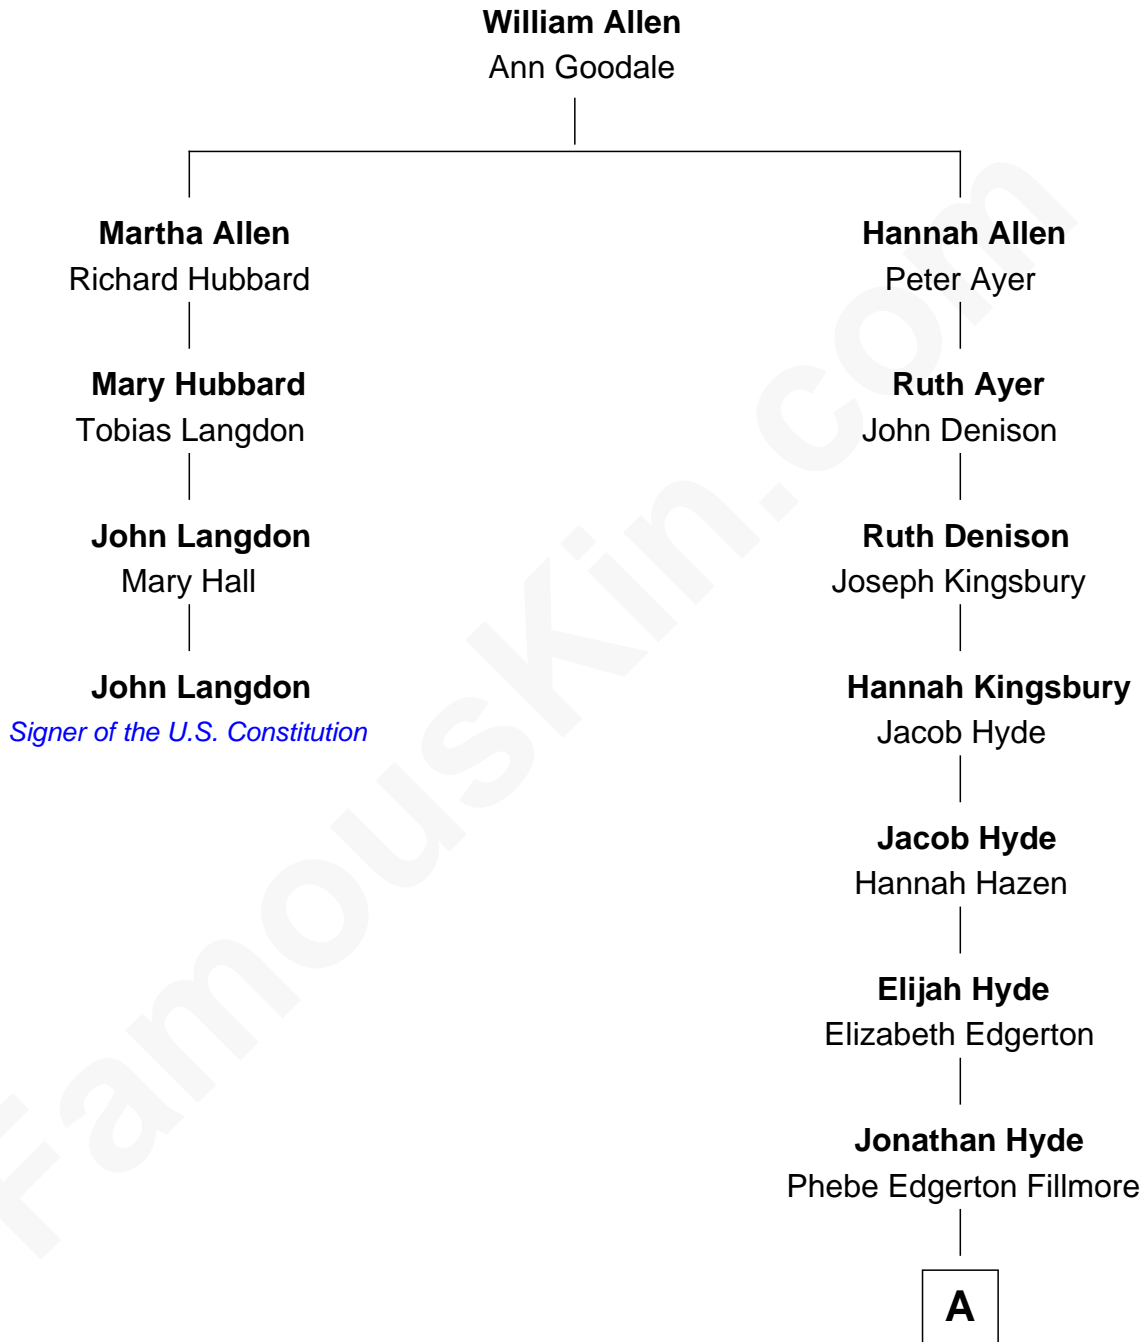

FamousKin.com Relationship Chart of

John Langdon

Signer of the U.S. Constitution

3rd cousin 8 times removed of

Glenn Close

Movie, Television, and Stage Actress

A

Albert Gallatin Hyde

Maria Louise Shaw

Seymour Jairus Hyde

Elizabeth Sill Worrall

Elizabeth Hyde

Charles Arthur Moore

Elizabeth Mary H. Moore

Dr. William Taliaferro Close

Glenn Close

Movie, Television, and Stage Actress