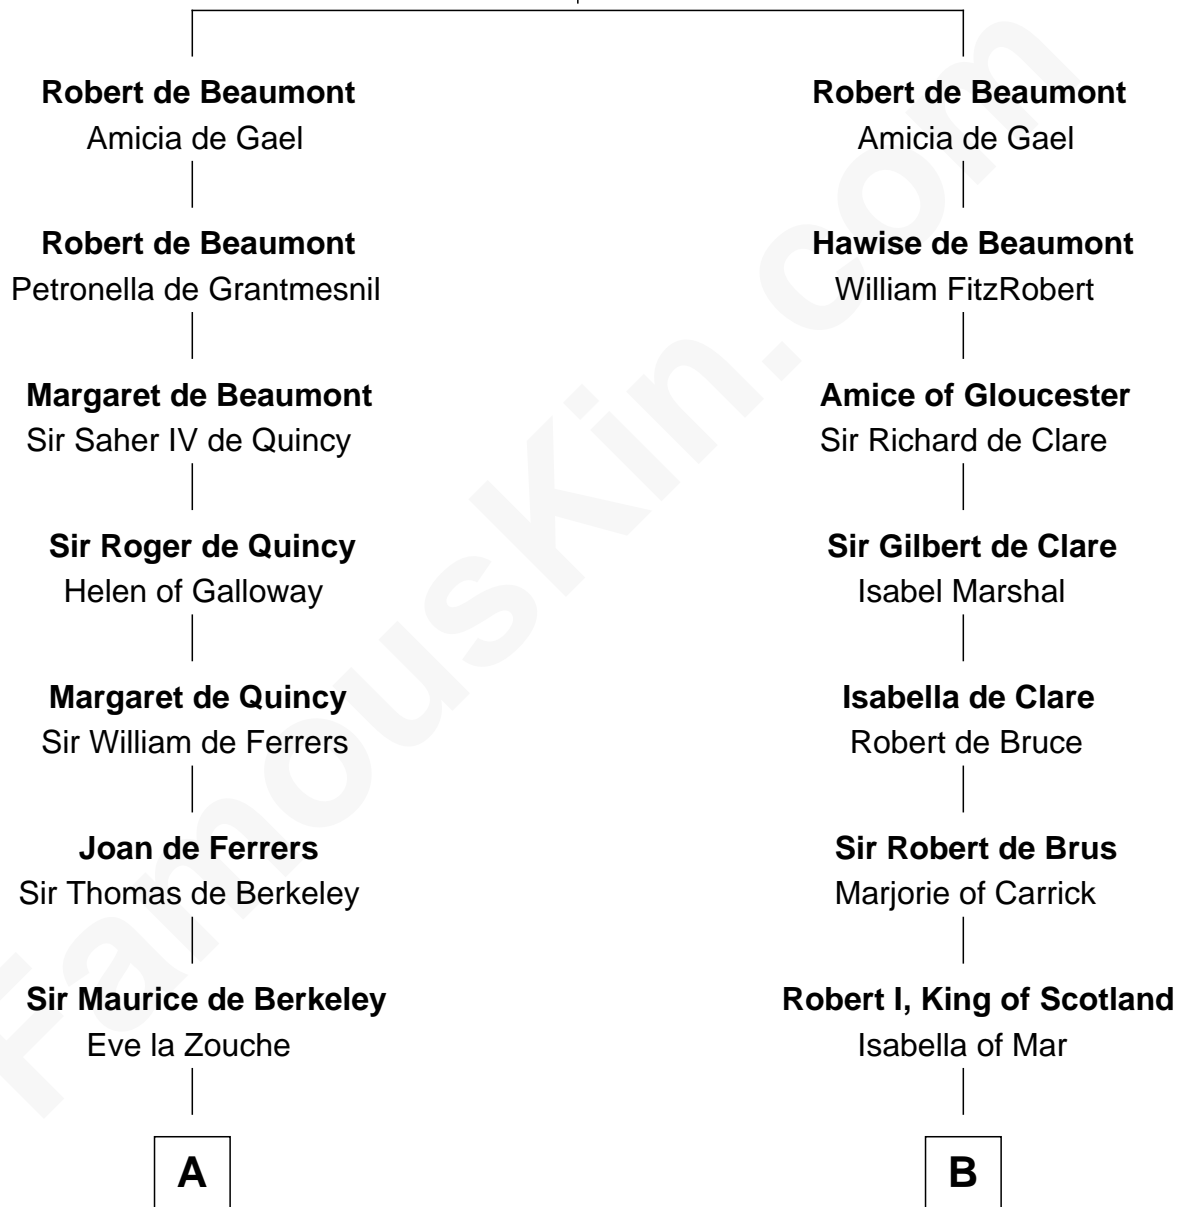

FamousKin.com Relationship Chart of

John Langdon

Signer of the U.S. Constitution

20th cousin of

Major John Pitcairn

British Commander at Battle of Lexington

Sir Robert de Beaumont

Isabel de Vermandois